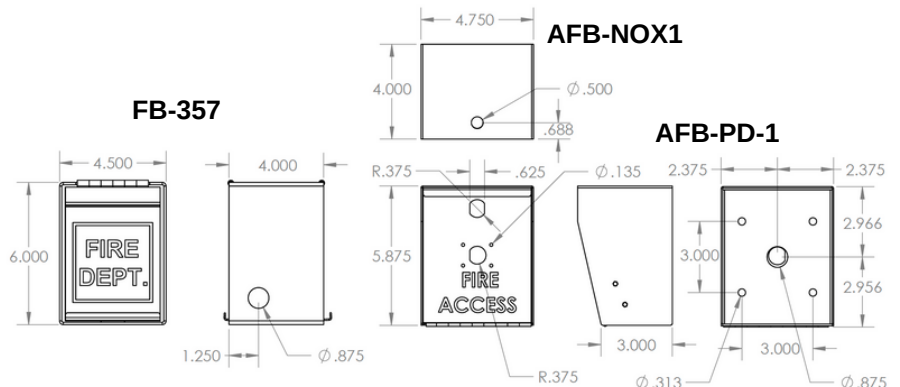

SDPG&E Fire Box

San Diego Power, Gas, and Electric restricted access boxes are made of steel and have powder-coated bodies and stainless-steel doors to protect from corrosion

Parts & Drawing

PART NUMBER DESCRIPTION

AFB-NOX1	Access key switch
AFB-PD-1	Pad Lock
SDPG&E	San Diego PG&E
FB-357	Chain Drop

SLIDERS | SWINGERS | OVERHEADS

The standard by which all other automatic gate operators are measured.

818-787-1988

allomatic.net