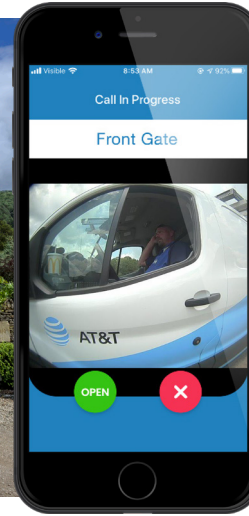

WATCHMAN[®]
Your Virtual Security Guard

W450
model

ADVANCED TELEPHONE ENTRY with LIVE STREAMING VIDEO

CELLGATE EXCLUSIVES

- Streaming video telephone entry
- **NEW!** Voice Mail Intelligence - VMI
System ignores call when reaches voice mail and continues call tree
- Verizon or AT&T LTE service *No VoIP fees required
- Ships with both AT&T & Verizon SIM cards
- Prop open notification if gate is left open more than 3 minutes
- Calls up to 6 app contacts and 3 voice only numbers

W450 FEATURES

- **NEW!** W450 Self-activation
- 1 native 26-bit Wiegand Expansion Port
- Backlit LCD display and keypad
- **NEW!** 5,000 local codes and 64,000 non-local codes
- Cameras take photos on access attempts and on demand
- All transactions and photos stored on TrueCloud portal

EXCLUSIVE External Camera Options*

- Up to 3 external cameras

Photos

- Taken on entry transactions and on demand
- Cloud-stored still photos

Video

- Pixel activated video stored on SD card
- Recording w/6-second pre-record