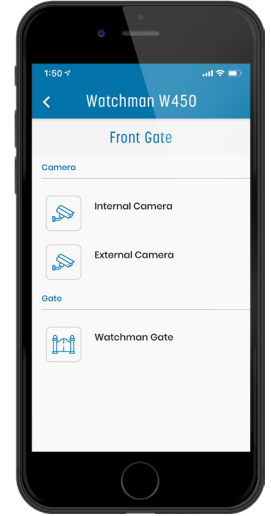

WATCHMAN[®]
Your Virtual Security Guard

W450
model

ADVANCED TELEPHONE ENTRY with LIVE STREAMING VIDEO

CELLGATE EXCLUSIVES

- Streaming video telephone entry
- **NEW!** Voice Mail Intelligence - VMI
System ignores call when reaches voice mail and continues call tree
- Verizon or AT&T LTE service *No VoIP fees required
- Ships with both AT&T & Verizon SIM cards
- Prop open notification if gate is left open more than 3 minutes
- Calls up to 6 app contacts and 3 voice only numbers

W450 FEATURES

- **NEW!** W450 Self-activation
- 1 native 26-bit Wiegand Expansion Port
- Backlit LCD display and keypad
- **NEW!** 5,000 local codes and 64,000 non-local codes
- Cameras take photos on access attempts and on demand
- All transactions and photos stored on TrueCloud portal

EXCLUSIVE External Camera Options*

- Up to 3 external cameras

Photos

- Taken on entry transactions and on demand
- Cloud-stored still photos

Video

- Pixel activated video stored on SD card
- Recording w/6-second pre-record