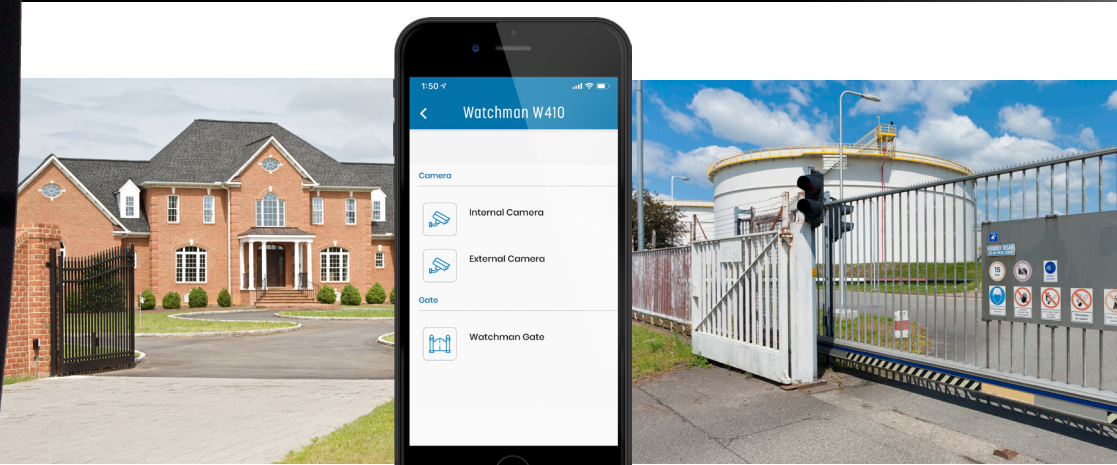

## Advanced Telephone Entry System

**Part Numbers:**  
AA1TP VZN  
AA1TP ATT

## W410 FEATURES

- Gate can easily be controlled from app
- New low cellular plans *(with or without photos)*
- Customer self-activation
- 1 native 26-bit Wiegand port
- NEW: 5,000 local codes and 64,000 non-local codes
- Cameras take photos on access attempts and on demand
- All transactions and photos stored on TrueCloud portal