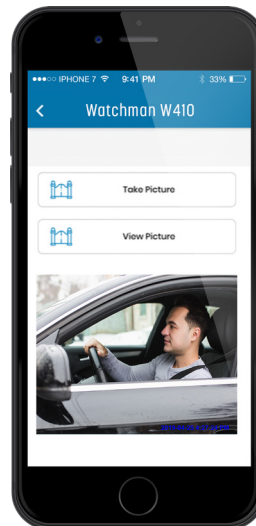

App Available at
App Store and Google Play