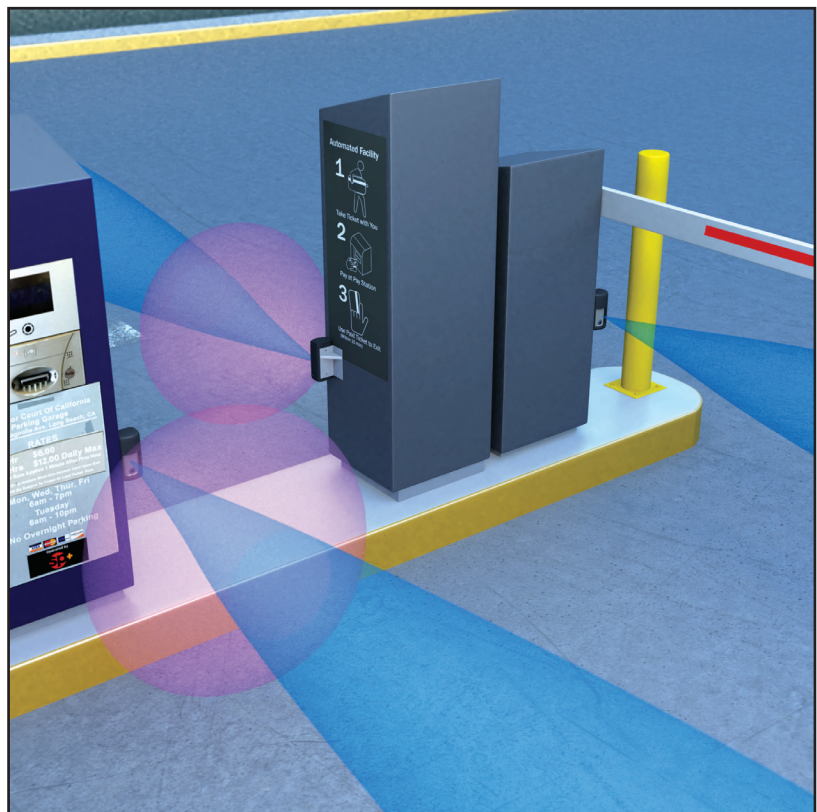

OVS-LB

L-Brackets for mounting the OVS-01GT Vehicle Virtual Loop

OVS-LBWH

OVS-LBBL

OVS-LBYW

Select a tougher than paint powder coated color: OVS-LBWH (white), OVS-LBBL (black), or OVS-LBYW (yellow).

Dimensions

The OVS-LB is a sturdy aluminum bracket specially designed for mounting the OVS-01GT and OVS-01CC Vehicle Presence Sensors in a variety of applications. The sensor may be mounted on either the left or right side, and there are 4 taped mounting holes with a concealed wire channel.