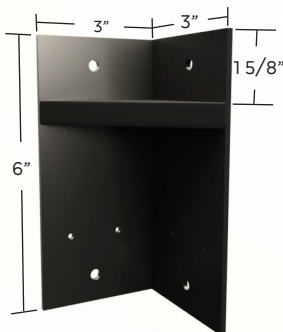

OVS-LB

L-Brackets for mounting the OVS-01GT Vehicle Virtual Loop

OVS-LBWH

OVS-LBBL

OVS-LBYW

Select a tougher than paint powder coated color: OVS-LBWH (white), OVS-LBBL (black), or OVS-LBYW (yellow).

Dimensions

The OVS-LB is a sturdy aluminum bracket specially designed for mounting the OVS-01GT and OVS-01CC Vehicle Presence Sensors in a variety of applications. The sensor may be mounted on either the left or right side, and there are 4 taped mounting holes with a concealed wire channel.