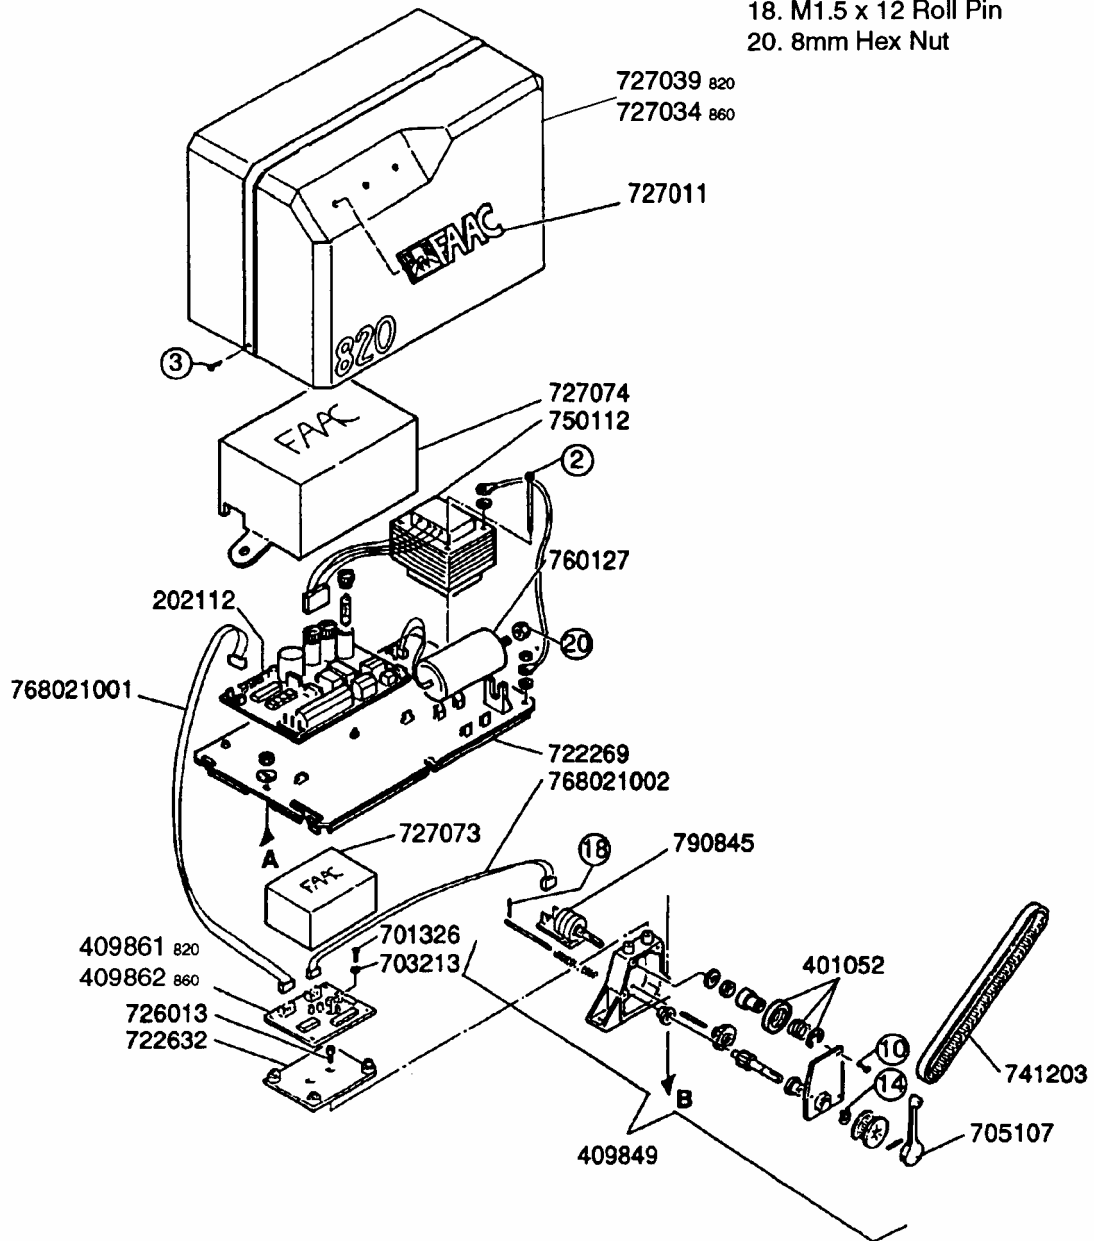

Exploded View 820/860 Mechanical Parts

- 1. M10 x 18 Hex Head Bolt
- 4. M5 x 16 Hex Head Bolt w/Lock
- 5. E17 External Snap Ring
- 6. M5 x 20 Socket Head Screw w/Lock
- 7. M4 x 10 Socket Head Screw
- 8. M2 x 5 Flat Top Screw
- 9. M5 x 12 Socket Head Screw
- 10. M3 x 7 Phillips Head Screw
- 11. 8 mm Hex Nut
- 12. M12 x 60 Hex Head Bolt
- 13. 12 mm Hex Head Lock Nut
- 15. E13 External Snap Ring
- 16. E25 External Snap Ring
- 17. M2 x 8 Roll Pin
- 21. 6005 Ball Bearing
- 22. 6205 Ball Bearing
- 23. 6304 Ball Bearing

cod. 9230311

0.1	01.93	00.00	3.90.821.000
-----	-------	-------	--------------

Exploded View 820/860 Electronic Parts

- 2. M3 x 45 Socket Head Screw
- 3. M4 x 6 Phillips Head Screw
- 10. M3 x 7 Hex Head Bolt
- 14. E8 External Snap Ring
- 18. M1.5 x 12 Roll Pin
- 20. 8mm Hex Nut

cod. 923031

0.1	01.94	00.00	
-----	-------	-------	--