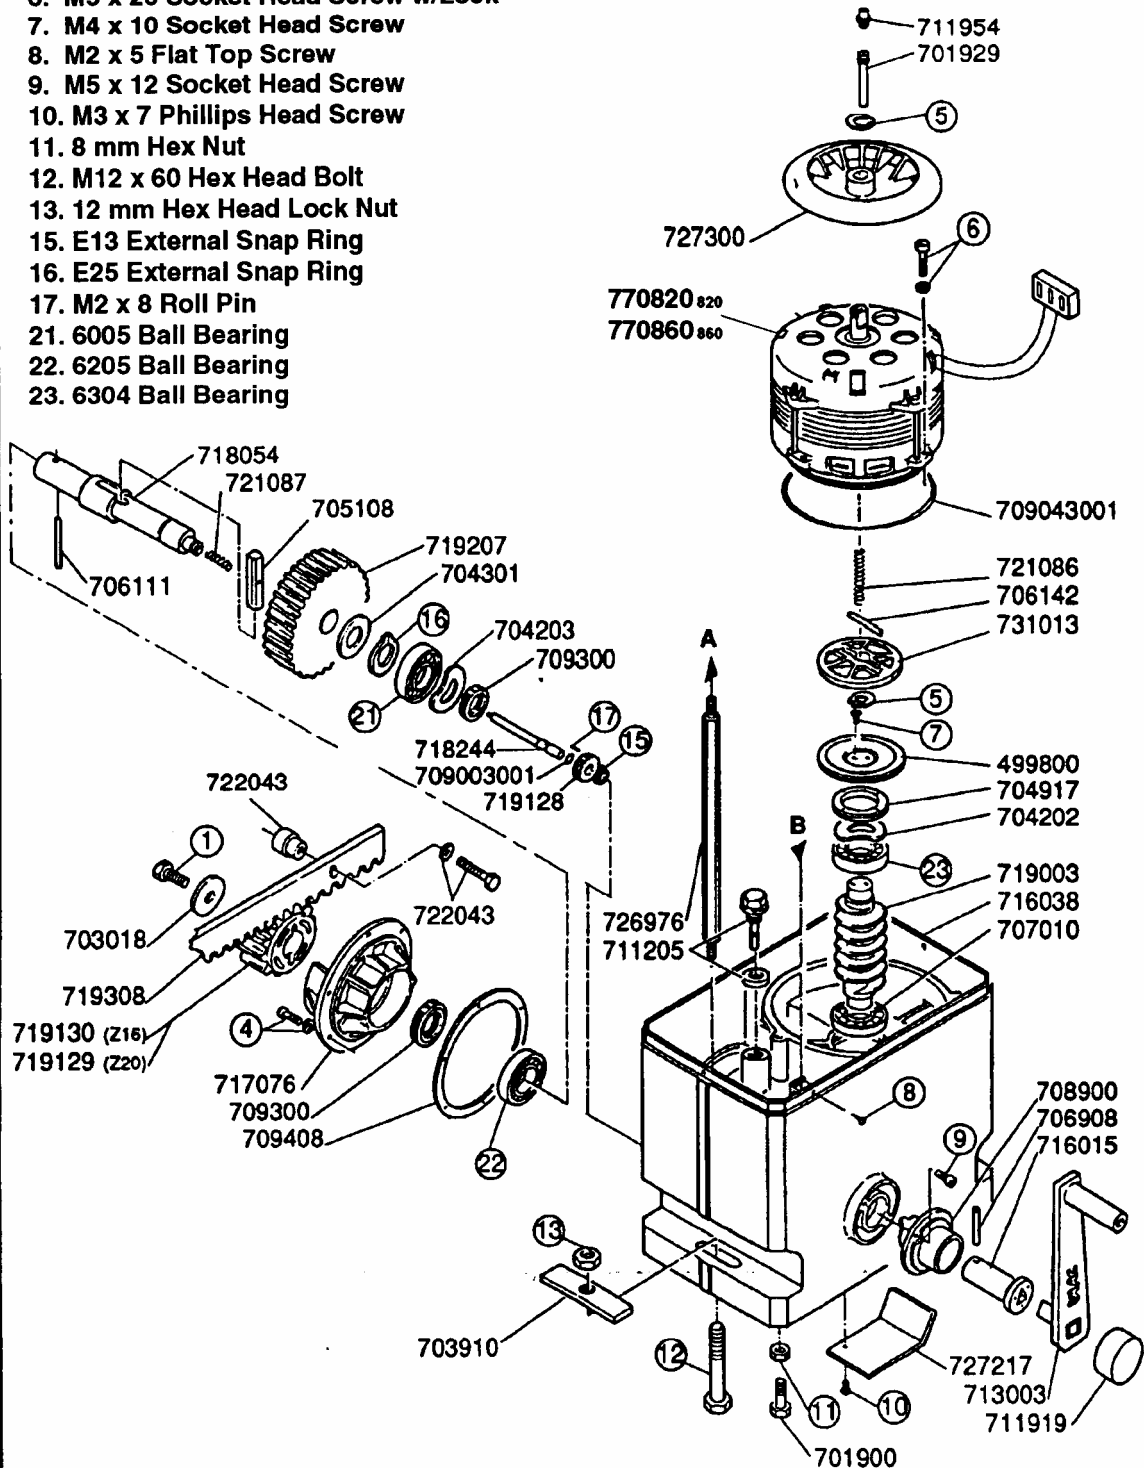

Exploded View 820/860 Mechanical Parts

- 1. M10 x 18 Hex Head Bolt
- 4. M5 x 16 Hex Head Bolt w/Lock
- 5. E17 External Snap Ring
- 6. M5 x 20 Socket Head Screw w/Lock
- 7. M4 x 10 Socket Head Screw
- 8. M2 x 5 Flat Top Screw
- 9. M5 x 12 Socket Head Screw
- 10. M3 x 7 Phillips Head Screw
- 11. 8 mm Hex Nut
- 12. M12 x 60 Hex Head Bolt
- 13. 12 mm Hex Head Lock Nut
- 15. E13 External Snap Ring
- 16. E25 External Snap Ring
- 17. M2 x 8 Roll Pin
- 21. 6005 Ball Bearing
- 22. 6205 Ball Bearing
- 23. 6304 Ball Bearing

cod. 9230311

0.1	01.93	00.00	3.90.821.000
-----	-------	-------	--------------

Exploded View 820/860 Electronic Parts

- 2. M3 x 45 Socket Head Screw
- 3. M4 x 6 Phillips Head Screw
- 10. M3 x 7 Hex Head Bolt
- 14. E8 External Snap Ring
- 18. M1.5 x 12 Roll Pin
- 20. 8mm Hex Nut

cod. 923031

0.1	01.94	00.00	
-----	-------	-------	--