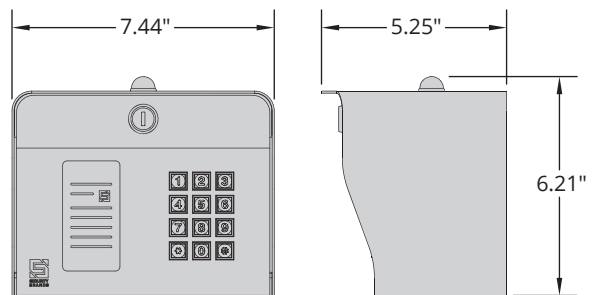

SPECIFICATIONS

PHYSICAL

Dimensions	6.21"(H) x 7.44"(W) x 5.25"(D)
(27-240 only)	8.97"(H) x 7.09"(W) x 2.44"(D)
Shipping Weight	8 lbs.
(27-240 only)	5 lbs.

ELECTRICAL

Input	12-24 VAC/DC 12-VDC transformer included (PS-12DC1)
Current Draw	less than 111 mA @ 12 VDC less than 60 mA @ 24 VDC with one relay latched and LED components on

RELAY

Contact Rating	10 A @ 120 VAC / 24 VDC

COMMUNICATION

Connection	Bluetooth

ENVIRONMENTAL

Operating Temperature	-15 to 158 °F

▲ Actual voltage should be no more than 10% beyond specified range. Use of the included 12-VDC transformer is recommended.

CONTROL IT YOUR WAY

- APP[†]
- KEYPAD
- WIEGAND DEVICES

† Administrator only

CONNECTIVITY

- BLUETOOTH

Model 27-210 shown

AVAILABLE MODELS (SEE PRICE GUIDE TO SEE ALL MODELS)

For more information, visit us online:
securitybrandsinc.com

SECURITY BRANDS INC™
your *partner* in access control

Apple and the Apple logo are trademarks of Apple Inc., registered in the U.S. and other countries. App Store is a service mark of Apple Inc., registered in the U.S. and other countries. Google Play and the Google Play logo are trademarks of Google LLC.