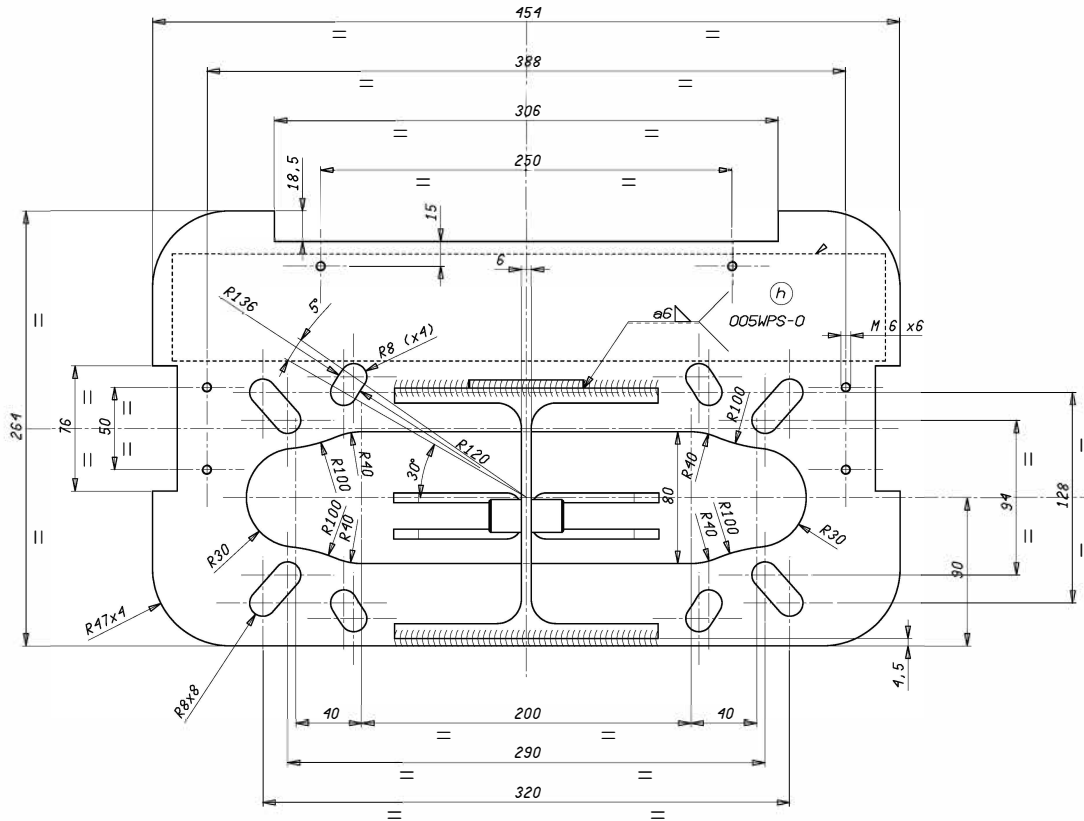

FAAC B680H Foundation Plate Technical Drawing

All measurements shown in mm