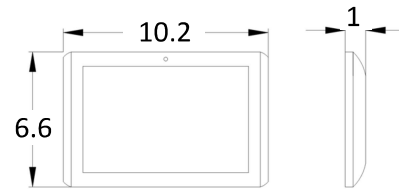

* MIN 1.5MB UPLOAD.

* MIN 1 GB P/MIN DATA (Depending on usage).

MON-11-US

- Wall mount touch screen monitor (1280x800 Resolution), compatible with the **Praetorian system**.
- 10.1 inch screen IPS LCD android screen.
- Wifi, Ethernet & Bluetooth connections.
- POE supplied (12V DC can be purchased separately)
- Complete with wall mount bracket.
- Android OS (8.1) with Praetorian app pre-loaded.
- RK3288, Quad-core cortex A17, 1.6G.