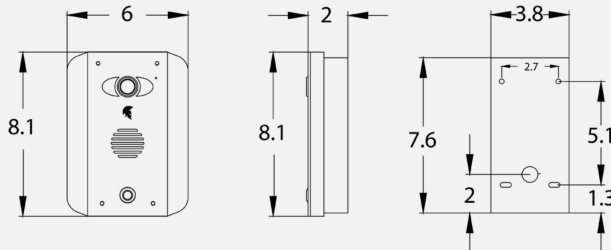

* MIN 1.5MB UPLOAD.

* MIN 1 GB P/MIN DATA (Depending on usage).

MON-11-US

- Wall mount touch screen monitor (1280x800 Resolution), compatible with the **Praetorian system**.
- 10.1 inch screen IPS LCD android screen.
- Wifi, Ethernet & Bluetooth connections.
- POE supplied (12V DC can be purchased separately)
- Complete with wall mount bracket.
- Android OS (8.1) with Praetorian app pre-loaded.
- RK3288, Quad-core cortex A17, 1.6G.

Call Panel Dimensions

Praetorian Architectural Panel (non keypad)

Praetorian Architectural Panel (keypad)

Praetorian Pedestal Panel