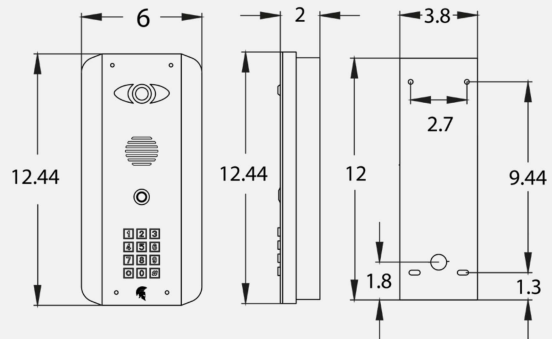

* MIN 1.5MB UPLOAD.

* MIN 1 GB P/MIN DATA (Depending on usage).

MON-11-US

- Wall mount touch screen monitor (1280x800 Resolution), compatible with the **Praetorian system**.
- 10.1 inch screen IPS LCD android screen.
- Wifi, Ethernet & Bluetooth connections.
- POE supplied (12V DC can be purchased separately)
- Complete with wall mount bracket.
- Android OS (8.1) with Praetorian app pre-loaded.
- RK3288, Quad-core cortex A17, 1.6G.

Call Panel Dimensions

Praetorian Architectural Panel (non keypad)

Praetorian Architectural Panel (keypad)

Praetorian Pedestal Panel