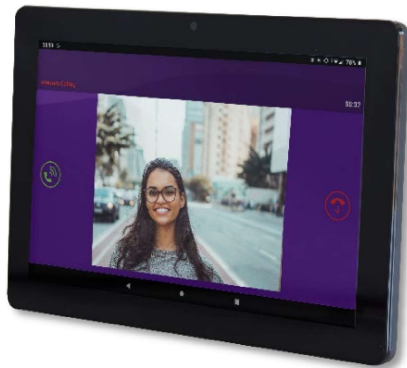

PRAE-IP-AB-US (NON KP)

PRAE-IP-ABK-US

Black/steel panels with blue lighting.

Ordering a 4G GSM kit? Change product code IP to 4G. Eg PRAE-4G-ABK-US.

4GUS/M 4G MODEM

Add 4G modem to any of the above IP intercoms for a 4G access point. The access point will provide an internet connection via a compatible SIM card*

* MIN 1.5MB UPLOAD.

* MIN 1 GB P/MIN DATA (Depending on usage).

MON-11-US

- Wall mount touch screen monitor (1280x800 Resolution), compatible with the **Praetorian system**.
- 10.1 inch screen IPS LCD android screen.
- Wifi, Ethernet & Bluetooth connections.
- POE supplied (12V DC can be purchased separately)
- Complete with wall mount bracket.
- Android OS (8.1) with Praetorian app pre-loaded.
- RK3288, Quad-core cortex A17, 1.6G.