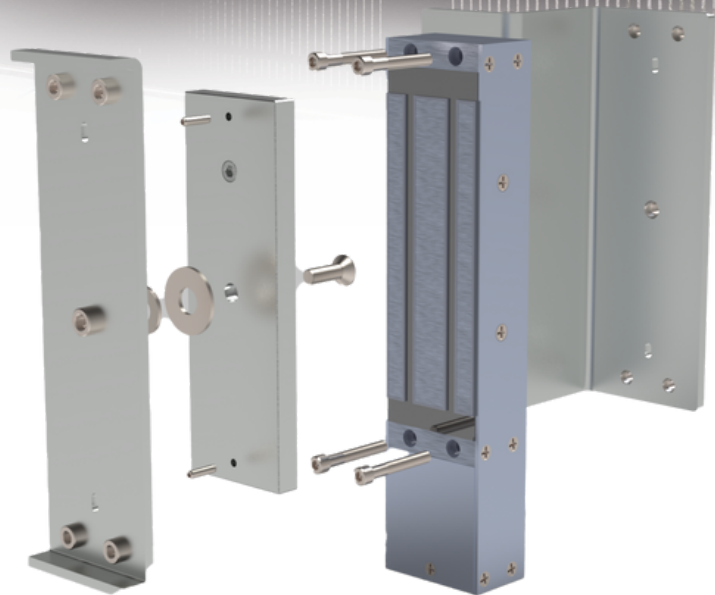

# Mag Lock

## GATE OPERATOR HARDWARE & ACCESORIES

Our new 1,200 lb. magnetic lock kit includes the magnetic lock, Z-mounting bracket, and power supply, everything you need to get started. This powerful electromagnet lock is perfect for businesses, government buildings, and residential properties.

### Parts & Drawing

#### Magnetic Lock With Mounting Brackets