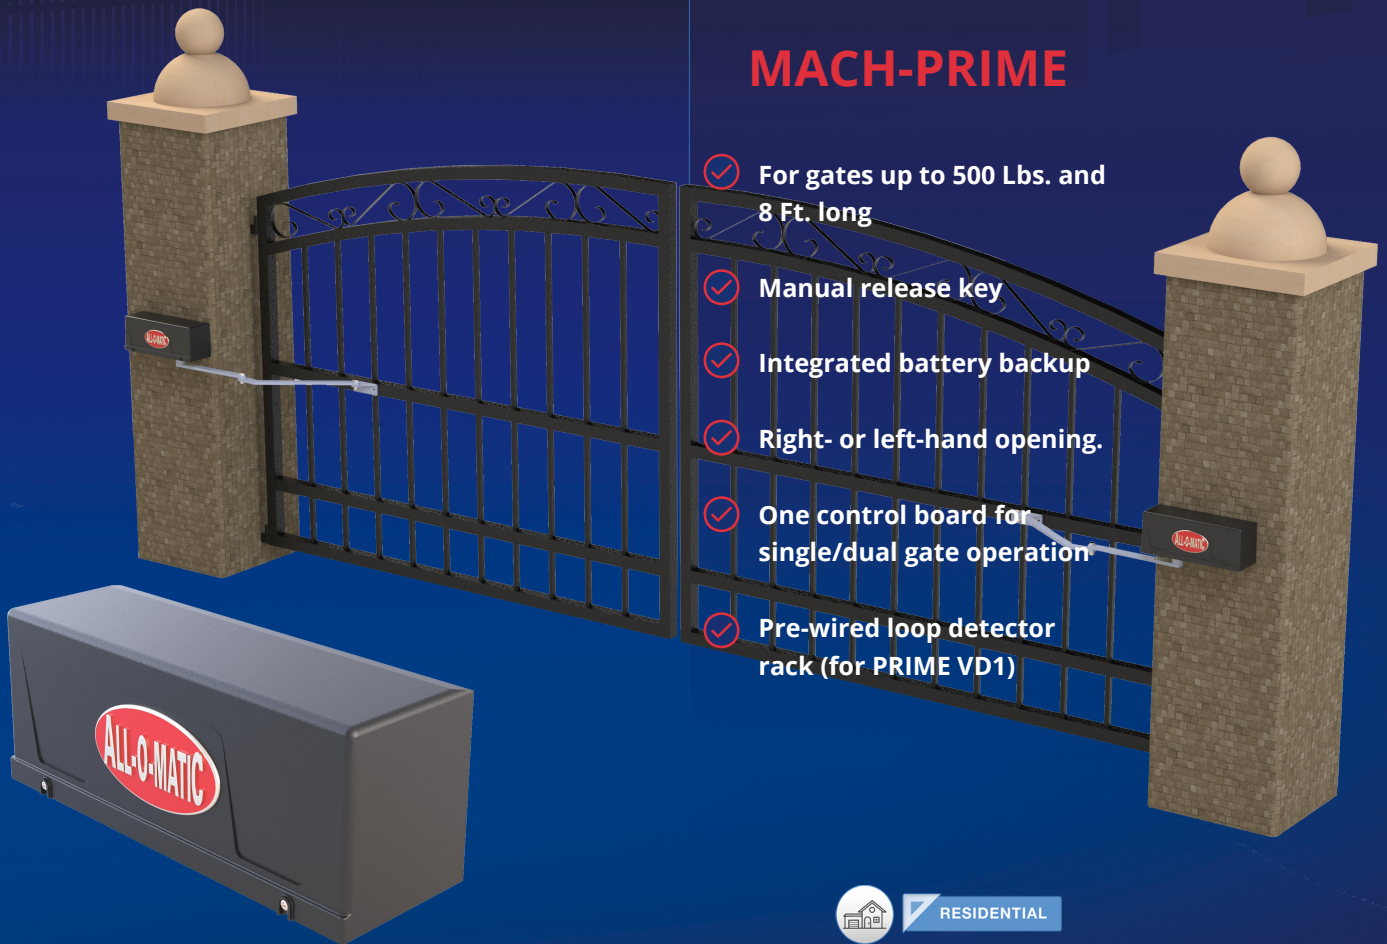

ALL-O-MATIC®

818-787-1988

allomatic.net

MACH-PRIME

SWING GATE OPERATOR

The NEW compact **Column Mount DC Swing Gate Operator** designed for light, residential applications.

MACH-PRIME

- ✓ For gates up to 500 Lbs. and 8 Ft. long
- ✓ Manual release key
- ✓ Integrated battery backup
- ✓ Right- or left-hand opening.
- ✓ One control board for single/dual gate operation
- ✓ Pre-wired loop detector rack (for PRIME VD1)

RESIDENTIAL

INNOVATIVE CIRCUIT BOARD

24VDC SOLAR POWER OPTION

SLIDERS | SWINGERS | OVERHEADS

The standard by which all other automatic gate operators are measured.

SCAN FOR PRODUCT INFORMATION

UL 325 2018 COMPLIANT

SPECS

Max Gate Weight	500 lbs.
Max Gate Length	8 feet
Warranty	3 year residential
Motor	24 VDC gearhead motor
Gate Speed	Adjustable 14-25 seconds per 90° opening
Power Options	115/230 VAC single phase and 24 VDC solar panel
Duty Cycle	30 minutes (intermittent)
Battery Backup	Integrated, with (2) 7Ah 12VDC batteries.
Battery Backup Capacity	Capacity up to 250 cycles
Temperature Range	-20 to 160°
Dimensions	Operator: D 5" X L 15" X H 5.75" Control box: H 16.750" L 19.6875" X D 7.875"
Emergency Release	Manual Release Key
Breaker Requirement	20 amp dedicated