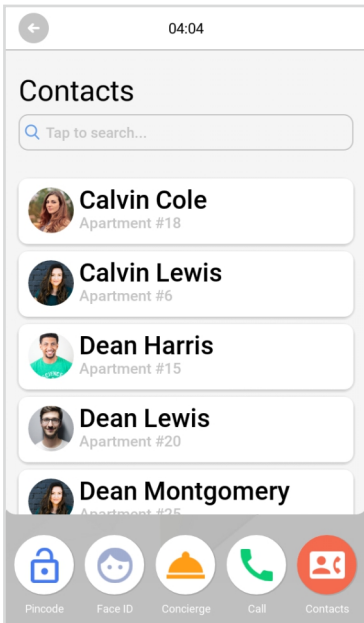

CONTACTS SCREEN

Address book of apartments (contacts) to search and call an apartment if the monitor logical address is unknown.

Address book display can be enabled/disabled in the panel web interface. The book is opened by pressing the corresponding button, and the call is made by pressing the required name.

The list can be searched by First Name, Last Name, and apartment number.

To exit to the main screen press other icons or it will be done automatically, after 30 seconds of inactivity.