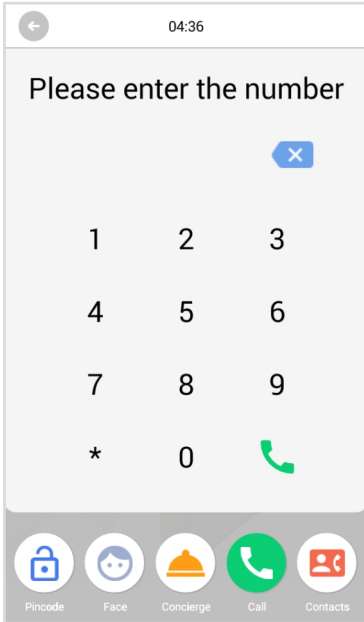

MAIN AND PINCODE SCREENS

MAIN SCREEN

On the main screen, you can find: address of your building, date and time, weather information, custom notifications with important information.

Messages are created in the corresponding tab of the web interface.

ICONS

PINCODE SCREEN

Pincode menu, which is used to enter an access code and password to open the monitor settings menu.

Press  after entering the code to confirm it.

RECOGNITION AND CONCIERGE SCREENS

RECOGNITION SCREEN

In this menu you can find face and/or QR code recognition.

CONCIERGE SCREEN

Concierge call menu

CALL AND CONTACTS SCREENS

CALL SCREEN

To call the necessary apartment, visitors must enter from 4 to 10 digits, depending on the current panel mode.