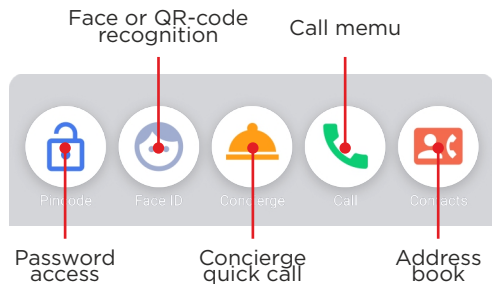

QUICKSTART GUIDE

AA-14FBS ENTRANCE PANEL

Multi-apartment entrance panel with 10" IPS screen with backlight and heated, with face recognition and support for mobile access
BAS-IP UKEY.

The panel has a unique feature – face recognition. This identifying technology is integrated into the BAS-IP panels and uses the camera of the outdoor panel and infrared sensors for its operation.

MAIN AND PINCODE SCREENS

MAIN SCREEN

On the main screen, you can find: address of your building, date and time, weather information, custom notifications with important information.

Messages are created in the corresponding tab of the web interface.

ICONS

PINCODE SCREEN

Pincode menu, which is used to enter an access code and password to open the monitor settings menu.

Press  after entering the code to confirm it.

RECOGNITION AND CONCIERGE SCREENS

RECOGNITION SCREEN

In this menu you can find face and/or QR code recognition.

CONCIERGE SCREEN

Concierge call menu

CALL AND CONTACTS SCREENS

CALL SCREEN

To call the necessary apartment, visitors must enter from 4 to 10 digits, depending on the current panel mode.