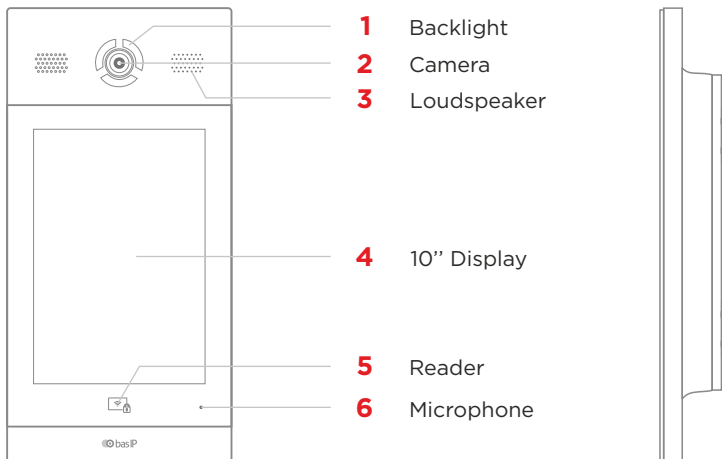

QUICKSTART GUIDE

AA-14FBS ENTRANCE PANEL

Multi-apartment entrance panel with 10" IPS screen with backlight and heated, with face recognition and support for mobile access
BAS-IP UKEY.

The panel has a unique feature – face recognition. This identifying technology is integrated into the BAS-IP panels and uses the camera of the outdoor panel and infrared sensors for its operation.

MAIN AND PINCODE SCREENS

MAIN SCREEN

On the main screen, you can find: address of your building, date and time, weather information, custom notifications with important information.

Messages are created in the corresponding tab of the web interface.

ICONS

PINCODE SCREEN

Pincode menu, which is used to enter an access code and password to open the monitor settings menu.

Press  after entering the code to confirm it.

RECOGNITION AND CONCIERGE SCREENS

RECOGNITION SCREEN