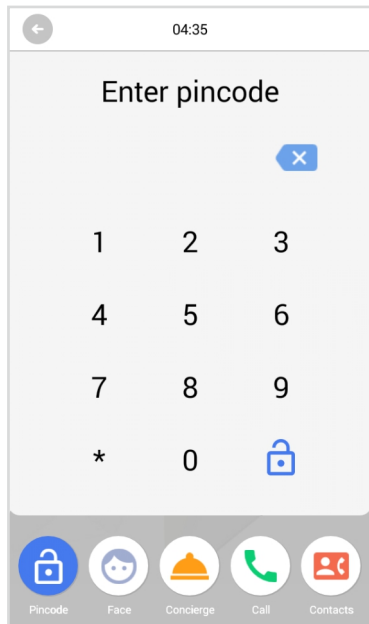

QUICKSTART GUIDE

AA-14FBS ENTRANCE PANEL

Multi-apartment entrance panel with 10" IPS screen with backlight and heated, with face recognition and support for mobile access
BAS-IP UKEY.

The panel has a unique feature – face recognition. This identifying technology is integrated into the BAS-IP panels and uses the camera of the outdoor panel and infrared sensors for its operation.

MAIN AND PINCODE SCREENS

MAIN SCREEN

On the main screen, you can find: address of your building, date and time, weather information, custom notifications with important information.

Messages are created in the corresponding tab of the web interface.

ICONS

PINCODE SCREEN

Pincode menu, which is used to enter an access code and password to open the monitor settings menu.

Press  after entering the code to confirm it.

RECOGNITION AND CONCIERGE SCREENS

RECOGNITION SCREEN

In this menu you can find face and/or QR code recognition.

CONCIERGE SCREEN

Concierge call menu

CALL AND CONTACTS SCREENS

CALL SCREEN

To call the necessary apartment, visitors must enter from 4 to 10 digits, depending on the current panel mode.