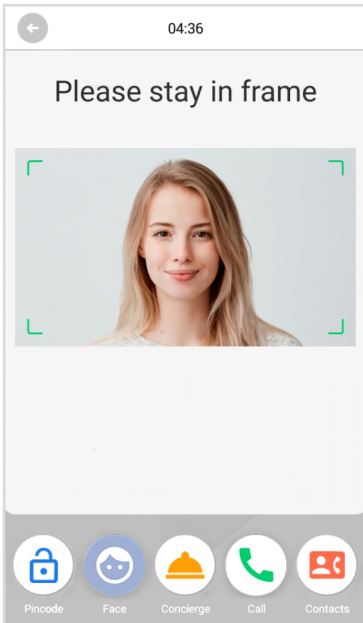

QUICKSTART GUIDE

AA-14FBS ENTRANCE PANEL

Multi-apartment entrance panel with 10" IPS screen with backlight and heated, with face recognition and support for mobile access
BAS-IP UKEY.

The panel has a unique feature – face recognition. This identifying technology is integrated into the BAS-IP panels and uses the camera of the outdoor panel and infrared sensors for its operation.

MAIN AND PINCODE SCREENS

MAIN SCREEN

On the main screen, you can find: address of your building, date and time, weather information, custom notifications with important information.

Messages are created in the corresponding tab of the web interface.

ICONS

PINCODE SCREEN

Pincode menu, which is used to enter an access code and password to open the monitor settings menu.

Press  after entering the code to confirm it.

RECOGNITION AND CONCIERGE SCREENS

RECOGNITION SCREEN

In this menu you can find face and/or QR code recognition.

CONCIERGE SCREEN

Concierge call menu

CALL AND CONTACTS SCREENS

CALL SCREEN

To call the necessary apartment, visitors must enter from 4 to 10 digits, depending on the current panel mode.