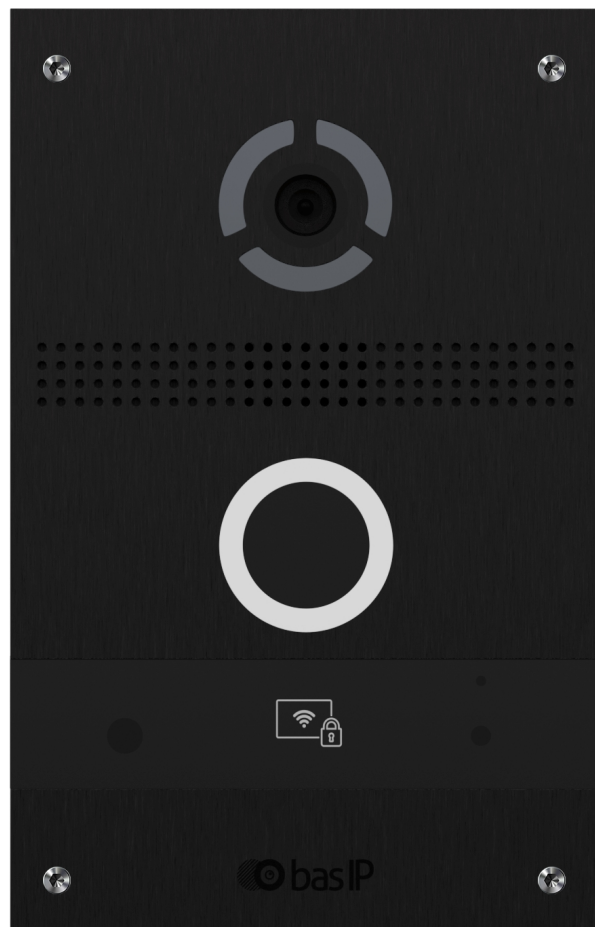

ENTRANCE PANEL

AV-08FB

EAN: 5060514914212 (BLACK)

EAN: 5060514914236 (SILVER)

EAN: 5060514914229 (GOLD)

BAS-IP AV-08FB is a stylish and unique individual entrance panel with face recognition.

The panel is equipped with a 2-megapixel camera and a piezoelectric call button.

BLACK

SILVER

GOLD

Main features

- Panel type: Individual.
- Camera: 1/3".
- Resolution: 2 Mp.
- Camera angle: 100° (horizontal).
- Output video: Full HD (1920 × 1080), H.264 Main Profile.
- Button: Piezoelectric.
- Night backlight: 6 LEDs.
- Light sensitivity: 0,01 LuX.
- Protection class: IP65.
- IK-Code: IK07.
- Working temperature: -40 — +65 °C.
- Power consumption: 6,5 W, in standby — 3,8 W.
- Power supply: PoE, +12 V DC.
- Body: Aluminum.
- Colors: Black, Silver, Gold.
- Dimensions for installation: 109 × 183 × 59 mm.
- Size of the panel: 125 × 199 × 48 mm.
- Installation: Flush mount.

Functionality

- Interface: Multi-language graphical and WEB interface.
- Lock opening:
 - By means of a monitor
 - Face Recognition Identification
 - By QR code
 - By guest link
 - By access card
 - By license plates
 - The BAS-IP Intercom app
 - The BAS-IP Link app
 - The BAS-IP UKEY app
 - From API
- Access control integration:
 - Output WIEGAND 26, 32, 34, 37, 40, 42, 56, 58, 64
 - Input WIEGAND 26, 34, 58
- Shortcut buttons: 1 piezoelectric call button.
- Number of call melodies: 4 polyphonic melodies, ability to customize melodies for different actions.
- Authentication: WEB - interface and RTSP stream.
- Talking mode: Full duplex.
- Additionally:
 - Software Link support
 - SIP P2P
 - Built-in relay
 - Proximity sensor
 - Open API