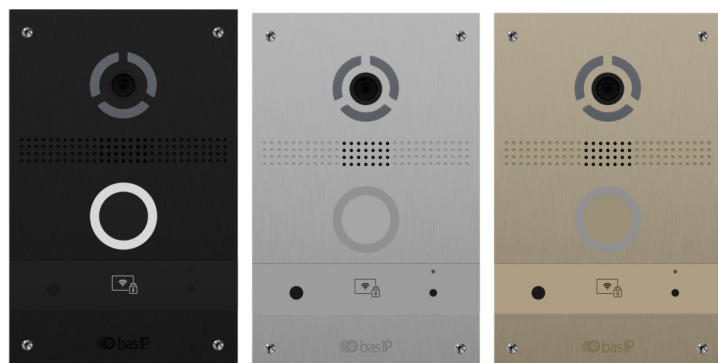

ENTRANCE PANEL

AV-08FB

EAN: 5060514914212 (BLACK)

EAN: 5060514914236 (SILVER)

EAN: 5060514914229 (GOLD)

BAS-IP AV-08FB is a stylish and unique individual entrance panel with face recognition.

The panel is equipped with a 2-megapixel camera and a piezoelectric call button.

BLACK

SILVER

GOLD

Main features

- Panel type: Individual.
- Camera: 1/3".
- Resolution: 2 Mp.
- Camera angle: 100° (horizontal).
- Output video: Full HD (1920 × 1080), H.264 Main Profile.
- Button: Piezoelectric.
- Night backlight: 6 LEDs.
- Light sensitivity: 0,01 LuX.
- Protection class: IP65.
- IK-Code: IK07.
- Working temperature: -40 — +65 °C.
- Power consumption: 6,5 W, in standby — 3,8 W.
- Power supply: PoE, +12 V DC.
- Body: Aluminum.
- Colors: Black, Silver, Gold.
- Dimensions for installation: 109 × 183 × 59 mm.
- Size of the panel: 125 × 199 × 48 mm.
- Installation: Flush mount.

Functionality

- Interface: Multi-language graphical and WEB interface.
- Lock opening:
 - By means of a monitor
 - Face Recognition Identification
 - By QR code
 - By guest link
 - By access card
 - By license plates
 - The BAS-IP Intercom app
 - The BAS-IP Link app
 - The BAS-IP UKEY app
 - From API
- Access control integration:
 - Output WIEGAND 26, 32, 34, 37, 40, 42, 56, 58, 64
 - Input WIEGAND 26, 34, 58
- Shortcut buttons: 1 piezoelectric call button.
- Number of call melodies: 4 polyphonic melodies, ability to customize melodies for different actions.
- Authentication: WEB - interface and RTSP stream.
- Talking mode: Full duplex.
- Additionally:
 - Software Link support
 - SIP P2P
 - Built-in relay
 - Proximity sensor
 - Open API