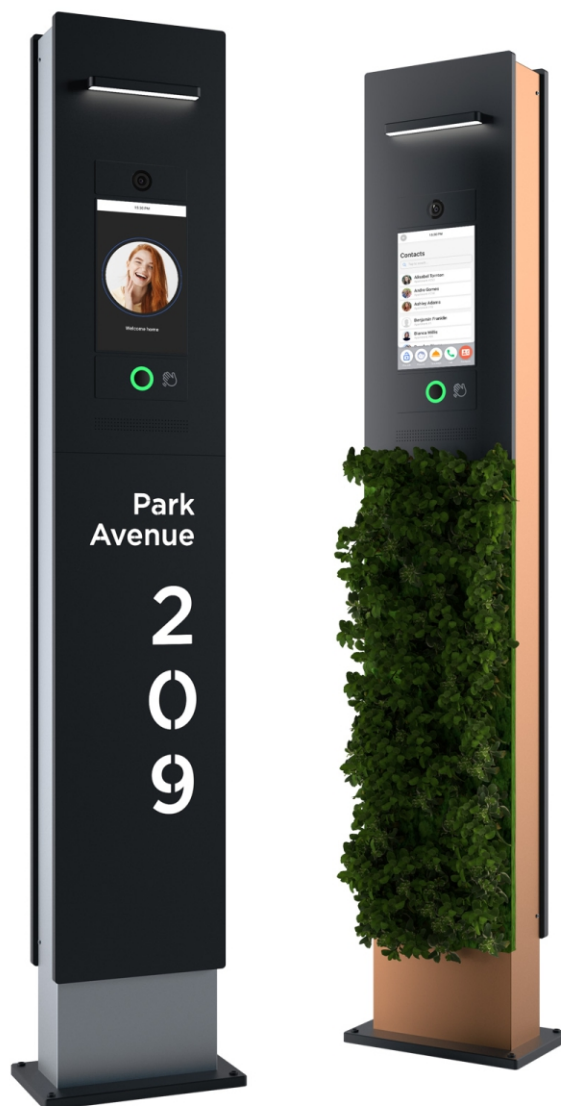

## INTERCOM COLUMN

# Obelisk OB-01

EAN: 5060514914540 (WOOD)  
EAN: 5060514914557 (ROCK)  
EAN: 5060514914564 (GRANITE)  
EAN: 5060514914571 (STAINLESS)  
EAN: 5060514914588 (STEEL)  
EAN: 5060514914595 (MOSS)  
EAN: 5060514914601 (COMPOUND)  
EAN: 5060514914618 (GLASS)  
EAN: 5060514914625 (PLEXIGLASS)  
EAN: 5060514914632 (PLATE)

This is a unique intercom column with a 10" built-in high-resolution IPS touch screen, the image from which is perfectly visible even on a bright sunny day, an integrated surveillance camera, an intercom device and a navigation system for the residential complex or territory where the device is installed.

### Main features

- Display: 10" IPS LCD, color, with backlight and heated under plate.
- Screen resolution: 600 x 1024 pixels.
- Keyboard: Sensor.
- Camera: 1/4".
- Camera angle: 120° (horizontal).
- Camera resolution: 2.0 Mp.
- Output video: Full HD (1920x1080), H.264 Main Profile.
- Night backlight: 6 LEDs.
- Light sensitivity: 0,01 Lux.
- Protection class: IP65.
- Working temperature: -40 — +65 °C.
- Power consumption: 6,5 W, in standby — 3,6 W.
- Power supply: +12 V DC.
- Body: Metal.
- Dimensions: 202,2 x 34,0 x 14,2 cm.
- Base dimensions: 38,0 x 48,0 cm.