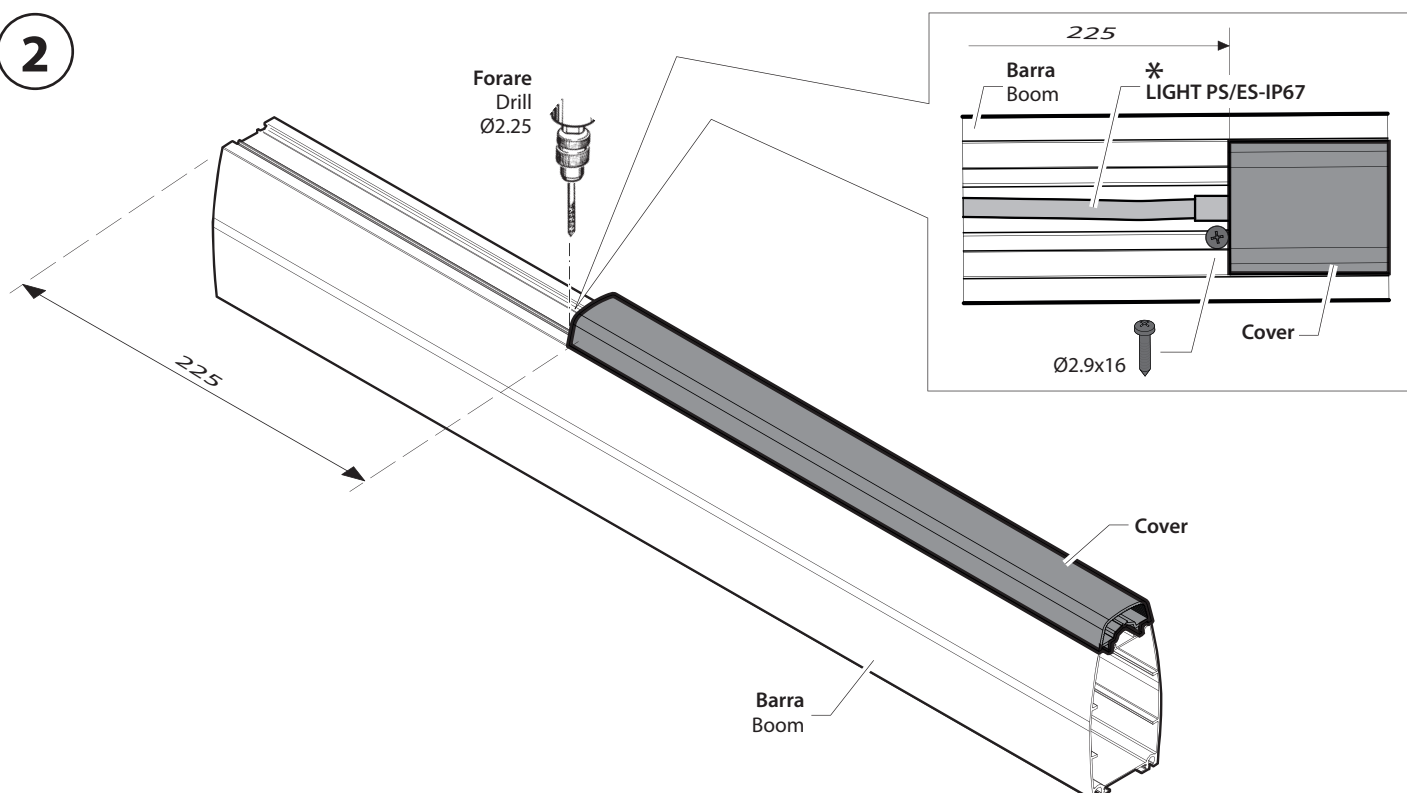

BAR PS / BOOM PS

IT EN

Barra per barriere NIGHT&DAY 36 Xtreme / MAXIMA ULTRA 36
Boom for NIGHT&DAY 36 Xtreme / MAXIMA ULTRA 36 barriers

D813374 23497_03 04-03-21

A INSTALLAZIONE COVER COVER INSTALLATION

1

2

* **Optional**
Fare riferimento al manuale LIGHT PS/ES-IP67 / Refer to LIGHT PS/ES-IP67 manual

B**INSTALLAZIONE GOMMA
RUBBER INSTALLATION****C****INSTALLAZIONE TAPPO BARRA
BOOM CAP INSTALLATION**www.bft-automation.com**BFT Spa**