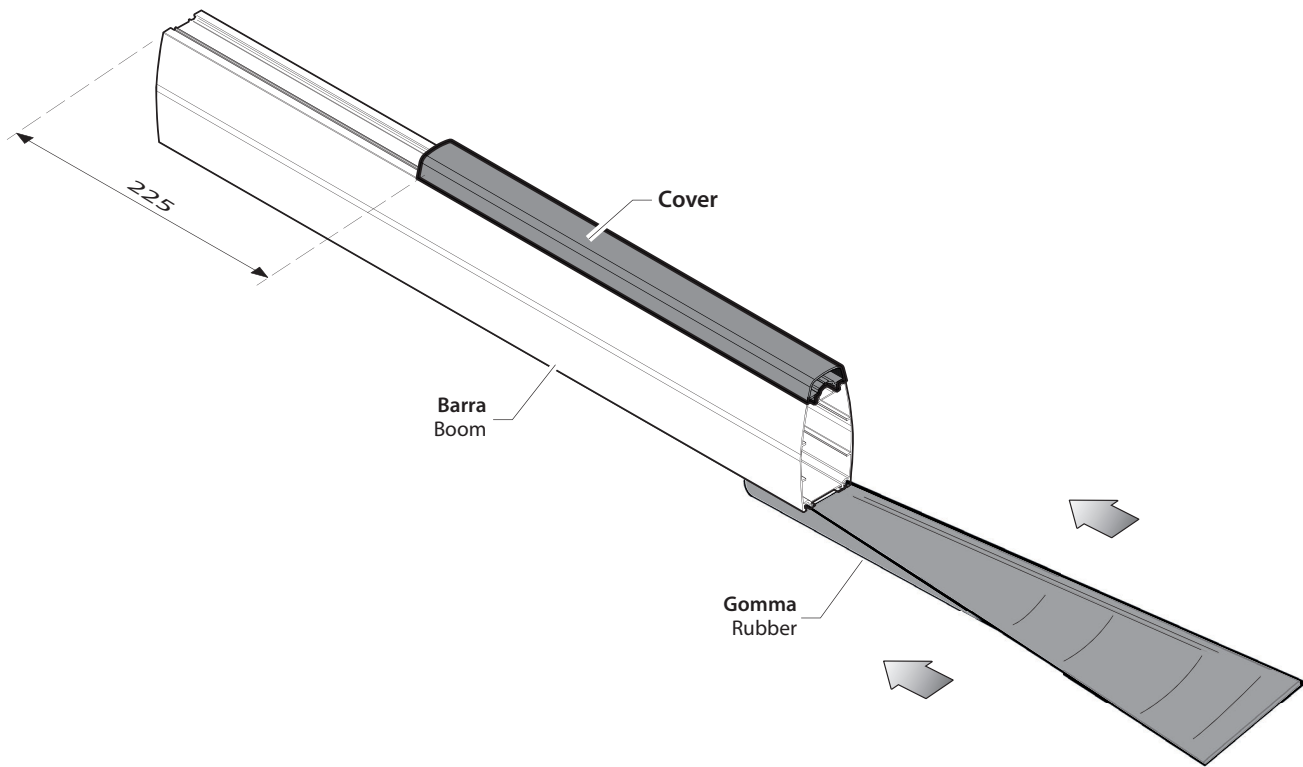

BAR PS / BOOM PS

IT EN

Barra per barriere NIGHT&DAY 36 Xtreme / MAXIMA ULTRA 36
Boom for NIGHT&DAY 36 Xtreme / MAXIMA ULTRA 36 barriers

D813374 23497_03 04-03-21

A INSTALLAZIONE COVER COVER INSTALLATION

1

2

* **Optional**
Fare riferimento al manuale LIGHT PS/ES-IP67 / Refer to LIGHT PS/ES-IP67 manual

B**INSTALLAZIONE GOMMA
RUBBER INSTALLATION****C****INSTALLAZIONE TAPPO BARRA
BOOM CAP INSTALLATION**www.bft-automation.com**BFT Spa**