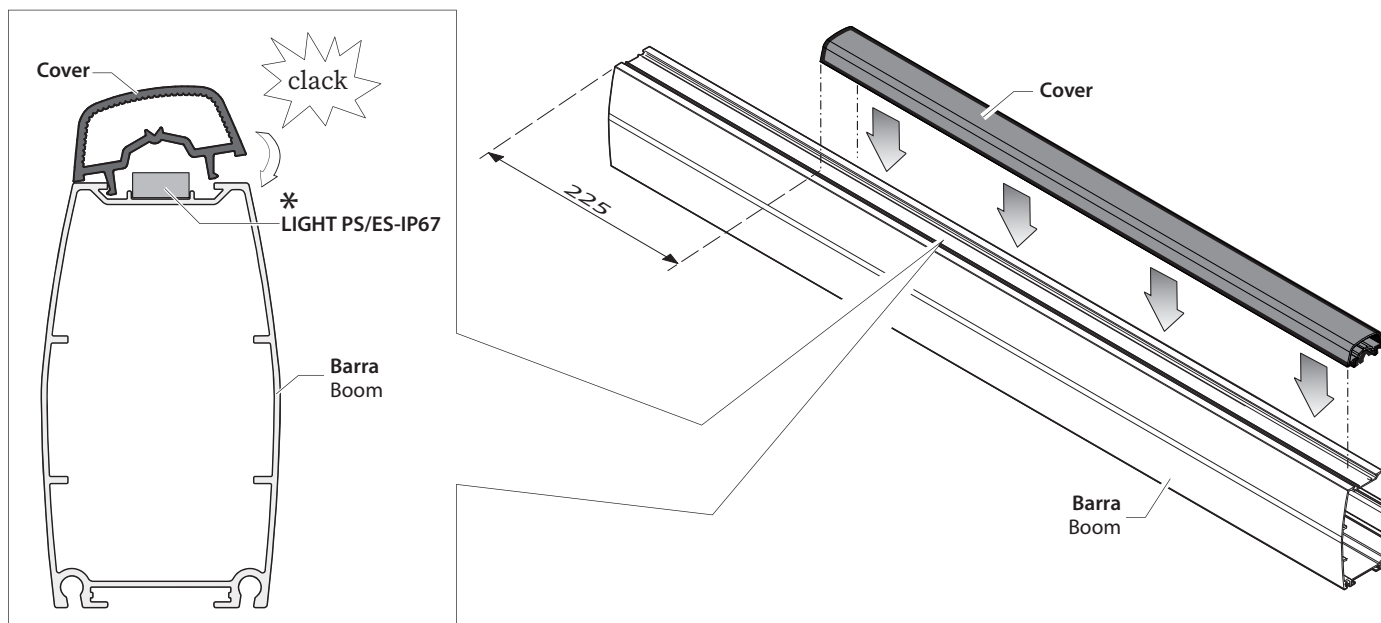

BAR PS / BOOM PS

IT EN

Barra per barriere NIGHT&DAY 36 Xtreme / MAXIMA ULTRA 36
Boom for NIGHT&DAY 36 Xtreme / MAXIMA ULTRA 36 barriers

D813374 23497_03 04-03-21

A INSTALLAZIONE COVER COVER INSTALLATION

1

2