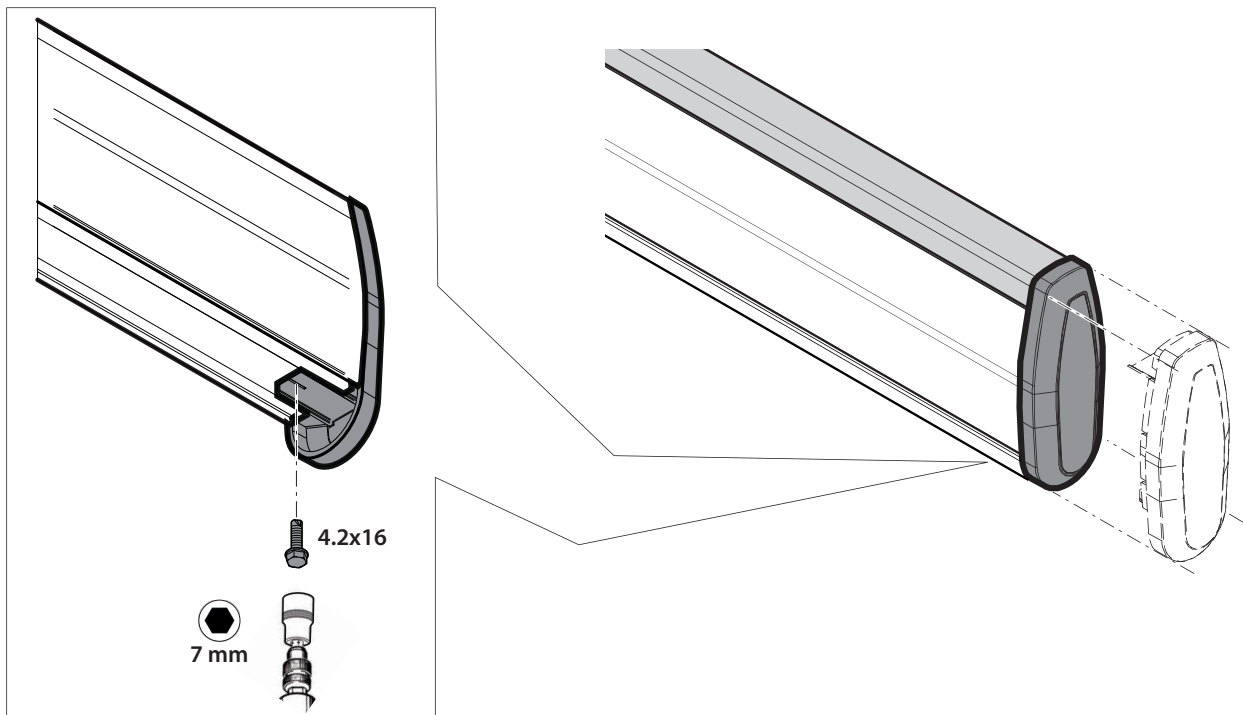

BAR PS / BOOM PS

IT EN

Barra per barriere NIGHT&DAY 36 Xtreme / MAXIMA ULTRA 36
Boom for NIGHT&DAY 36 Xtreme / MAXIMA ULTRA 36 barriers

D813374 23497_03 04-03-21

A INSTALLAZIONE COVER COVER INSTALLATION

1

2

* **Optional**
Fare riferimento al manuale LIGHT PS/ES-IP67 / Refer to LIGHT PS/ES-IP67 manual

B**INSTALLAZIONE GOMMA
RUBBER INSTALLATION****C****INSTALLAZIONE TAPPO BARRA
BOOM CAP INSTALLATION**www.bft-automation.com**BFT Spa**