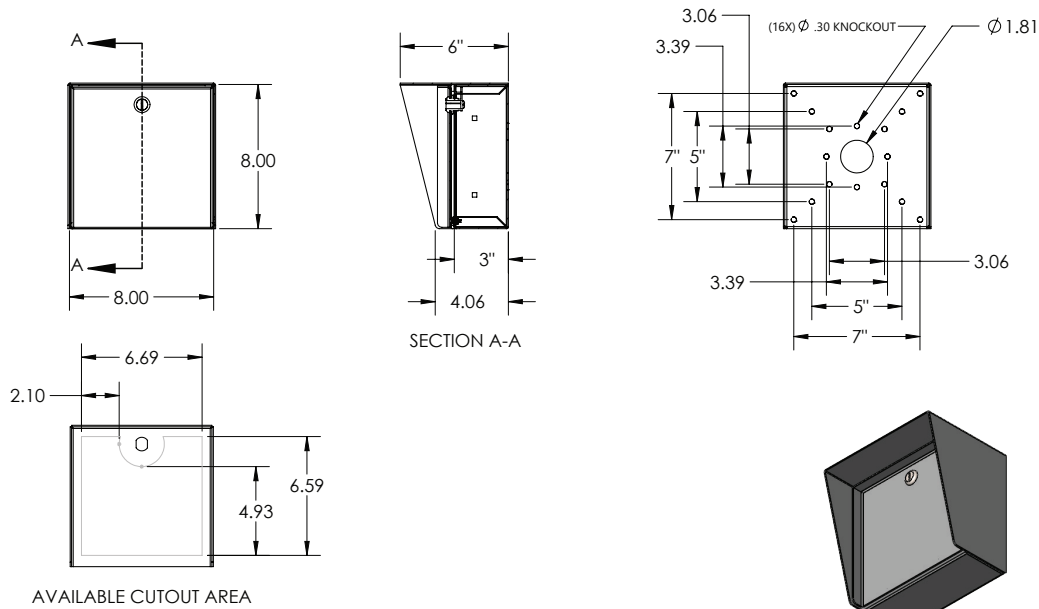

Model No. **MC-CS-08-E**

NOTE: CAD drawing available online.
Scan for more detail.

DATA & SPECS

Product Style	Housing
Material	Steel, .0749" (14 gauge)
Tube	#304 Stainless steel
Face Plate	EPDM rubber
Base Plate	IP54
Cover Plate	Yes
Mounting Method	Knockouts, qty 4+
Pretreatment	High pressure/high temperature phosphate wash and rinse
Finish	Black wrinkle powder coating (TGIC outdoor polyester)
UV Protection	Yes
Hardware	none
Packaging	Foam wrapped and boxed individually
Package Size	9 x 9 x 7
Weight	8 lbs
Shipping Method	UPS, FedEx, or LTL freight
Compliance	NDA, Buy American, or USMCA/CUSMA (see website for details)
Warranty	1 year limited (see website for details)
Inventory Status	In-Stock (inventory levels viewable for registered users on pedestalpro.com)

SIMILAR PRODUCTS