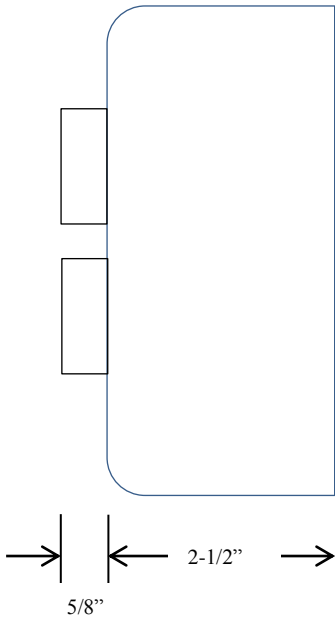

2BXT EXTERIOR CONTROL STATION

- NEMA 3R, 4, 12
- SURFACE MOUNT
- FULLY GUARDED
- TWO BUTTON CONTROL (OPEN-CLOSE)
- BUTTON: 12 amp @ 600VAC
- DOUBLE POLE CONTACTS:
 - OPEN: NORMALLY OPEN & NORMALLY CLOSED
 - CLOSE: NORMALLY OPEN & NORMALLY CLOSED
- UL LISTED / CSA APPROVED

DIMENSIONS

WIRING

230 Route 206, Suite 206
Flanders, NJ 07836
(800) 942-6682 * (973) 584-6682 Fax
info@mmtcinc.com