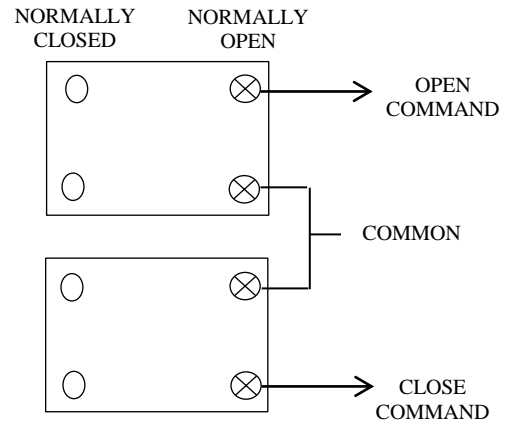

WIRING

230 Route 206, Suite 206
Flanders, NJ 07836
(800) 942-6682 * (973) 584-6682 Fax
info@mmtcinc.com