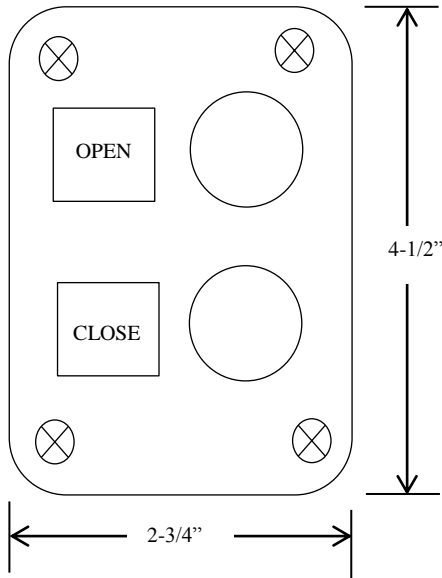

2BXT EXTERIOR CONTROL STATION

- NEMA 3R, 4, 12
- SURFACE MOUNT
- FULLY GUARDED
- TWO BUTTON CONTROL (OPEN-CLOSE)
- BUTTON: 12 amp @ 600VAC
- DOUBLE POLE CONTACTS:
 - OPEN: NORMALLY OPEN & NORMALLY CLOSED
 - CLOSE: NORMALLY OPEN & NORMALLY CLOSED
- UL LISTED / CSA APPROVED

DIMENSIONS

WIRING

230 Route 206, Suite 206
Flanders, NJ 07836
(800) 942-6682 * (973) 584-6682 Fax
info@mmtcinc.com