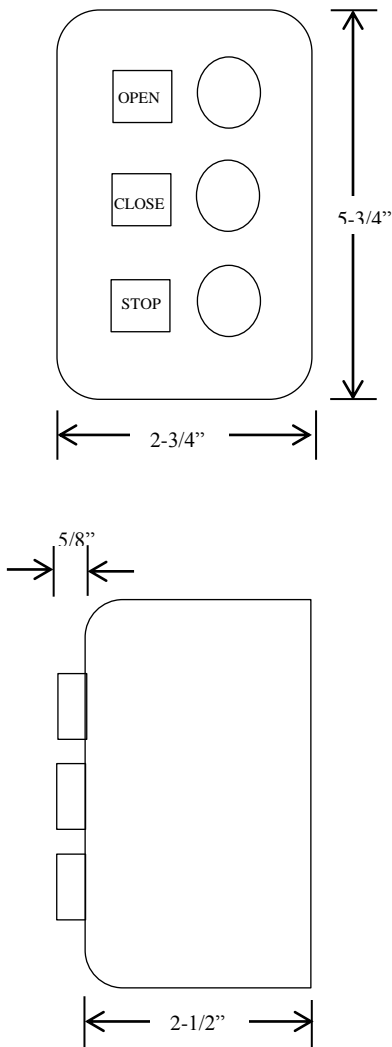

3BXT

EXTERIOR CONTROL STATION

- NEMA 3R, 4, 12
- SURFACE MOUNT
- FULLY GUARDED
- THREE BUTTON CONTROL (OPEN-CLOSE-STOP)
- BUTTON: 12 amp @ 600VAC
- DOUBLE POLE CONTACTS:
 - OPEN: NORMALLY OPEN & NORMALLY CLOSED
 - CLOSE: NORMALLY OPEN & NORMALLY CLOSED
 - STOP: NORMALLY OPEN & NORMALLY CLOSED
- UL LISTED / CSA APPROVED

DIMENSIONS

WIRING

230 Route 206, Suite 206
 Flanders, NJ 07836
 (800) 942-6682 * (973) 584-6682 Fax
 info@mmtcinc.com