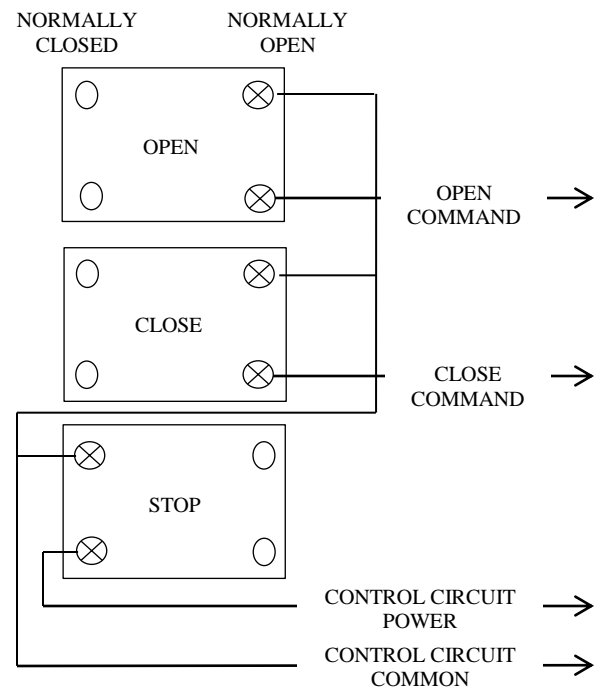

WIRING

230 Route 206, Suite 206
Flanders, NJ 07836
(800) 942-6682 * (973) 584-6682 Fax
info@mmtcinc.com