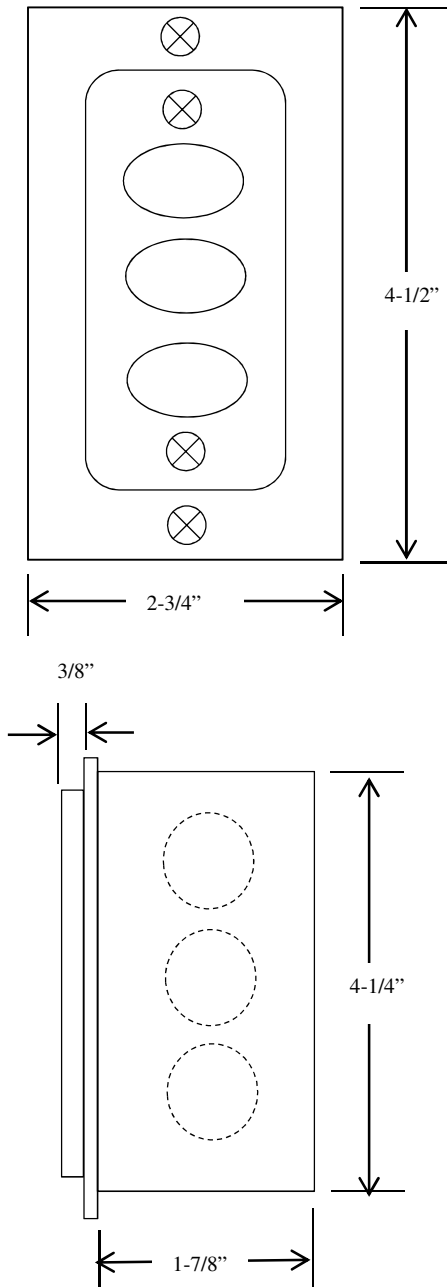

LCE-3 CONTROL STATION

- NEMA 1
- FLUSH MOUNT
- FULLY GUARDED
- THREE BUTTON CONTROL (OPEN-CLOSE-STOP)
- BUTTON: 5 amp @ 125VAC
- OPEN: NORMALLY OPEN
- CLOSE: NORMALLY OPEN
- STOP: NORMALLY CLOSED
- UL LISTED

WIRING

WIRING

230 Route 206, Suite 206
Flanders, NJ 07836
(800) 942-6682 * (973) 584-6682 Fax
info@mmtcinc.com