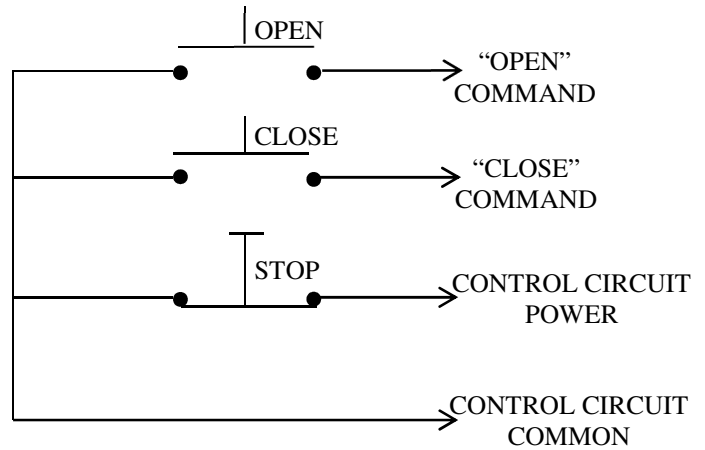

WIRING

230 Route 206, Suite 206
Flanders, NJ 07836
(800) 942-6682 * (973) 584-6682 Fax
info@mmtcinc.com