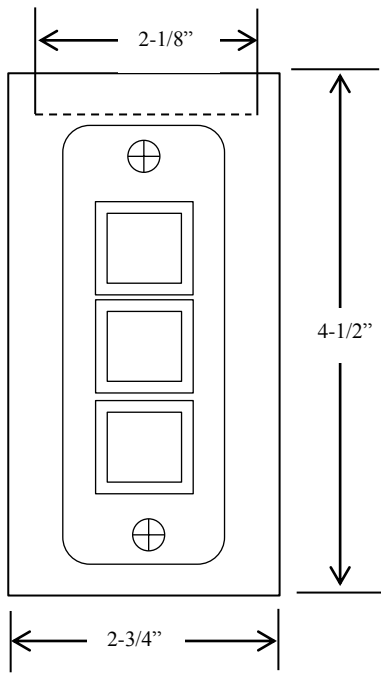

PBC-3 CONTROL STATION

- NEMA 1
- FLUSH MOUNT
- FULLY GUARDED
- THREE BUTTON CONTROL (OPEN-CLOSE-STOP) IN METAL ENCLOSURE
- BUTTON: 10 amp @ 250VAC
- OPEN: NORMALLY OPEN
- CLOSE: NORMALLY OPEN
- STOP: NORMALLY CLOSED

DIMENSIONS

WIRING

230 Route 206, Suite 206
Flanders, NJ 07836
(800) 942-6682 * (973) 584-6682 Fax
info@mmtcinc.com