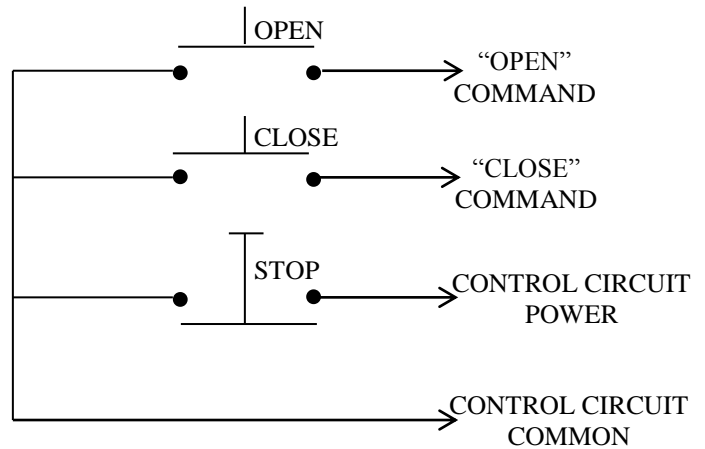

WIRING

230 Route 206, Suite 206
Flanders, NJ 07836
(800) 942-6682 * (973) 584-6682 Fax
info@mmtcinc.com