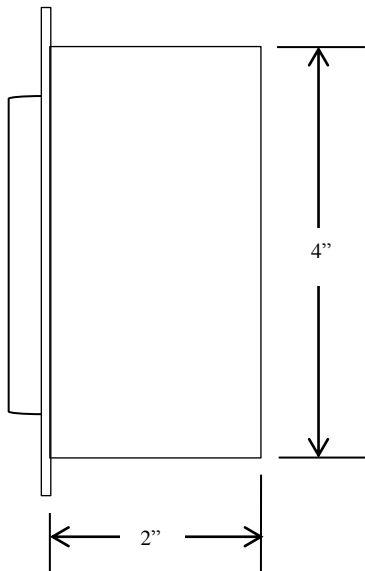

PBC-3 CONTROL STATION

- NEMA 1
- FLUSH MOUNT
- FULLY GUARDED
- THREE BUTTON CONTROL (OPEN-CLOSE-STOP) IN METAL ENCLOSURE
- BUTTON: 10 amp @ 250VAC
- OPEN: NORMALLY OPEN
- CLOSE: NORMALLY OPEN
- STOP: NORMALLY CLOSED

DIMENSIONS

WIRING

230 Route 206, Suite 206
Flanders, NJ 07836
(800) 942-6682 * (973) 584-6682 Fax
info@mmtcinc.com