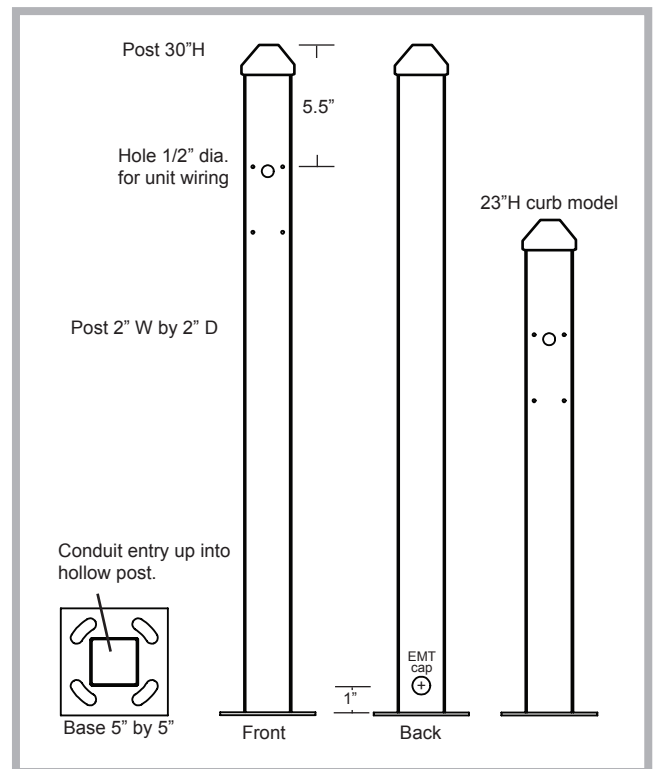

OVS-MP

Mini Post for the OVS-01GT & CC Vehicle Presence Sensors

- 30" models:
 - OVS-MPY - yellow
 - OVS-MPB - black
- 23" models:
 - OVS-MPYcurb - yellow
 - OVS-MPBcurb - black

The OVS-MP is a sturdy Mini Post specially designed for the OPTEX OVS-01GT and OVS-01CC Vehicle Presence Sensors. Installation is easy with the OVS-MP. The Vehicle Presence Sensor mounts at the proper height. The 30" model is for road surfaces, and the 23" model is for island or curb mounting. No more ground loops, no more concrete cutting. The Mini Post is Powder Coated, tougher than paint.