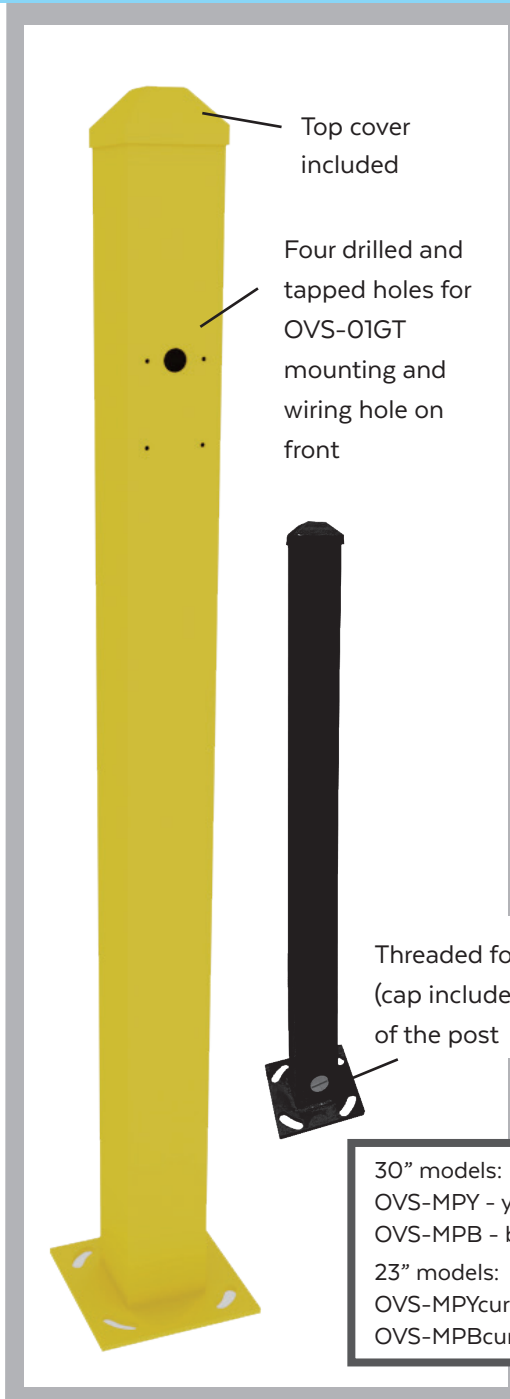

OVS-MP

Mini Post for the OVS-01GT & CC Vehicle Presence Sensors

- 30" models:
 - OVS-MPY - yellow
 - OVS-MPB - black
- 23" models:
 - OVS-MPYcurb - yellow
 - OVS-MPBcurb - black

The OVS-MP is a sturdy Mini Post specially designed for the OPTEX OVS-01GT and OVS-01CC Vehicle Presence Sensors. Installation is easy with the OVS-MP. The Vehicle Presence Sensor mounts at the proper height. The 30" model is for road surfaces, and the 23" model is for island or curb mounting. No more ground loops, no more concrete cutting. The Mini Post is Powder Coated, tougher than paint.