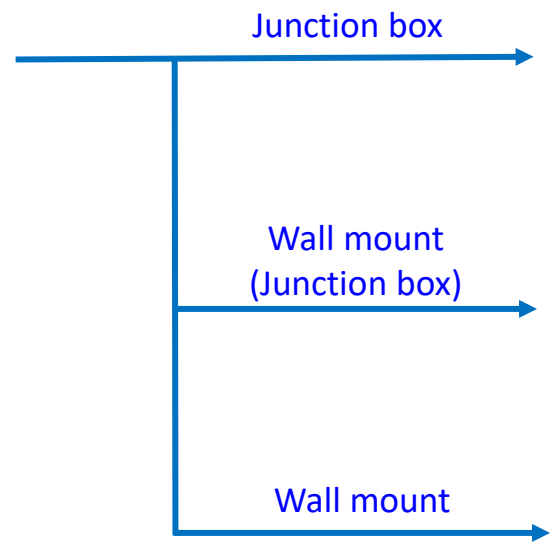

IPC Accessories Installation Guide

2022-01-17

Box camera mount

Dome camera mount

Dome camera mount

Dome camera mount

Electric-box Transfer plate

Dome camera mount

Dome camera mount

Fisheye camera mount

Dome camera Indoor pendent mount

*Release: 2019Q1

Junction box

- IPC323X series + TR-JB04-C-IN
- PRIME series
IPC363X
PRIME series
IPC361X S/E + TR-JB03-H-IN
Mini PTZ
PRIME series
IPC353X
- IPC361X LB/LE + TR-JB03-I-IN
IPC361X SR -F
- IPC32X series
IPC31X series + TR-JB03-G-IN
IPC354 series
IPC3616 series
IPC361X SS/SB series
- 868 fisheye + TR-JB04-D-IN
- 814 fisheye + TR-JB03-H-IN
815 fisheye
- IPC373XSE series