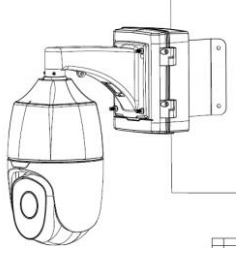

IPC68xx Series
/TIC6831ER-F50-4X38P

Pendent mount adaptor is for **indoor**.

Outdoor installation should take care of waterproof.

Indoor PTZ camera mount

Indoor PTZ camera mount

Omniview Network Camera + PTZ dome

Omniview Network Camera
+
PTZ dome

wall mount

TR-WE45-E-IN

pole mount

KIT-TR4-1

Positioning system mount

It is necessary to ensure that the mounting base is firm enough

The logo for Uniview, featuring the word "uniview" in a white, lowercase, sans-serif font. A thin white line arches over the "i" and "v". The text is centered within a white graphic element that consists of a horizontal line with rounded ends, forming a shallow U-shape that frames the text from below and sides.