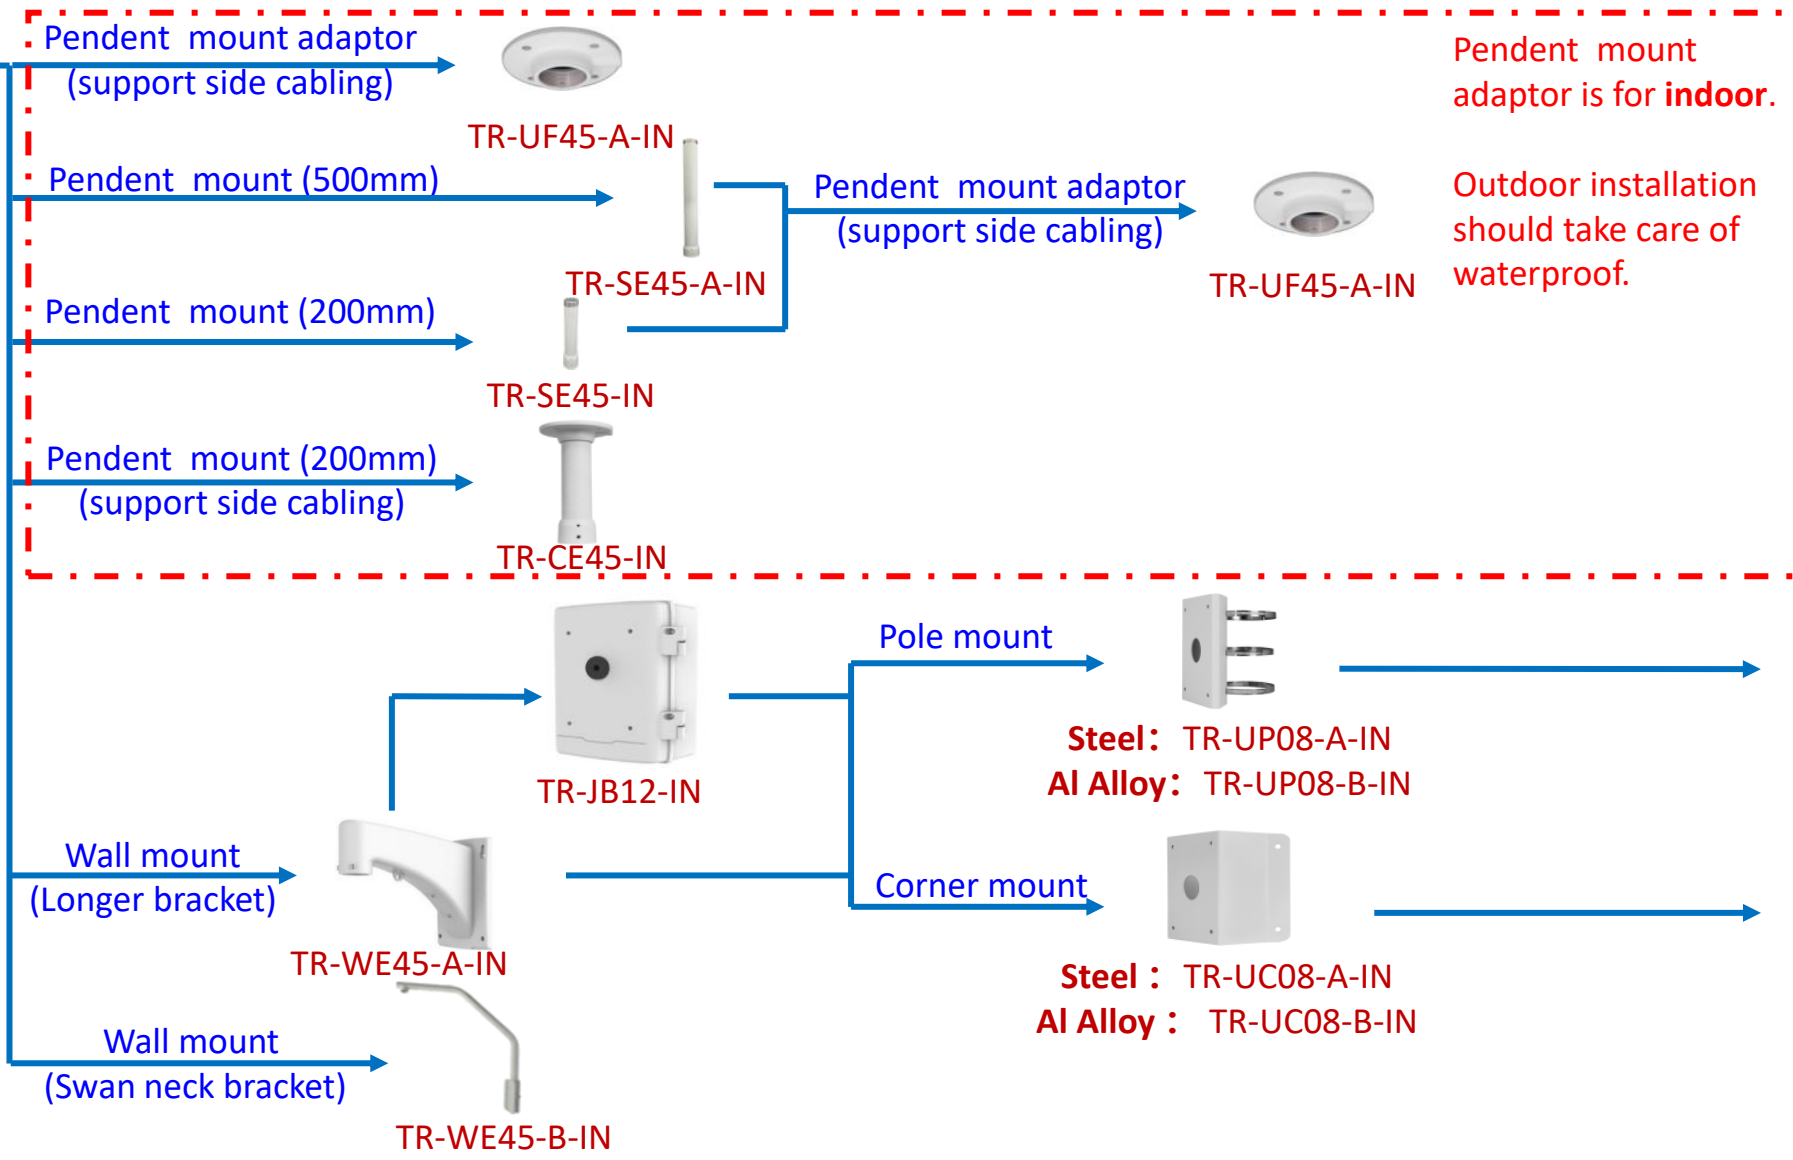

Dome camera mount

Fisheye camera mount

Dome camera Indoor pendent mount

*Release: 2019Q1

Junction box

- IPC323X series + TR-JB04-C-IN
- PRIME series
IPC363X
PRIME series
IPC361X S/E + TR-JB03-H-IN
Mini PTZ
PRIME series
IPC353X
- IPC361X LB/LE + TR-JB03-I-IN
IPC361X SR -F
- IPC32X series
IPC31X series + TR-JB03-G-IN
IPC354 series
IPC3616 series
IPC361X SS/SB series
- 868 fisheye + TR-JB04-D-IN
- 814 fisheye + TR-JB03-H-IN
815 fisheye
- IPC373XSE series

Positioning system mount

IPC672 Series

IPC6312 Series

IPC675 Series

PTZ camera mount

IPC62xx Series
IPC63xx Series
IPC66xx Series

IPC6424SR-X25-VF

PTZ camera mount

IPC68xx Series
/TIC6831ER-F50-4X38P

Pendent mount adaptor is for **indoor**.

Outdoor installation should take care of waterproof.

Indoor PTZ camera mount

Indoor PTZ camera mount

Omniview Network Camera + PTZ dome

Omniview Network Camera
+
PTZ dome

wall mount

TR-WE45-E-IN

pole mount

KIT-TR4-1

Positioning system mount

It is necessary to ensure that the mounting base is firm enough

The logo for Uniview, featuring the word "uniview" in a white, lowercase, sans-serif font. A thin white line arches over the "i" and "v". The text is centered within a white graphic element that consists of a horizontal line with rounded ends, forming a shallow U-shape that frames the text from below and sides.