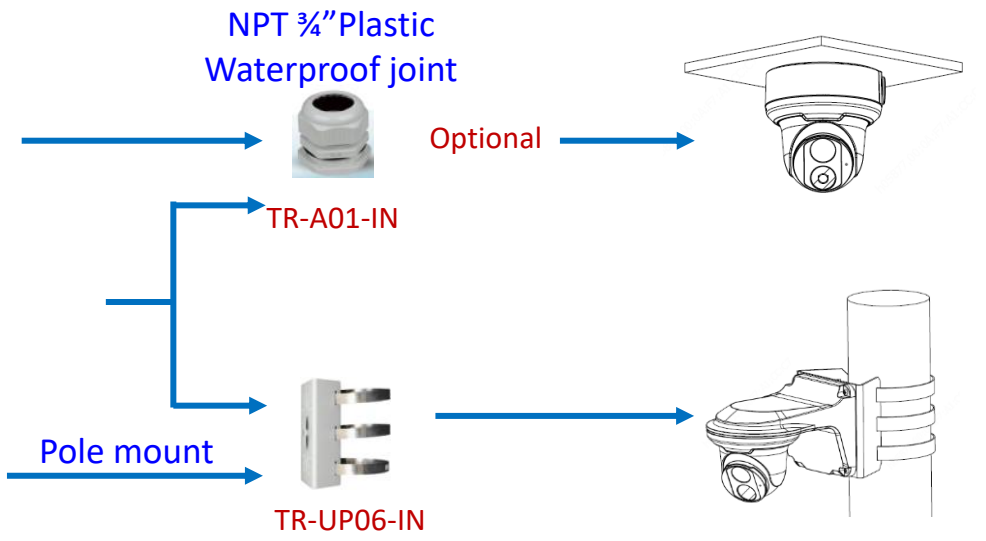

IPC Accessories Installation Guide

2022-01-17

Box camera mount

Dome camera mount

Dome camera mount

Dome camera mount

Electric-box Transfer plate

Dome camera mount

Dome camera mount

Fisheye camera mount

Dome camera Indoor pendent mount

*Release: 2019Q1

Junction box

- IPC323X series + TR-JB04-C-IN
- PRIME series
IPC363X
PRIME series
IPC361X S/E + TR-JB03-H-IN
Mini PTZ
PRIME series
IPC353X
- IPC361X LB/LE + TR-JB03-I-IN
IPC361X SR -F
- IPC32X series
IPC31X series + TR-JB03-G-IN
IPC354 series
IPC3616 series
IPC361X SS/SB series
- 868 fisheye + TR-JB04-D-IN
- 814 fisheye + TR-JB03-H-IN
815 fisheye
- IPC373XSE series

IPC68xx Series
/TIC6831ER-F50-4X38P

Pendent mount adaptor is for **indoor**.

Outdoor installation should take care of waterproof.

Indoor PTZ camera mount

Indoor PTZ camera mount

Omniview Network Camera + PTZ dome