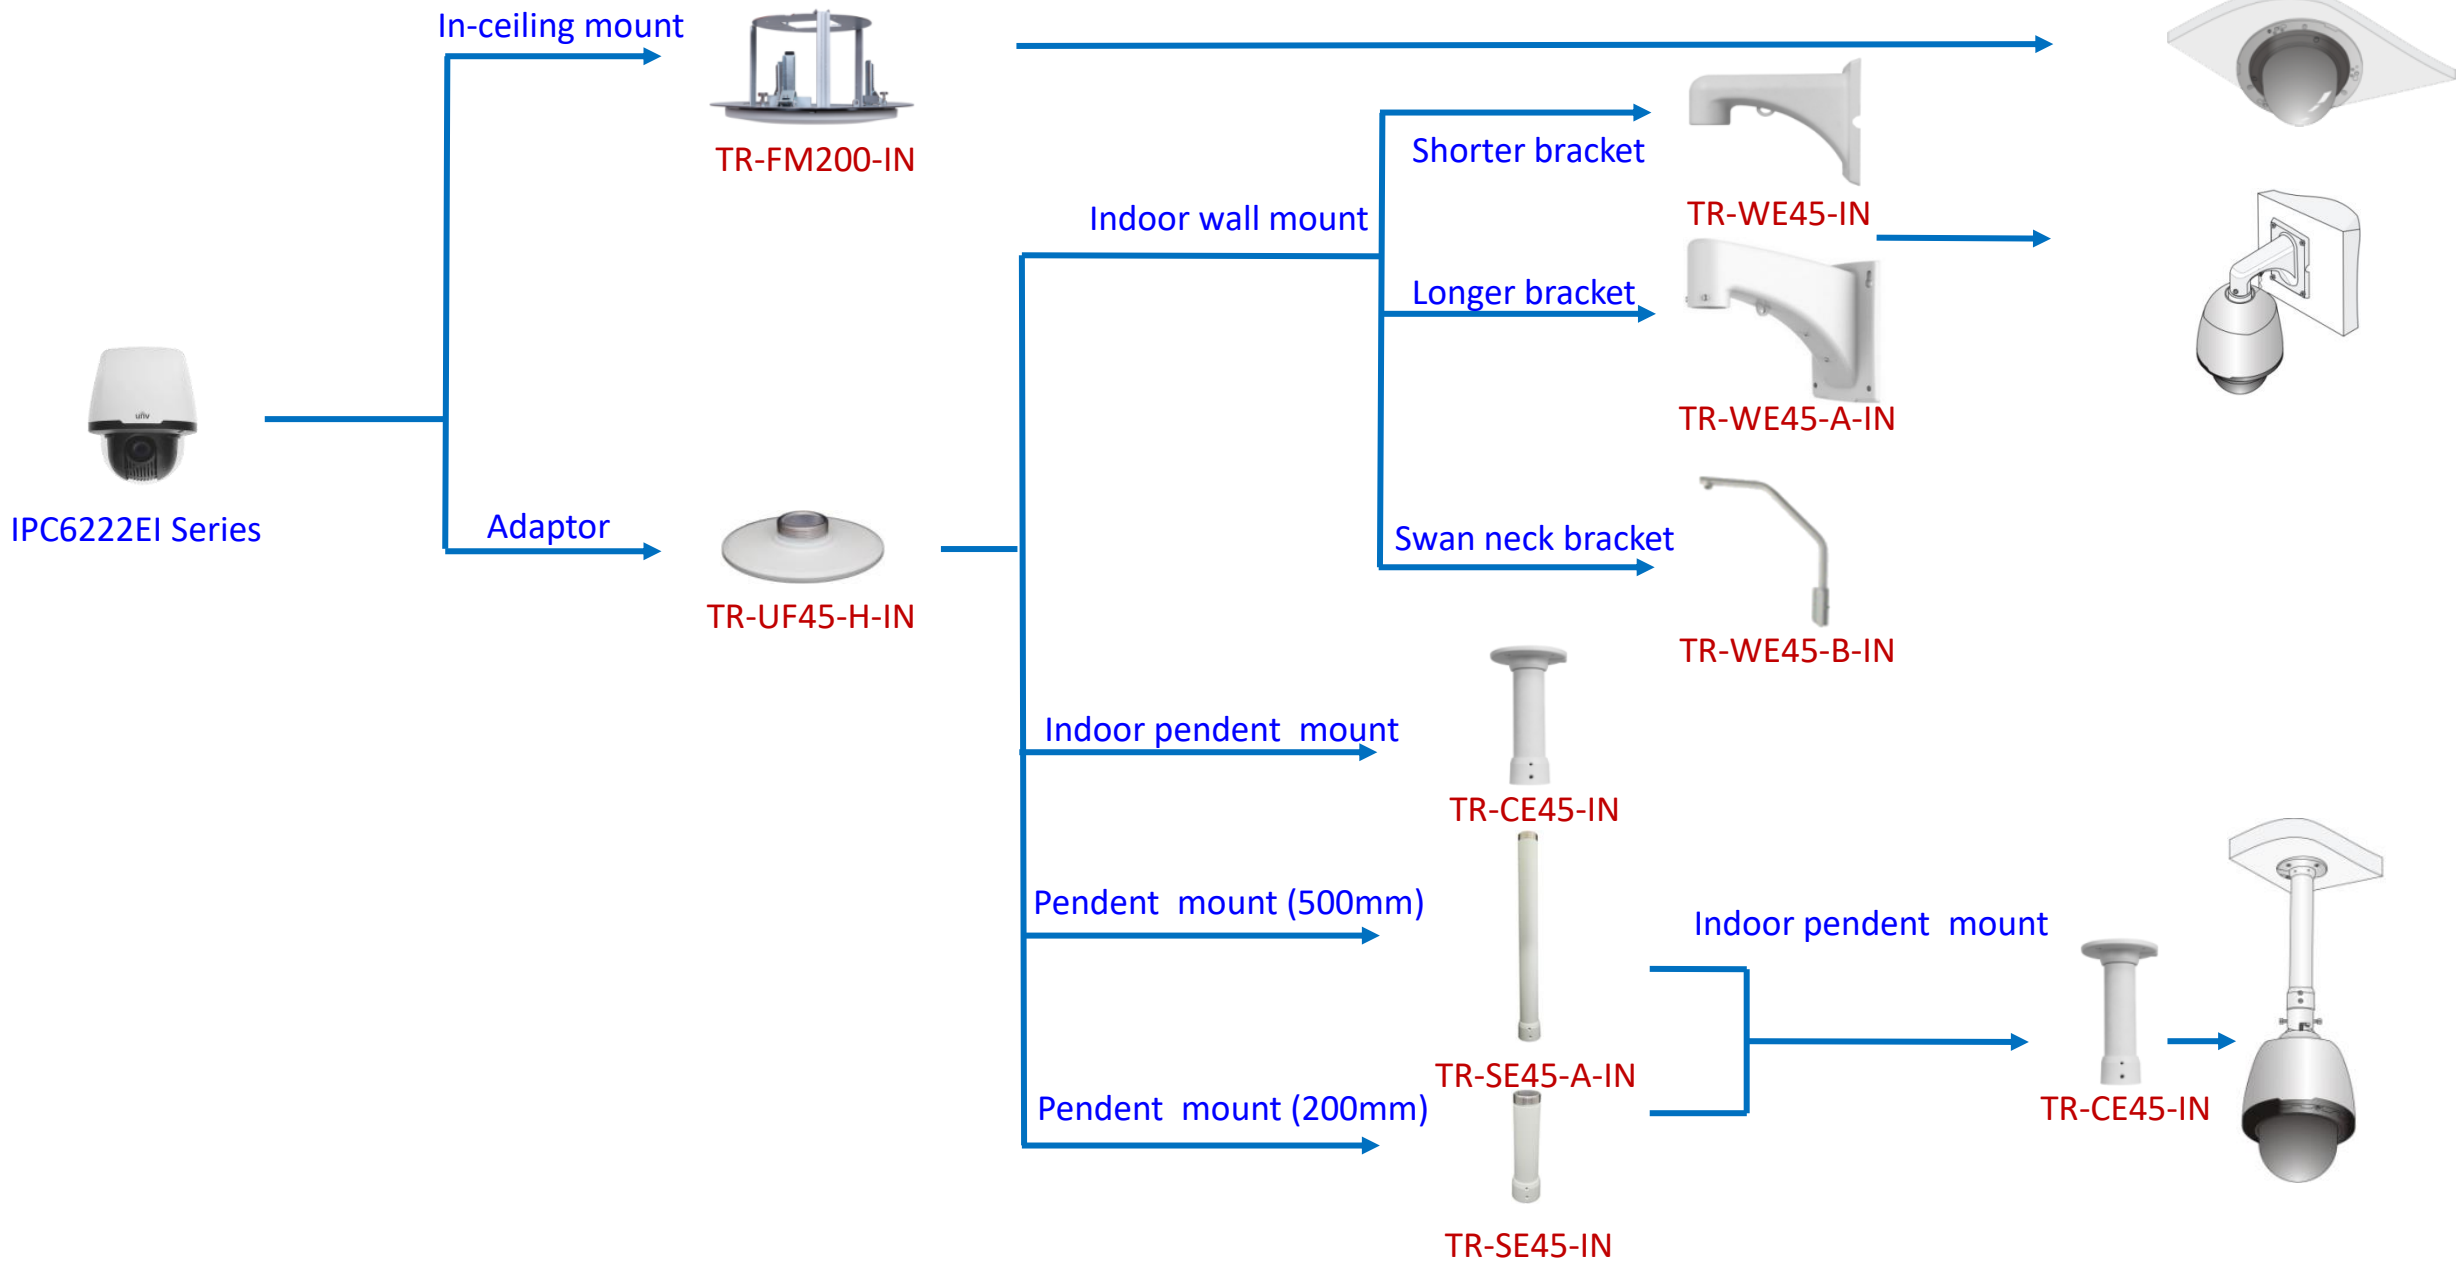

Dome camera mount

Fisheye camera mount

Dome camera Indoor pendent mount

*Release: 2019Q1

Junction box

- IPC323X series + TR-JB04-C-IN
- PRIME series
IPC363X
PRIME series
IPC361X S/E + TR-JB03-H-IN
Mini PTZ
PRIME series
IPC353X
- IPC361X LB/LE + TR-JB03-I-IN
IPC361X SR -F
- IPC32X series
IPC31X series + TR-JB03-G-IN
IPC354 series
IPC3616 series
IPC361X SS/SB series
- 868 fisheye + TR-JB04-D-IN
- 814 fisheye + TR-JB03-H-IN
815 fisheye
- IPC373XSE series

IPC68xx Series
/TIC6831ER-F50-4X38P

Pendent mount adaptor is for **indoor**.

Outdoor installation should take care of waterproof.

Indoor PTZ camera mount

Indoor PTZ camera mount

Omniview Network Camera + PTZ dome

Omniview Network Camera
+
PTZ dome

wall mount

TR-WE45-E-IN

pole mount

KIT-TR4-1

Positioning system mount

It is necessary to ensure that the mounting base is firm enough

The logo for Uniview, featuring the word "uniview" in a white, lowercase, sans-serif font. A thin white line arches over the "i" and "v". The text is centered within a white graphic element that consists of a horizontal line with rounded ends, forming a shallow U-shape that frames the text from below and sides.