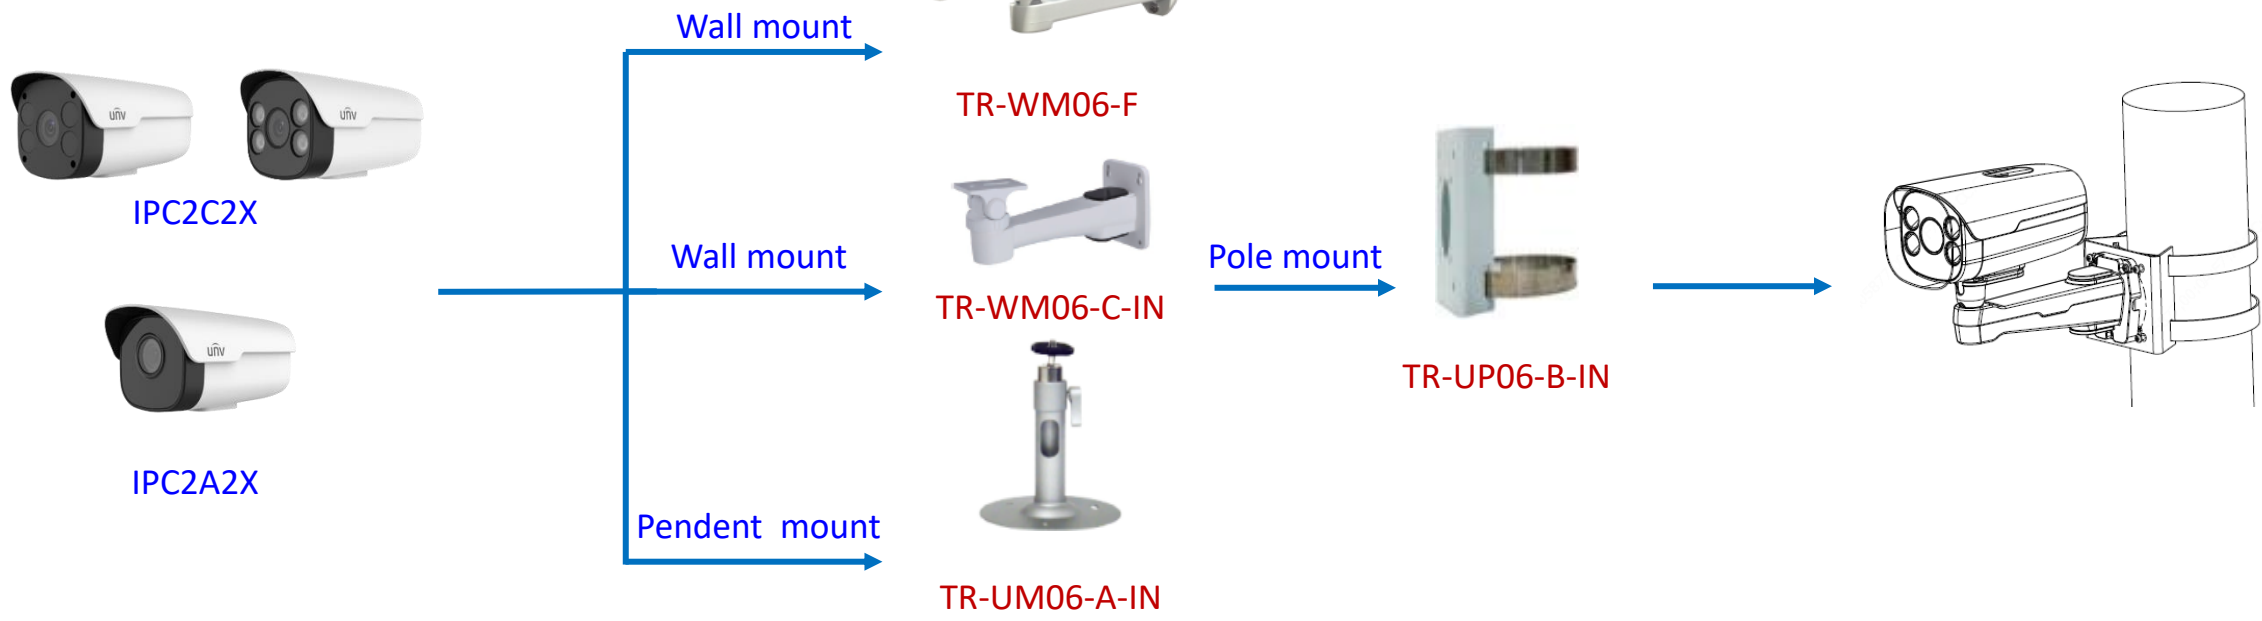

IPC Accessories Installation Guide

2022-01-17

Box camera mount

Dome camera mount

Dome camera mount

Dome camera mount

Electric-box Transfer plate

Dome camera mount

Dome camera mount

Fisheye camera mount

Dome camera Indoor pendent mount

*Release: 2019Q1

Junction box

- IPC323X series + TR-JB04-C-IN
- PRIME series
IPC363X
PRIME series
IPC361X S/E + TR-JB03-H-IN
Mini PTZ
PRIME series
IPC353X
- IPC361X LB/LE + TR-JB03-I-IN
IPC361X SR -F
- IPC32X series
IPC31X series + TR-JB03-G-IN
IPC354 series
IPC3616 series
IPC361X SS/SB series
- 868 fisheye + TR-JB04-D-IN
- 814 fisheye + TR-JB03-H-IN
815 fisheye
- IPC373XSE series

Indoor pendent mount

Bullet camera mount

Bullet camera mount

Mini Bullet camera mount

EASY/PRIME series
IPC21XX

IPC231X SB IPC2128 SB

IPC232X LB IPC21XX
(Round mount)

Bullet camera mount

IPC68xx Series
/TIC6831ER-F50-4X38P

Pendent mount adaptor is for **indoor**.

Outdoor installation should take care of waterproof.

Indoor PTZ camera mount

Indoor PTZ camera mount

Omniview Network Camera + PTZ dome