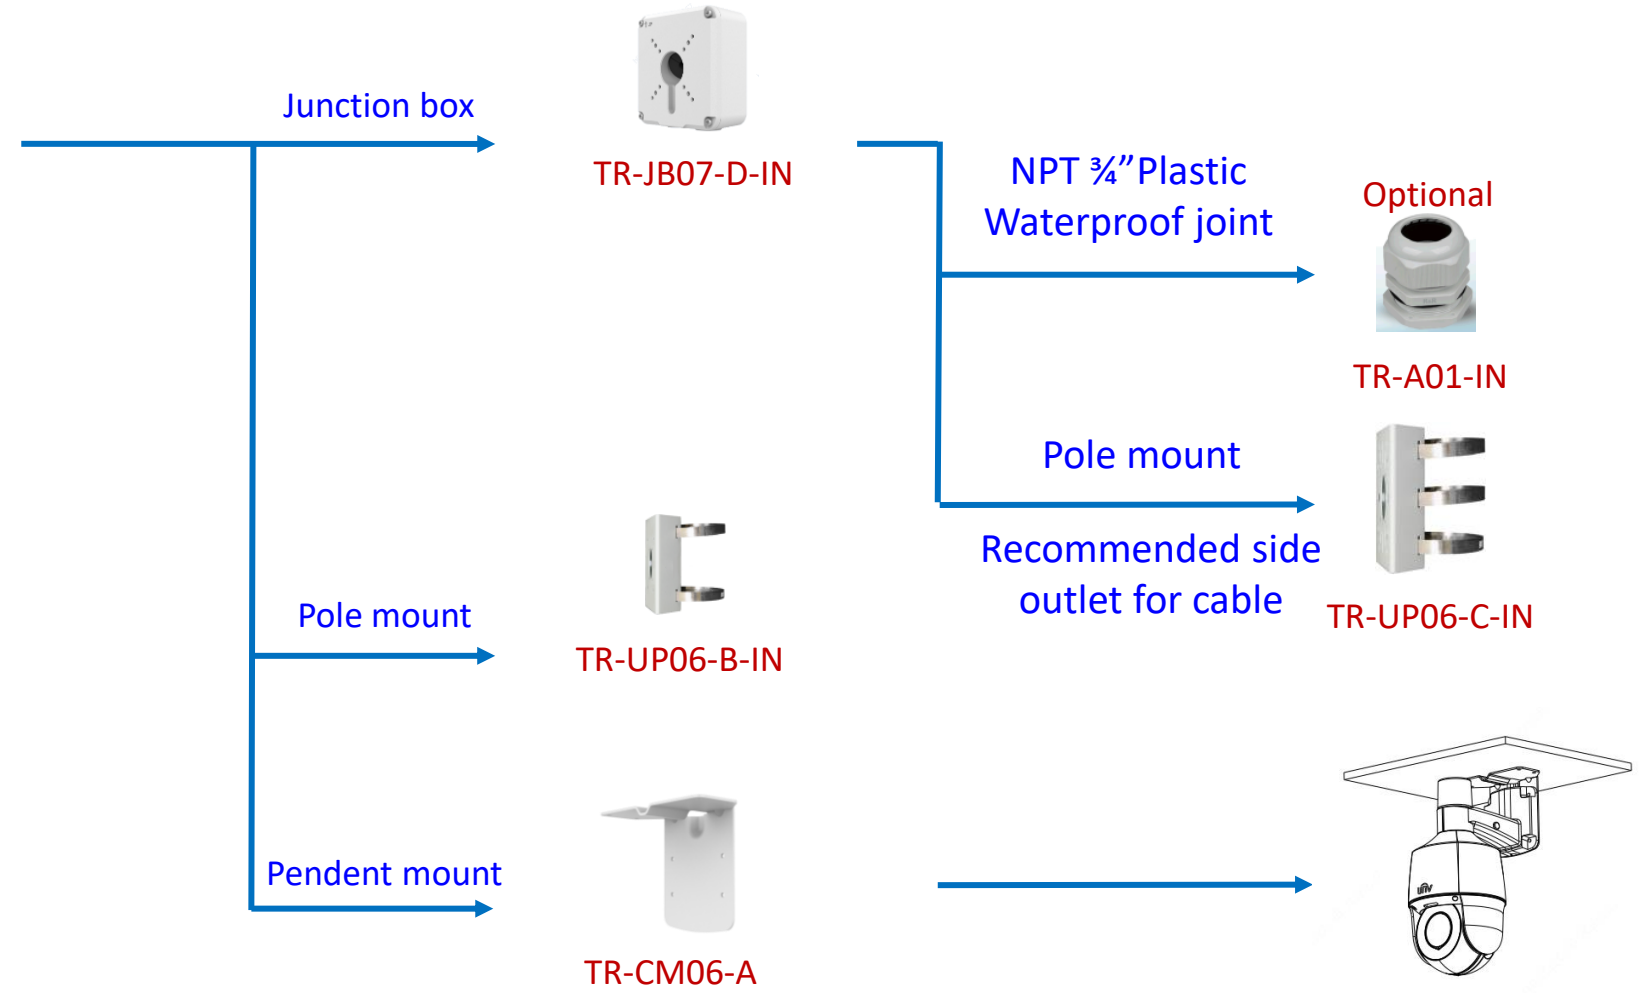

Dome camera mount

Fisheye camera mount

Dome camera Indoor pendent mount

*Release: 2019Q1

Junction box

- IPC323X series + TR-JB04-C-IN
- PRIME series
IPC363X
PRIME series
IPC361X S/E + TR-JB03-H-IN
Mini PTZ
PRIME series
IPC353X
- IPC361X LB/LE + TR-JB03-I-IN
IPC361X SR -F
- IPC32X series
IPC31X series + TR-JB03-G-IN
IPC354 series
IPC3616 series
IPC361X SS/SB series
- 868 fisheye + TR-JB04-D-IN
- 814 fisheye + TR-JB03-H-IN
815 fisheye
- IPC373XSE series

Positioning system mount

IPC672 Series

IPC6312 Series

IPC675 Series

PTZ camera mount

IPC62xx Series
IPC63xx Series
IPC66xx Series

IPC6424SR-X25-VF

PTZ camera mount

IPC68xx Series
/TIC6831ER-F50-4X38P

Pendent mount adaptor is for **indoor**.

Outdoor installation should take care of waterproof.

Indoor PTZ camera mount

Indoor PTZ camera mount

Omniview Network Camera + PTZ dome

Omniview Network Camera
+
PTZ dome

wall mount

TR-WE45-E-IN

pole mount

KIT-TR4-1

Positioning system mount

It is necessary to ensure that the mounting base is firm enough

The logo for Uniview, featuring the word "uniview" in a white, lowercase, sans-serif font. A thin white line arches over the "i" and "v". The text is centered within a white graphic element that consists of a horizontal line with rounded ends, forming a shallow U-shape that frames the text from below and sides.