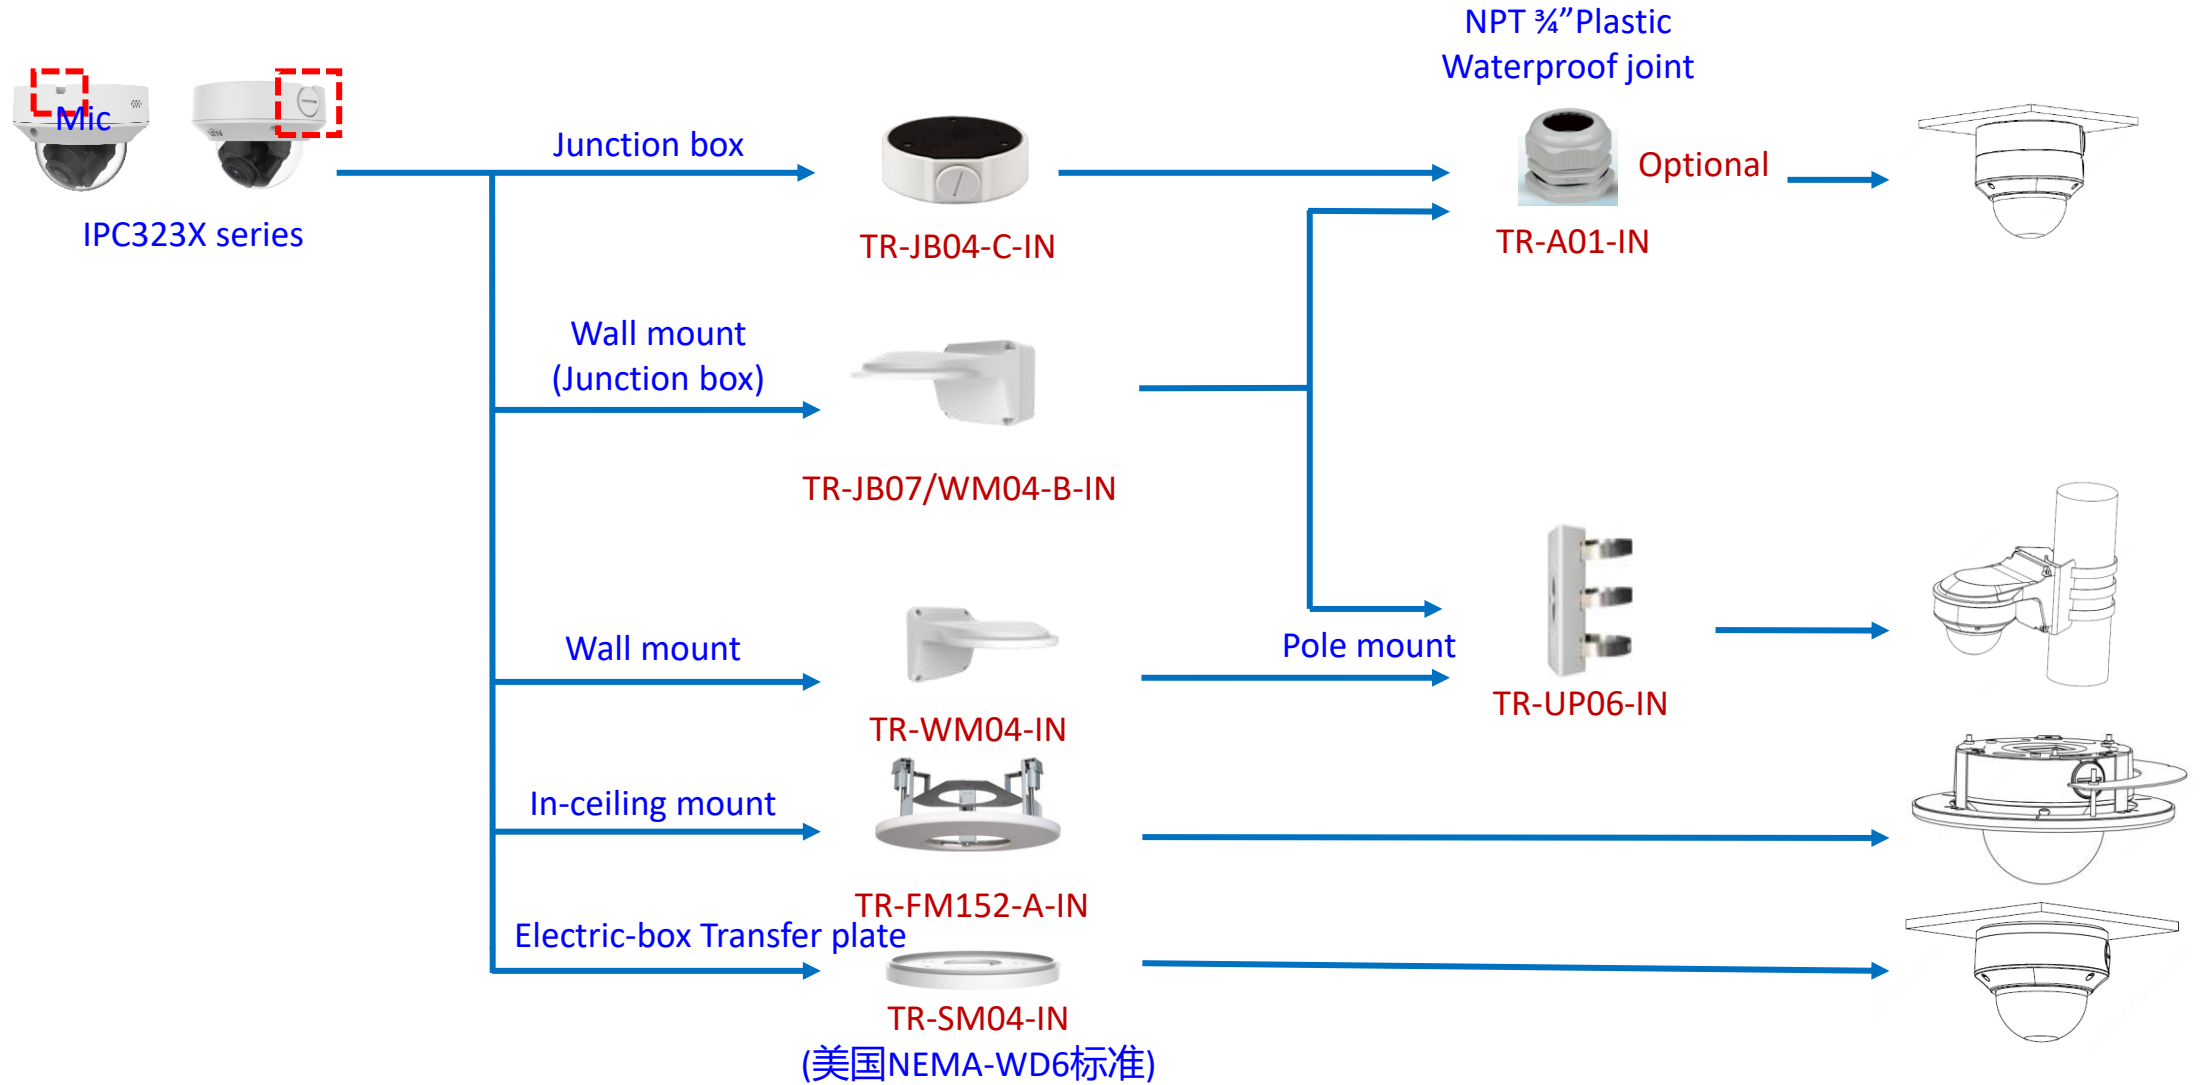

IPC Accessories Installation Guide

2022-01-17

Box camera mount

Dome camera mount

Dome camera mount

Dome camera mount

Electric-box Transfer plate

Dome camera mount

Dome camera mount

Fisheye camera mount

Dome camera Indoor pendent mount

*Release: 2019Q1

Junction box

- IPC323X series + TR-JB04-C-IN
- PRIME series
IPC363X
PRIME series
IPC361X S/E + TR-JB03-H-IN
Mini PTZ
PRIME series
IPC353X
- IPC361X LB/LE + TR-JB03-I-IN
IPC361X SR -F
- IPC32X series
IPC31X series + TR-JB03-G-IN
IPC354 series
IPC3616 series
IPC361X SS/SB series
- 868 fisheye + TR-JB04-D-IN
- 814 fisheye + TR-JB03-H-IN
815 fisheye
- IPC373XSE series

Indoor pendent mount

Bullet camera mount

Bullet camera mount

Mini Bullet camera mount

EASY/PRIME series
IPC21XX

IPC231X SB IPC2128 SB

IPC232X LB IPC21XX
(Round mount)

Bullet camera mount

IPC68xx Series
/TIC6831ER-F50-4X38P

Pendent mount adaptor is for **indoor**.

Outdoor installation should take care of waterproof.

Indoor PTZ camera mount

Indoor PTZ camera mount

Omniview Network Camera + PTZ dome