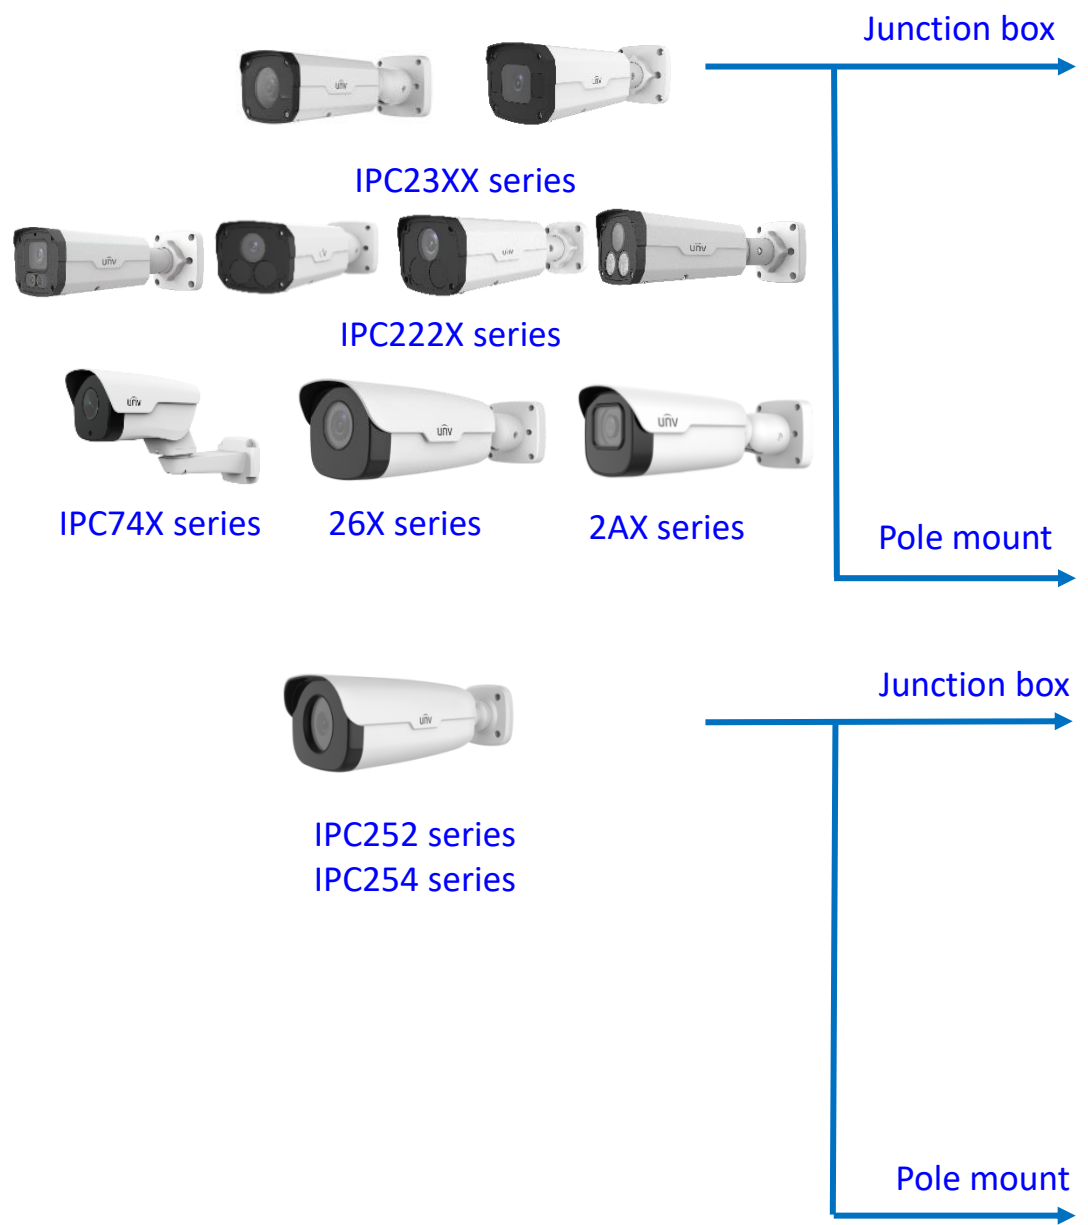

IPC Accessories Installation Guide

2022-01-17

Box camera mount

Dome camera mount

Dome camera mount

Dome camera mount

Electric-box Transfer plate

Dome camera mount

Dome camera mount

Fisheye camera mount

Dome camera Indoor pendent mount

*Release: 2019Q1

Junction box

- IPC323X series + TR-JB04-C-IN
- PRIME series
IPC363X
PRIME series
IPC361X S/E + TR-JB03-H-IN
Mini PTZ
PRIME series
IPC353X
- IPC361X LB/LE + TR-JB03-I-IN
IPC361X SR -F
- IPC32X series
IPC31X series + TR-JB03-G-IN
IPC354 series
IPC3616 series
IPC361X SS/SB series
- 868 fisheye + TR-JB04-D-IN
- 814 fisheye + TR-JB03-H-IN
815 fisheye
- IPC373XSE series

Indoor pendent mount

Bullet camera mount

Bullet camera mount

Mini Bullet camera mount

EASY/PRIME series
IPC21XX

IPC231X SB IPC2128 SB

IPC232X LB IPC21XX
(Round mount)

Bullet camera mount

IPC68xx Series
/TIC6831ER-F50-4X38P

Pendent mount adaptor is for **indoor**.

Outdoor installation should take care of waterproof.

Indoor PTZ camera mount

Indoor PTZ camera mount

Omniview Network Camera + PTZ dome