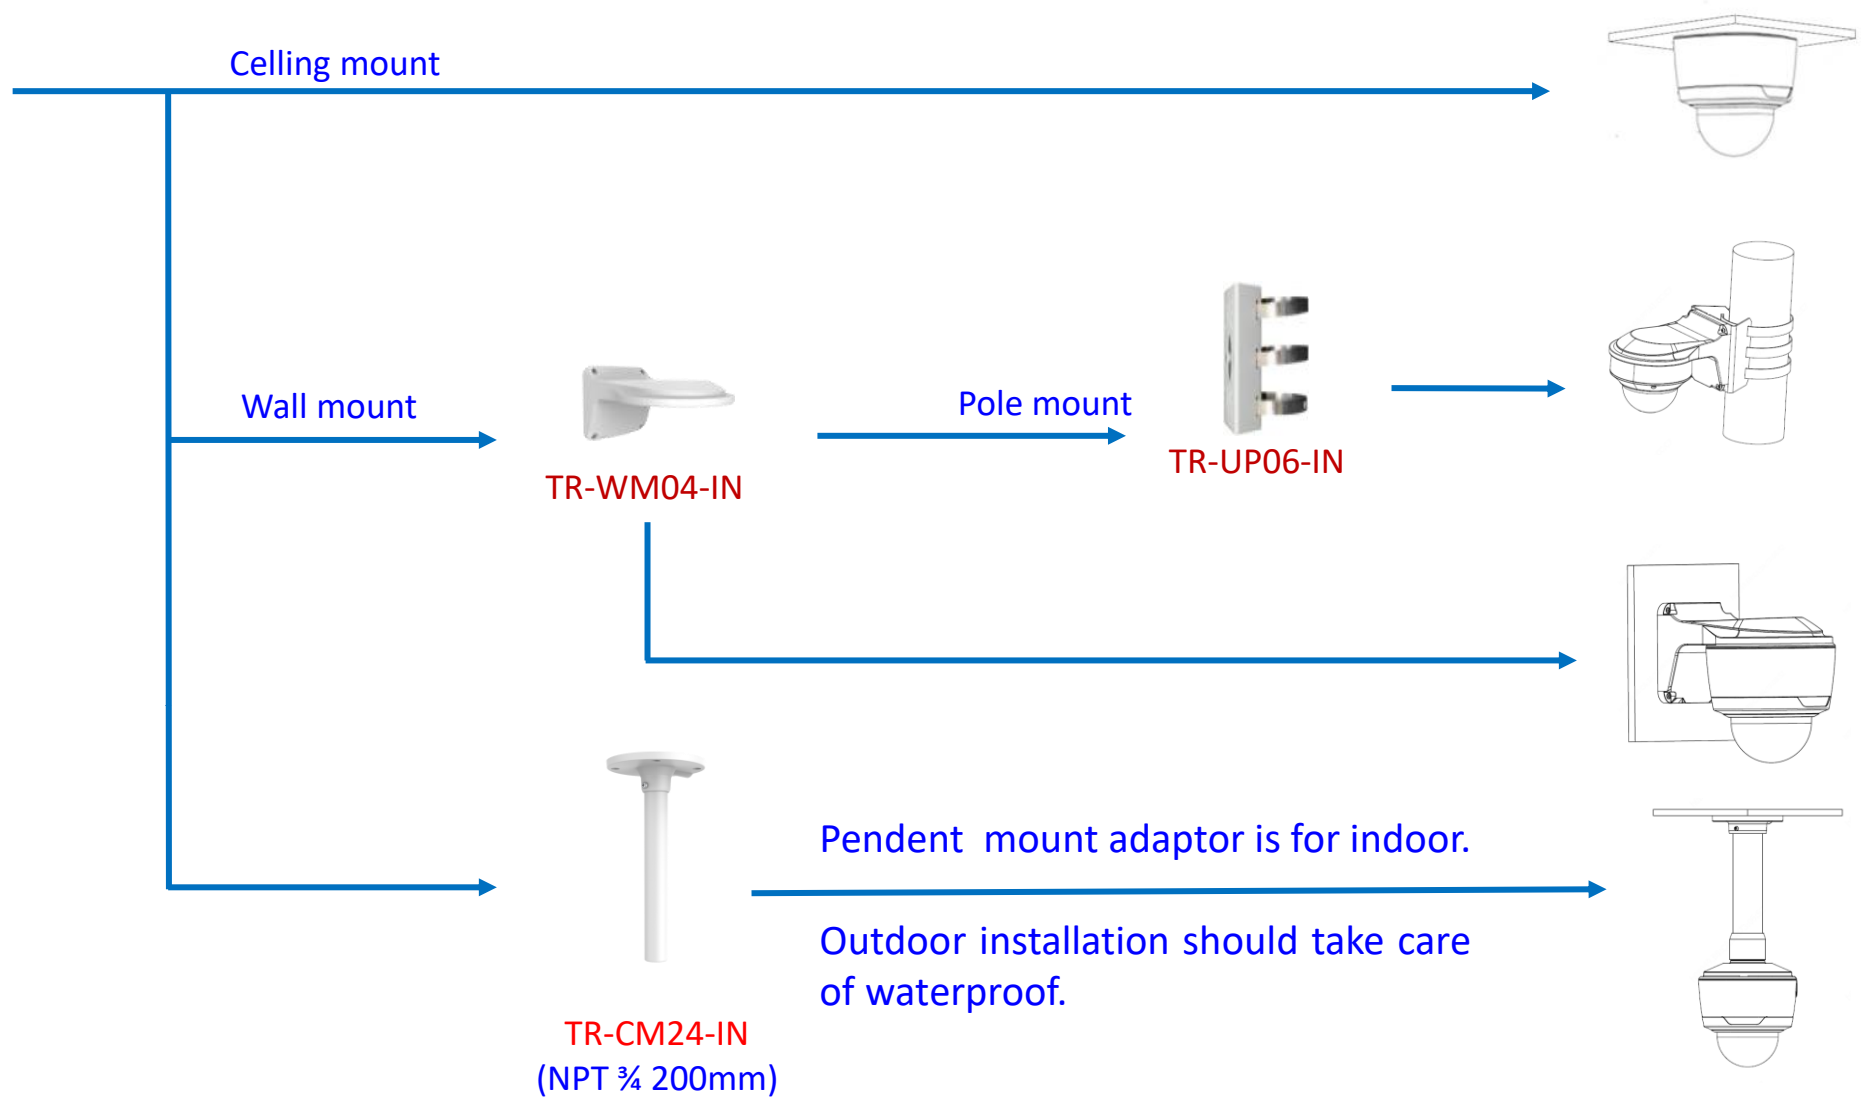

IPC Accessories Installation Guide

2022-01-17

Box camera mount

Dome camera mount

Dome camera mount

Dome camera mount

Electric-box Transfer plate

Dome camera mount

Dome camera mount

Fisheye camera mount

Dome camera Indoor pendent mount

*Release: 2019Q1

Junction box

- IPC323X series + TR-JB04-C-IN
- PRIME series
IPC363X
PRIME series
IPC361X S/E + TR-JB03-H-IN
Mini PTZ
PRIME series
IPC353X
- IPC361X LB/LE + TR-JB03-I-IN
IPC361X SR -F
- IPC32X series
IPC31X series + TR-JB03-G-IN
IPC354 series
IPC3616 series
IPC361X SS/SB series
- 868 fisheye + TR-JB04-D-IN
- 814 fisheye + TR-JB03-H-IN
815 fisheye
- IPC373XSE series

IPC68xx Series
/TIC6831ER-F50-4X38P

Pendent mount adaptor is for **indoor**.

Outdoor installation should take care of waterproof.

Indoor PTZ camera mount

Indoor PTZ camera mount

Omniview Network Camera + PTZ dome

Omniview Network Camera
+
PTZ dome

wall mount

TR-WE45-E-IN

pole mount

KIT-TR4-1

Positioning system mount

It is necessary to ensure that the mounting base is firm enough

The logo for Uniview, featuring the word "uniview" in a white, lowercase, sans-serif font. A thin white line arches over the "i" and "v". The text is centered within a white graphic element that consists of a horizontal line with rounded ends, forming a shallow U-shape that frames the text from below and sides.