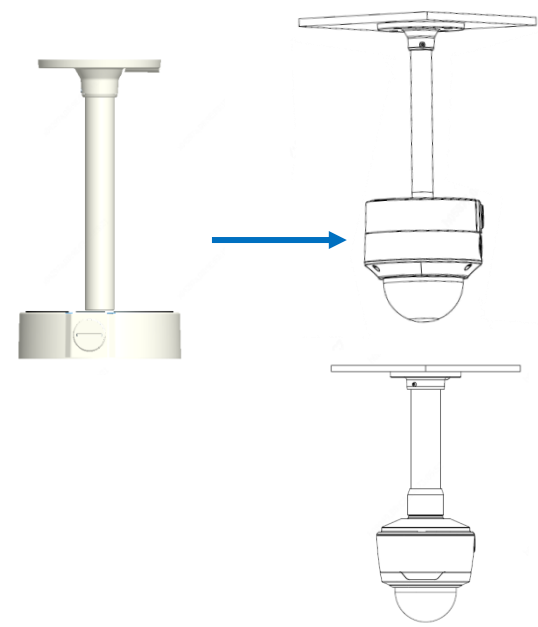

IPC Accessories Installation Guide

2022-01-17

Box camera mount

Dome camera mount

Dome camera mount

Dome camera mount

Electric-box Transfer plate

Dome camera mount

Dome camera mount

Fisheye camera mount

Dome camera Indoor pendent mount

*Release: 2019Q1

Junction box

- IPC323X series + TR-JB04-C-IN
- PRIME series
IPC363X
PRIME series
IPC361X S/E + TR-JB03-H-IN
Mini PTZ
PRIME series
IPC353X
- IPC361X LB/LE + TR-JB03-I-IN
IPC361X SR -F
- IPC32X series
IPC31X series + TR-JB03-G-IN
IPC354 series
IPC3616 series
IPC361X SS/SB series
- 868 fisheye + TR-JB04-D-IN
- 814 fisheye + TR-JB03-H-IN
815 fisheye
- IPC373XSE series

Indoor pendent mount

Bullet camera mount

Bullet camera mount

Mini Bullet camera mount

EASY/PRIME series
IPC21XX

IPC231X SB IPC2128 SB

IPC232X LB IPC21XX
(Round mount)

Bullet camera mount

IPC68xx Series
/TIC6831ER-F50-4X38P

Pendent mount adaptor is for **indoor**.

Outdoor installation should take care of waterproof.

Indoor PTZ camera mount

Indoor PTZ camera mount

Omniview Network Camera + PTZ dome