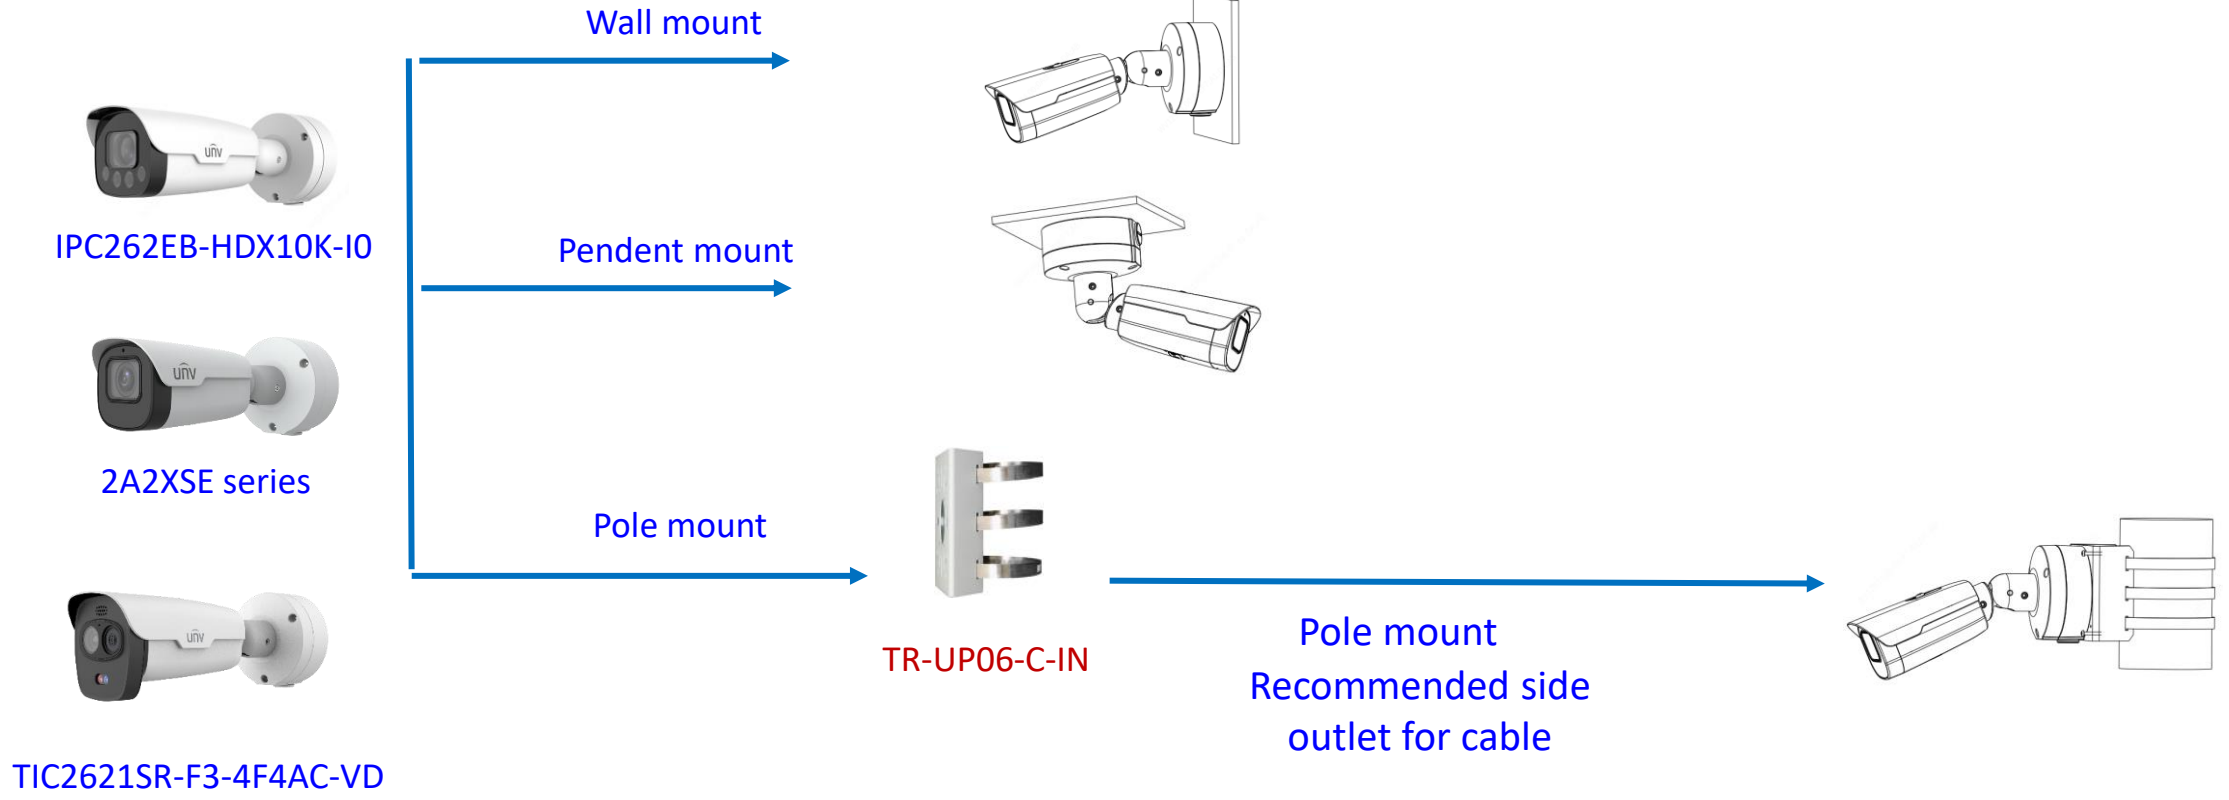

Dome camera mount

Fisheye camera mount

Dome camera Indoor pendent mount

*Release: 2019Q1

Junction box

- IPC323X series + TR-JB04-C-IN
- PRIME series
IPC363X
PRIME series
IPC361X S/E + TR-JB03-H-IN
Mini PTZ
PRIME series
IPC353X
- IPC361X LB/LE + TR-JB03-I-IN
IPC361X SR -F
- IPC32X series
IPC31X series + TR-JB03-G-IN
IPC354 series
IPC3616 series
IPC361X SS/SB series
- 868 fisheye + TR-JB04-D-IN
- 814 fisheye + TR-JB03-H-IN
815 fisheye
- IPC373XSE series

Indoor pendent mount

Bullet camera mount

Bullet camera mount

Mini Bullet camera mount

EASY/PRIME series
IPC21XX

IPC231X SB IPC2128 SB

IPC232X LB IPC21XX
(Round mount)

Bullet camera mount

IPC68xx Series
/TIC6831ER-F50-4X38P

Pendent mount adaptor is for **indoor**.

Outdoor installation should take care of waterproof.

Indoor PTZ camera mount

Indoor PTZ camera mount

Omniview Network Camera + PTZ dome