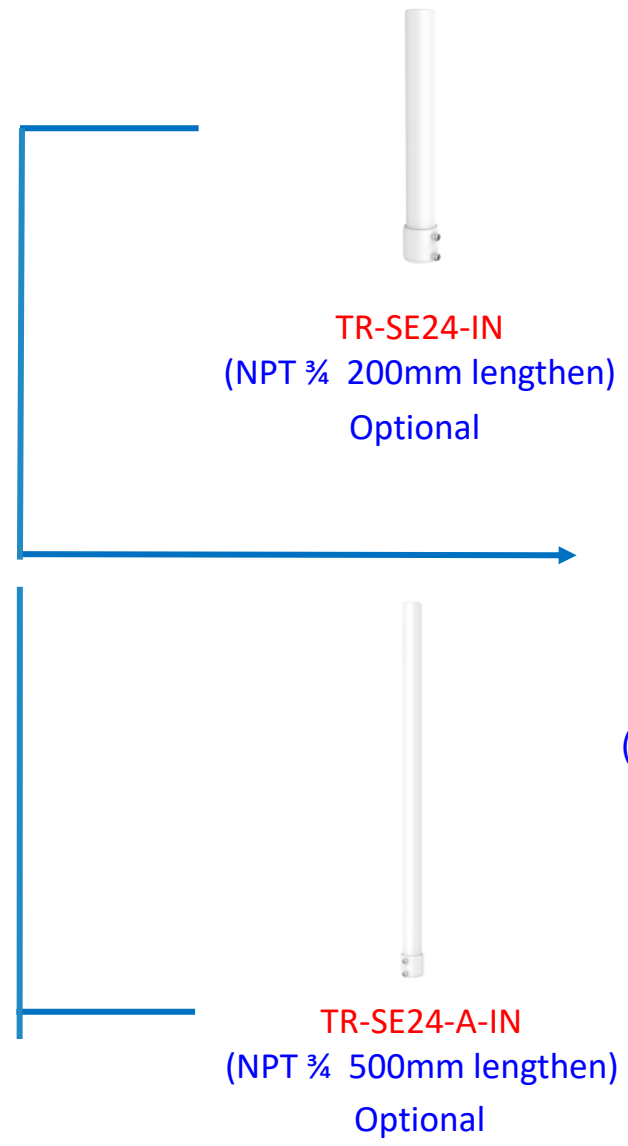

IPC Accessories Installation Guide

2022-01-17

Box camera mount

Dome camera mount

Dome camera mount

Dome camera mount

Electric-box Transfer plate

Dome camera mount

Dome camera mount

Fisheye camera mount

Dome camera Indoor pendent mount

*Release: 2019Q1

Junction box

- IPC323X series + TR-JB04-C-IN
- PRIME series
IPC363X
PRIME series
IPC361X S/E + TR-JB03-H-IN
Mini PTZ
PRIME series
IPC353X
- IPC361X LB/LE + TR-JB03-I-IN
IPC361X SR -F
- IPC32X series
IPC31X series + TR-JB03-G-IN
IPC354 series
IPC3616 series
IPC361X SS/SB series
- 868 fisheye + TR-JB04-D-IN
- 814 fisheye + TR-JB03-H-IN
815 fisheye
- IPC373XSE series

Indoor pendent mount

Bullet camera mount

Bullet camera mount

Mini Bullet camera mount

EASY/PRIME series
IPC21XX

IPC231X SB IPC2128 SB

IPC232X LB IPC21XX
(Round mount)

Bullet camera mount