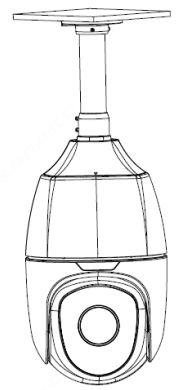

Indoor pendent mount

Bullet camera mount

Bullet camera mount

Mini Bullet camera mount

EASY/PRIME series
IPC21XX

IPC231X SB IPC2128 SB

IPC232X LB IPC21XX
(Round mount)

Bullet camera mount

Positioning system mount

IPC672 Series

IPC6312 Series

IPC675 Series

PTZ camera mount

IPC62xx Series
IPC63xx Series
IPC66xx Series

IPC6424SR-X25-VF

PTZ camera mount

IPC68xx Series
/TIC6831ER-F50-4X38P

Pendent mount adaptor is for **indoor**.

Outdoor installation should take care of waterproof.

Indoor PTZ camera mount

Indoor PTZ camera mount

Omniview Network Camera + PTZ dome

Omniview Network Camera
+
PTZ dome

wall mount

TR-WE45-E-IN

pole mount

KIT-TR4-1

Positioning system mount

It is necessary to ensure that the mounting base is firm enough

The logo for Uniview, featuring the word "uniview" in a white, lowercase, sans-serif font. A thin white line arches over the "i" and "v". The text is centered within a white graphic element that consists of a horizontal line with rounded ends, forming a shallow U-shape that frames the text from below and sides.