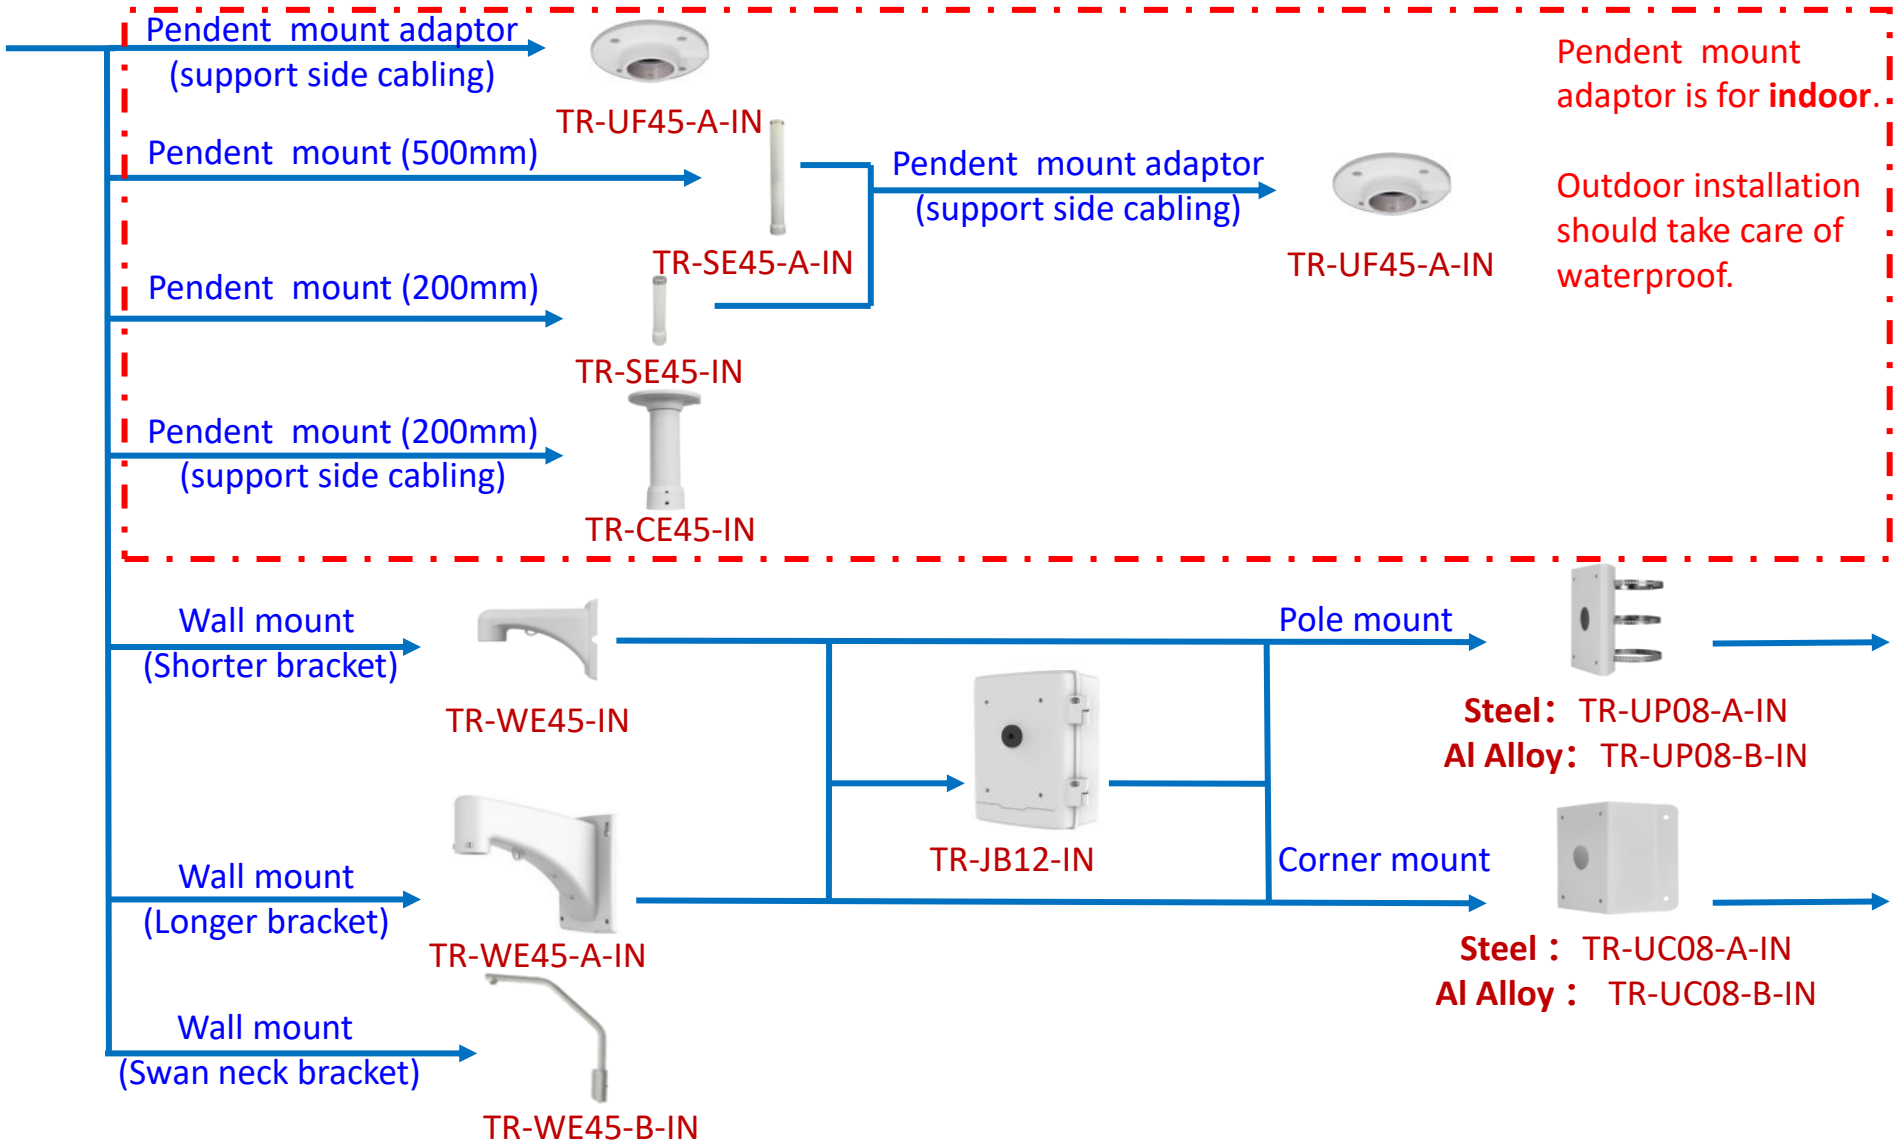

Dome camera mount

Fisheye camera mount

Dome camera Indoor pendent mount

*Release: 2019Q1

Junction box

- IPC323X series + TR-JB04-C-IN
- PRIME series
IPC363X
PRIME series
IPC361X S/E + TR-JB03-H-IN
Mini PTZ
PRIME series
IPC353X
- IPC361X LB/LE + TR-JB03-I-IN
IPC361X SR -F
- IPC32X series
IPC31X series + TR-JB03-G-IN
IPC354 series
IPC3616 series
IPC361X SS/SB series
- 868 fisheye + TR-JB04-D-IN
- 814 fisheye + TR-JB03-H-IN
815 fisheye
- IPC373XSE series

Positioning system mount

IPC672 Series

IPC6312 Series

IPC675 Series

PTZ camera mount

IPC62xx Series
IPC63xx Series
IPC66xx Series

IPC6424SR-X25-VF

PTZ camera mount

IPC68xx Series
/TIC6831ER-F50-4X38P

Pendent mount adaptor is for **indoor**.

Outdoor installation should take care of waterproof.

Indoor PTZ camera mount

Indoor PTZ camera mount

Omniview Network Camera + PTZ dome

Omniview Network Camera
+
PTZ dome

wall mount

TR-WE45-E-IN

pole mount

KIT-TR4-1

Positioning system mount

It is necessary to ensure that the mounting base is firm enough

The logo for Uniview, featuring the word "uniview" in a white, lowercase, sans-serif font. A thin white line arches over the "i" and "v". The text is centered within a white graphic element that consists of a horizontal line with rounded ends, forming a shallow U-shape that frames the text from below and sides.