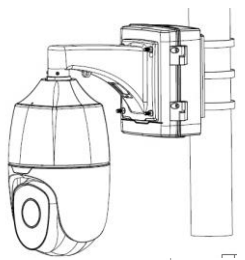

IPC68xx Series
/TIC6831ER-F50-4X38P

Pendent mount adaptor is for **indoor**.

Outdoor installation should take care of waterproof.

Indoor PTZ camera mount

Indoor PTZ camera mount

Omniview Network Camera + PTZ dome

Omniview Network Camera
+
PTZ dome

wall mount

TR-WE45-E-IN

pole mount

KIT-TR4-1

Positioning system mount

It is necessary to ensure that the mounting base is firm enough

The logo for Uniview, featuring the word "uniview" in a white, lowercase, sans-serif font. A thin white line arches over the "i" and "v". The text is centered within a white graphic element that consists of a horizontal line with rounded ends, forming a shallow U-shape that frames the text from below and sides.