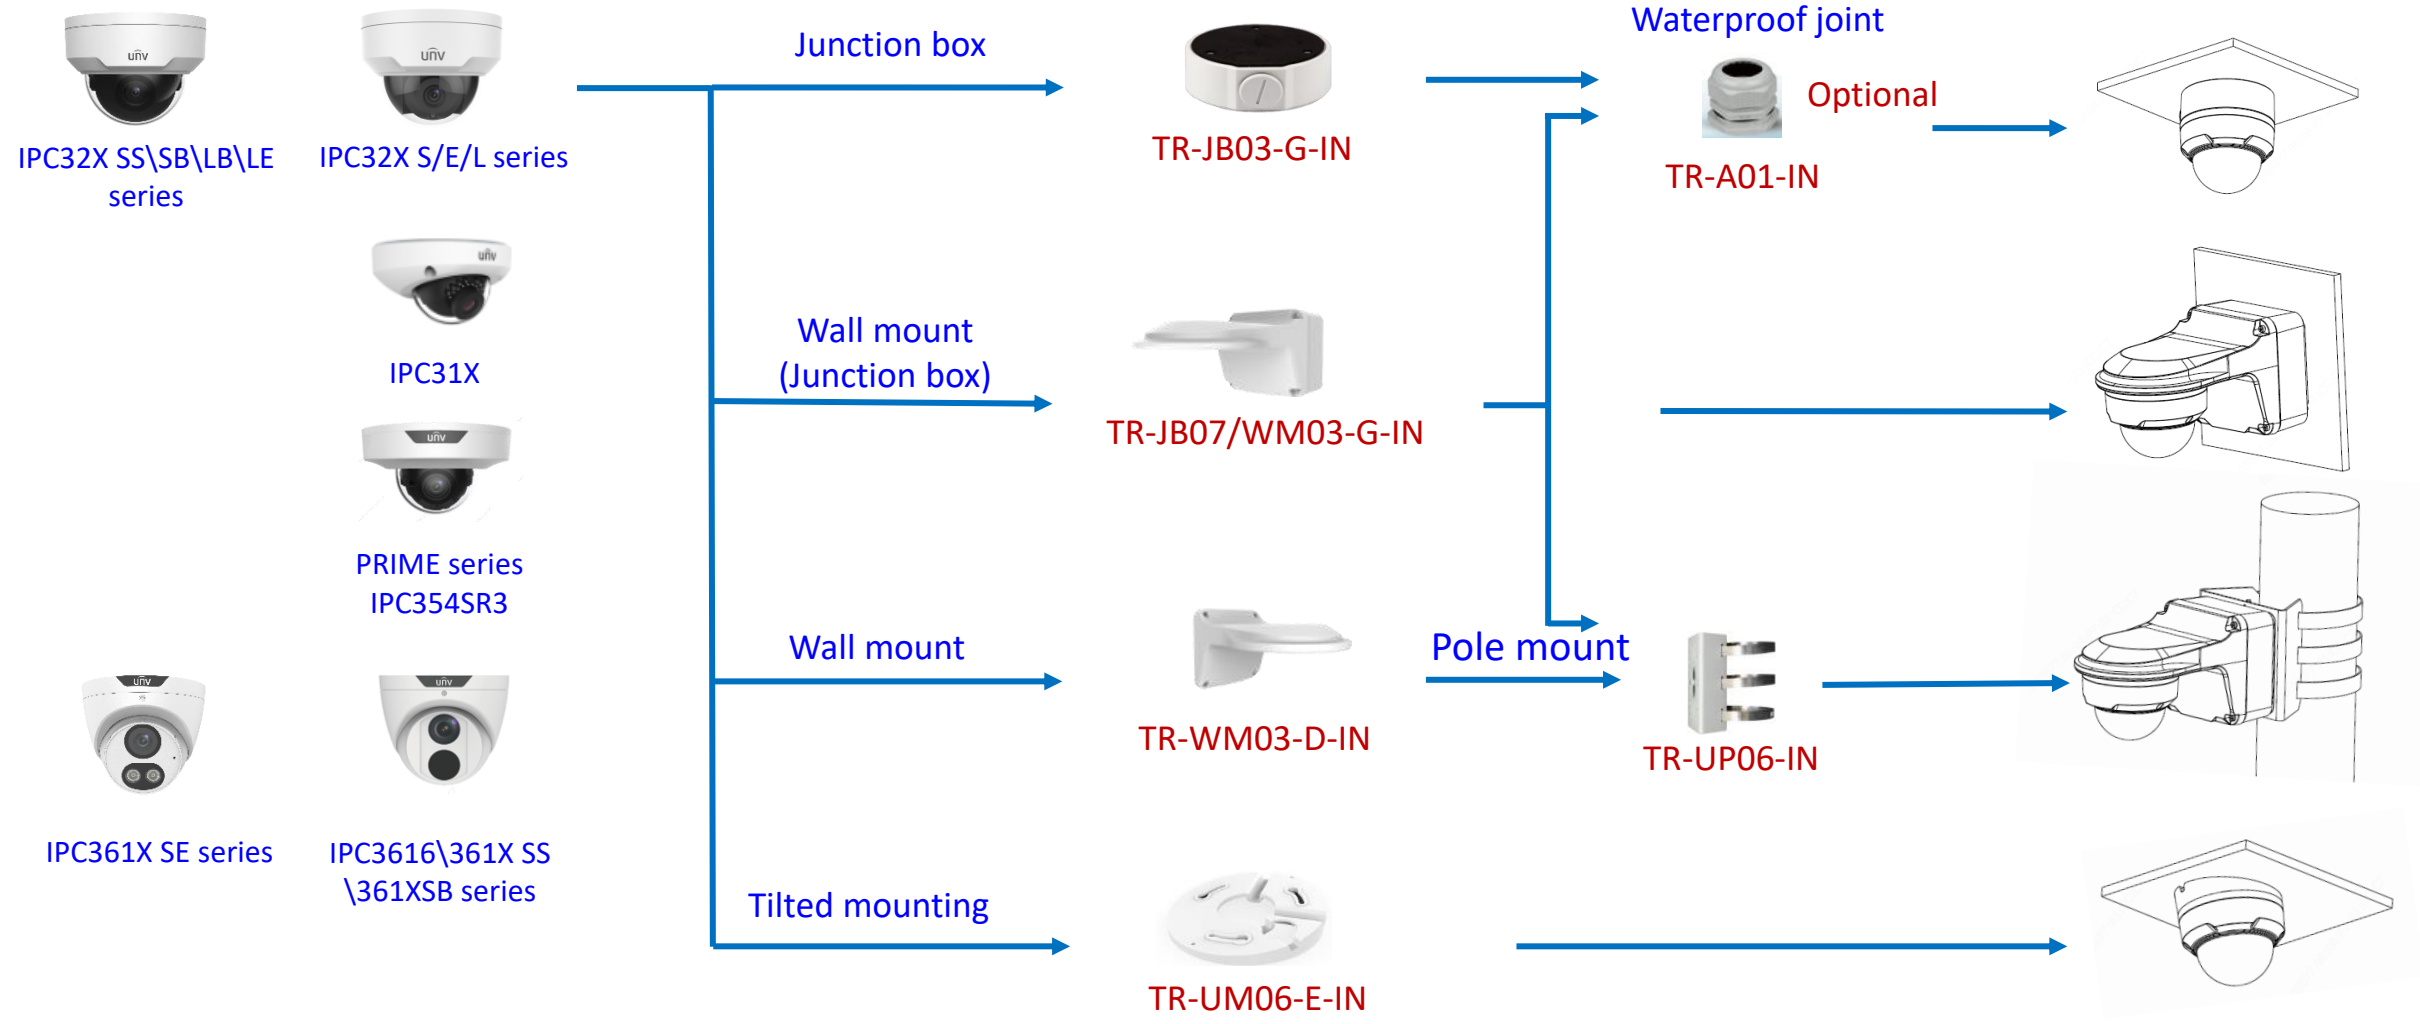

IPC Accessories Installation Guide

2022-01-17

Box camera mount

Dome camera mount

Dome camera mount

Dome camera mount

Electric-box Transfer plate

Dome camera mount

Dome camera mount

Fisheye camera mount

Dome camera Indoor pendent mount

*Release: 2019Q1

Junction box

- IPC323X series + TR-JB04-C-IN
- PRIME series
IPC363X
PRIME series
IPC361X S/E + TR-JB03-H-IN
Mini PTZ
PRIME series
IPC353X
- IPC361X LB/LE + TR-JB03-I-IN
IPC361X SR -F
- IPC32X series
IPC31X series + TR-JB03-G-IN
IPC354 series
IPC3616 series
IPC361X SS/SB series
- 868 fisheye + TR-JB04-D-IN
- 814 fisheye + TR-JB03-H-IN
815 fisheye
- IPC373XSE series

Indoor pendent mount

Bullet camera mount

Bullet camera mount

Mini Bullet camera mount

EASY/PRIME series
IPC21XX

IPC231X SB IPC2128 SB

IPC232X LB IPC21XX
(Round mount)

Bullet camera mount

IPC68xx Series
/TIC6831ER-F50-4X38P

Pendent mount adaptor is for **indoor**.

Outdoor installation should take care of waterproof.

Indoor PTZ camera mount

Indoor PTZ camera mount

Omniview Network Camera + PTZ dome