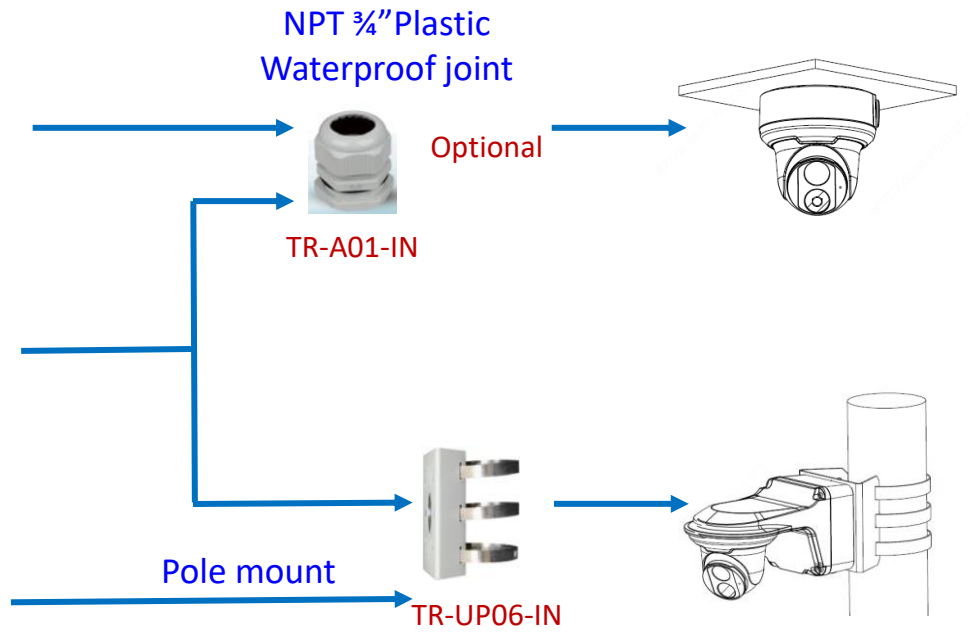

IPC Accessories Installation Guide

2022-01-17

Box camera mount

Dome camera mount

Dome camera mount

Dome camera mount

Electric-box Transfer plate

Dome camera mount

Dome camera mount

Fisheye camera mount

Dome camera Indoor pendent mount

*Release: 2019Q1

Junction box

- IPC323X series + TR-JB04-C-IN
- PRIME series
IPC363X
PRIME series
IPC361X S/E + TR-JB03-H-IN
Mini PTZ
PRIME series
IPC353X
- IPC361X LB/LE + TR-JB03-I-IN
IPC361X SR -F
- IPC32X series
IPC31X series + TR-JB03-G-IN
IPC354 series
IPC3616 series
IPC361X SS/SB series
- 868 fisheye + TR-JB04-D-IN
- 814 fisheye + TR-JB03-H-IN
815 fisheye
- IPC373XSE series

Indoor pendent mount

Bullet camera mount

Bullet camera mount

Mini Bullet camera mount

EASY/PRIME series
IPC21XX

IPC231X SB IPC2128 SB

IPC232X LB IPC21XX
(Round mount)

Bullet camera mount

IPC68xx Series
/TIC6831ER-F50-4X38P

Pendent mount adaptor is for **indoor**.

Outdoor installation should take care of waterproof.

Indoor PTZ camera mount

Indoor PTZ camera mount

Omniview Network Camera + PTZ dome