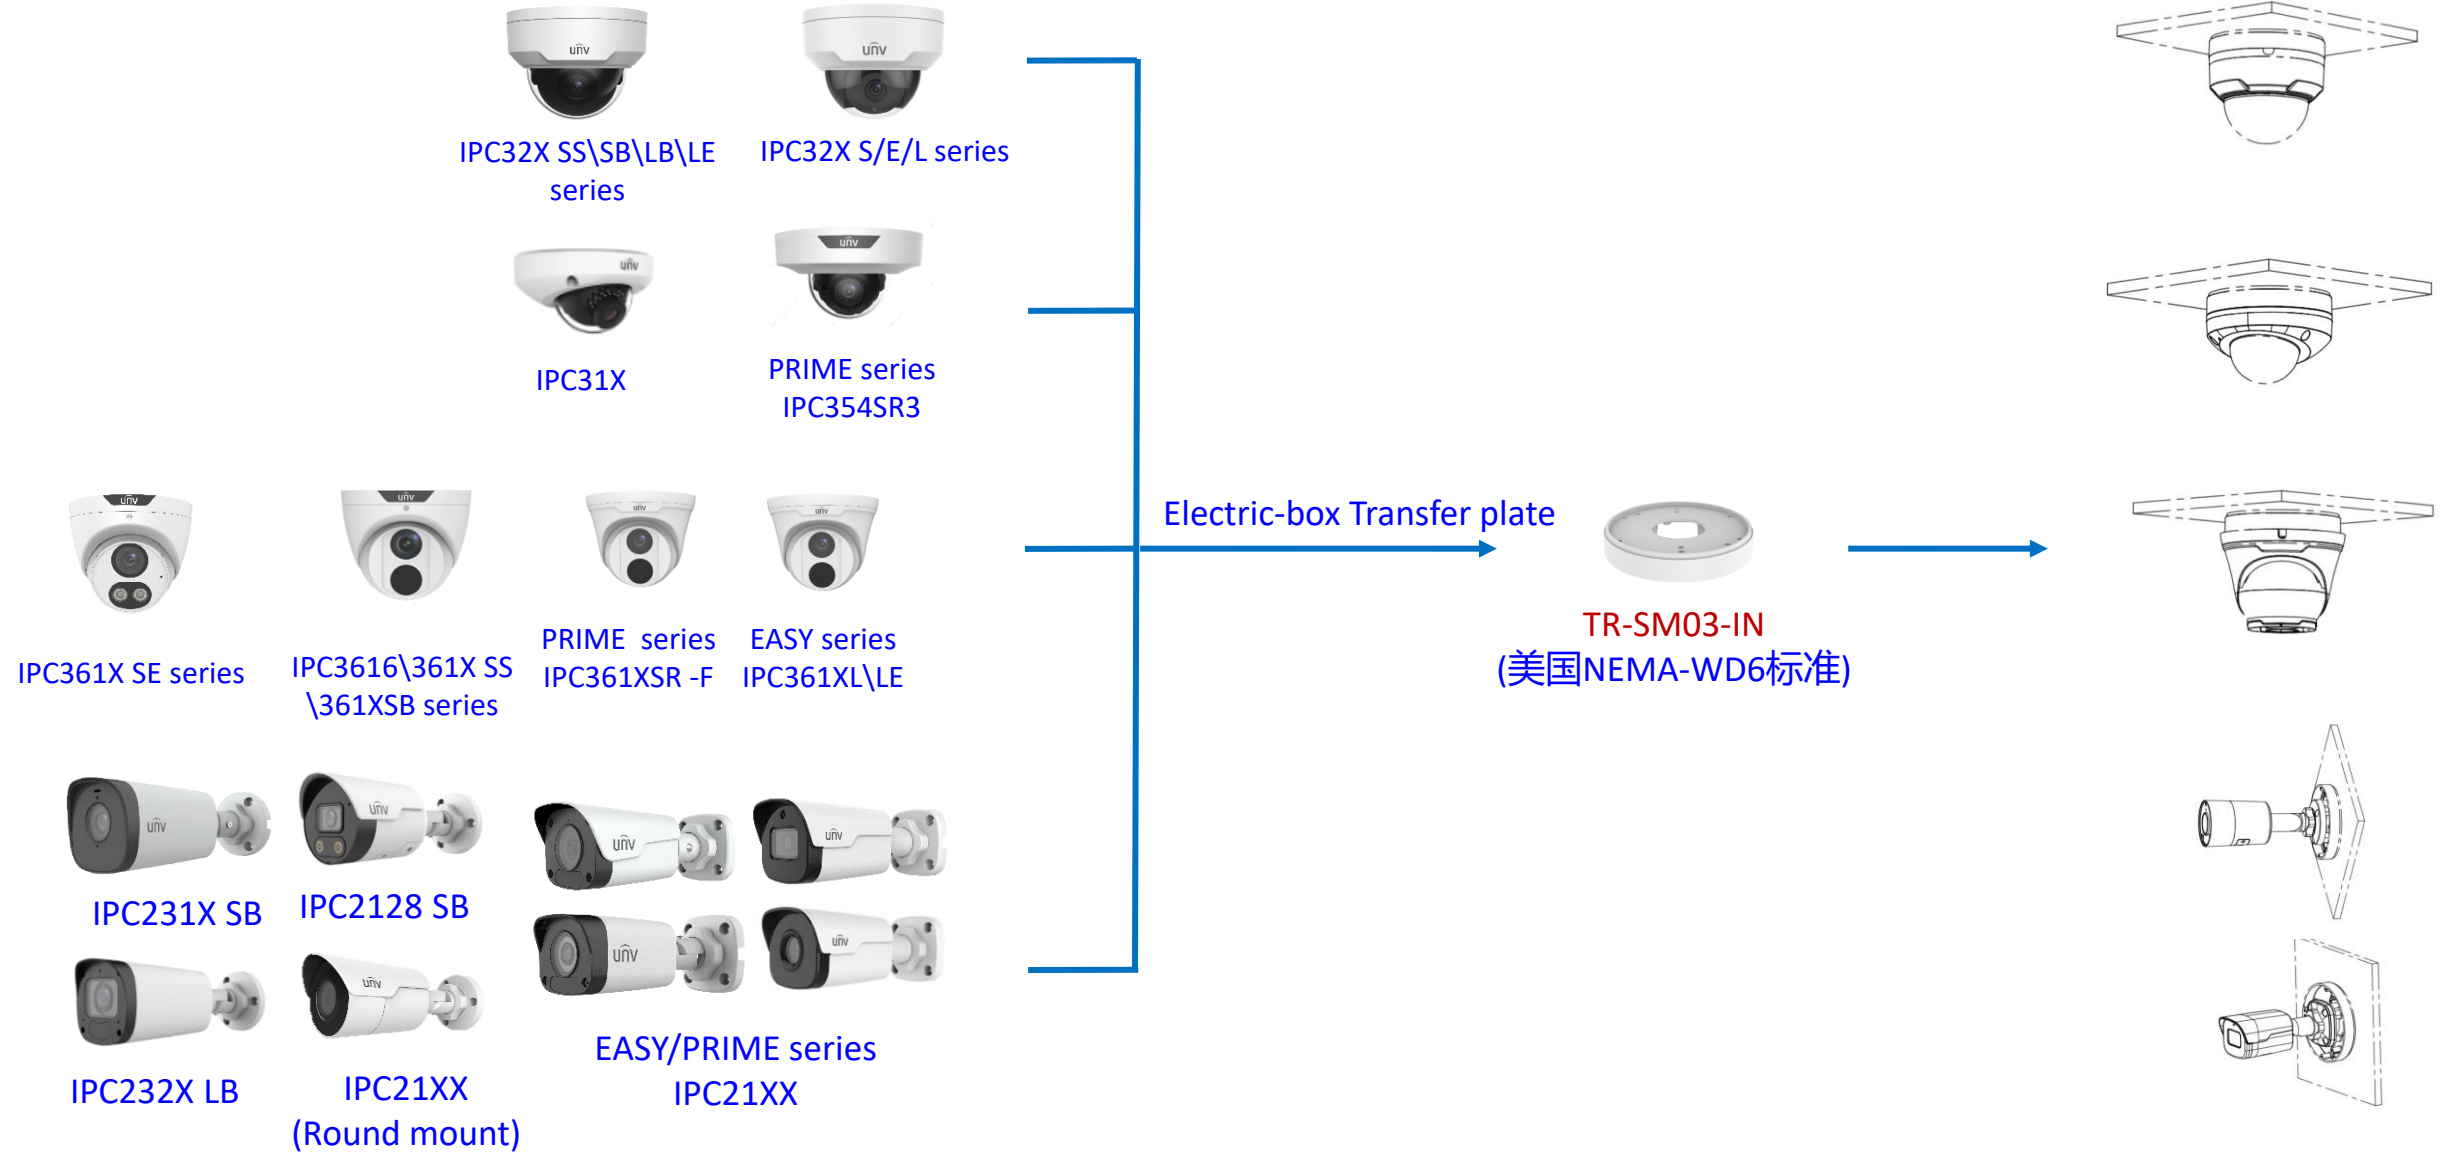

IPC Accessories Installation Guide

2022-01-17

Box camera mount

Dome camera mount

Dome camera mount

Dome camera mount

Electric-box Transfer plate

Dome camera mount

Dome camera mount

Fisheye camera mount

Dome camera Indoor pendent mount

*Release: 2019Q1

Junction box

- IPC323X series + TR-JB04-C-IN
- PRIME series
IPC363X
PRIME series
IPC361X S/E + TR-JB03-H-IN
Mini PTZ
PRIME series
IPC353X
- IPC361X LB/LE + TR-JB03-I-IN
IPC361X SR -F
- IPC32X series
IPC31X series + TR-JB03-G-IN
IPC354 series
IPC3616 series
IPC361X SS/SB series
- 868 fisheye + TR-JB04-D-IN
- 814 fisheye + TR-JB03-H-IN
815 fisheye
- IPC373XSE series

Indoor pendent mount

Bullet camera mount

Bullet camera mount

Mini Bullet camera mount

EASY/PRIME series
IPC21XX

IPC231X SB IPC2128 SB

IPC232X LB IPC21XX
(Round mount)

Bullet camera mount

IPC68xx Series
/TIC6831ER-F50-4X38P

Pendent mount adaptor is for **indoor**.

Outdoor installation should take care of waterproof.

Indoor PTZ camera mount

Indoor PTZ camera mount

Omniview Network Camera + PTZ dome