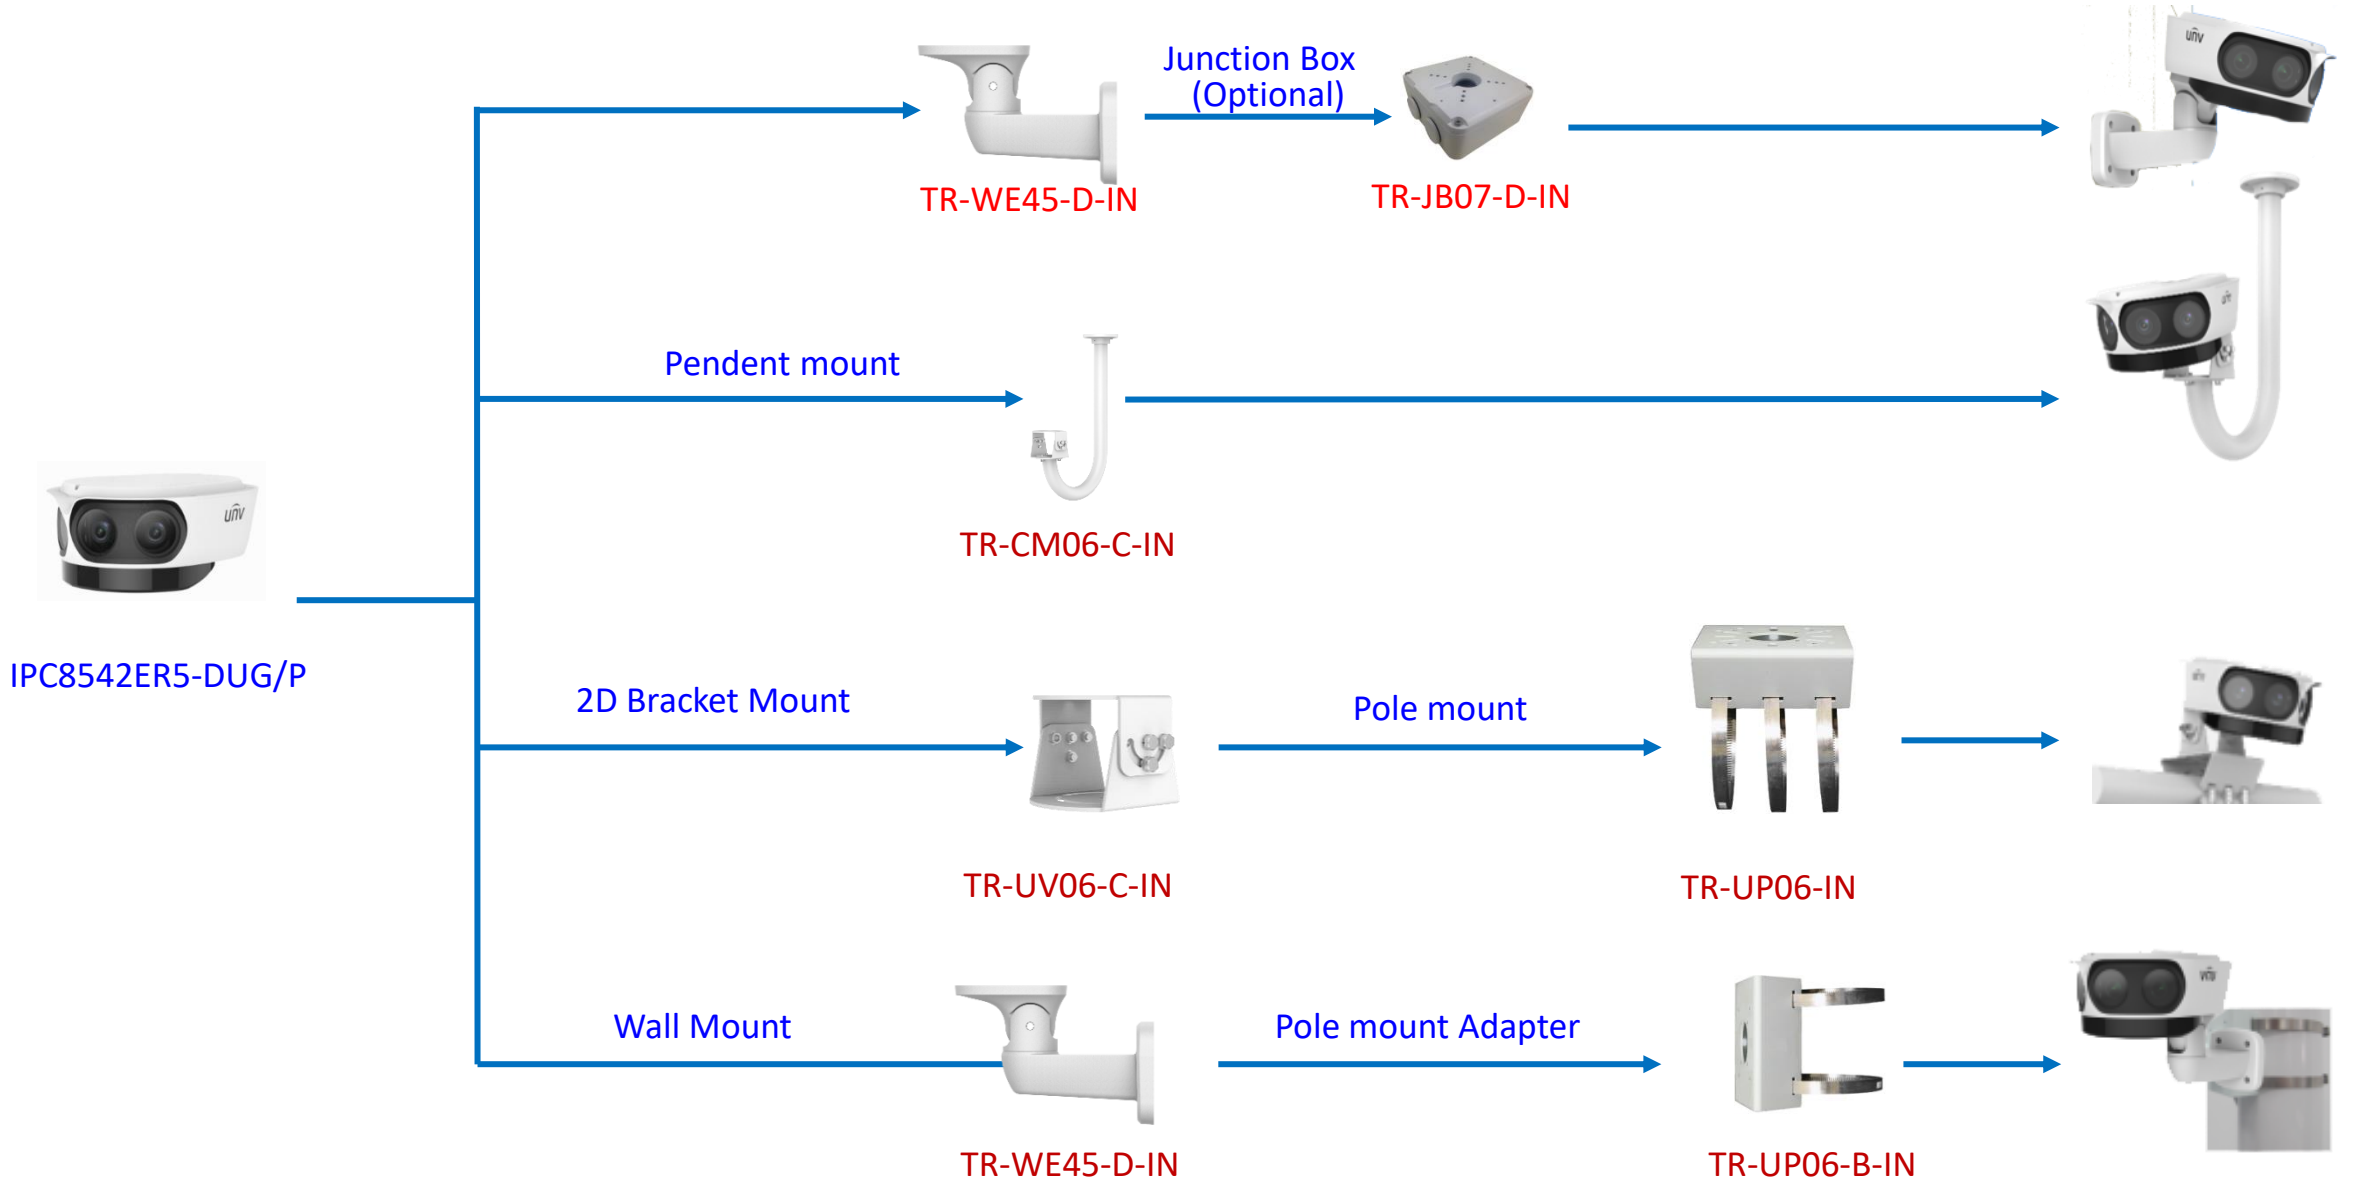

Dome camera mount

Fisheye camera mount

Dome camera Indoor pendent mount

*Release: 2019Q1

Junction box

- IPC323X series + TR-JB04-C-IN
- PRIME series
IPC363X
PRIME series
IPC361X S/E + TR-JB03-H-IN
Mini PTZ
PRIME series
IPC353X
- IPC361X LB/LE + TR-JB03-I-IN
IPC361X SR -F
- IPC32X series
IPC31X series + TR-JB03-G-IN
IPC354 series
IPC3616 series
IPC361X SS/SB series
- 868 fisheye + TR-JB04-D-IN
- 814 fisheye + TR-JB03-H-IN
815 fisheye
- IPC373XSE series

IPC68xx Series
/TIC6831ER-F50-4X38P

Pendent mount adaptor is for **indoor**.

Outdoor installation should take care of waterproof.

Indoor PTZ camera mount

Indoor PTZ camera mount

Omniview Network Camera + PTZ dome

Omniview Network Camera
+
PTZ dome

wall mount

TR-WE45-E-IN

pole mount

KIT-TR4-1

Positioning system mount

It is necessary to ensure that the mounting base is firm enough

The logo for Uniview, featuring the word "uniview" in a white, lowercase, sans-serif font. A thin white line arches over the "i" and "v". The text is centered within a white graphic element that consists of a horizontal line with rounded ends, forming a shallow U-shape that frames the text from below and sides.