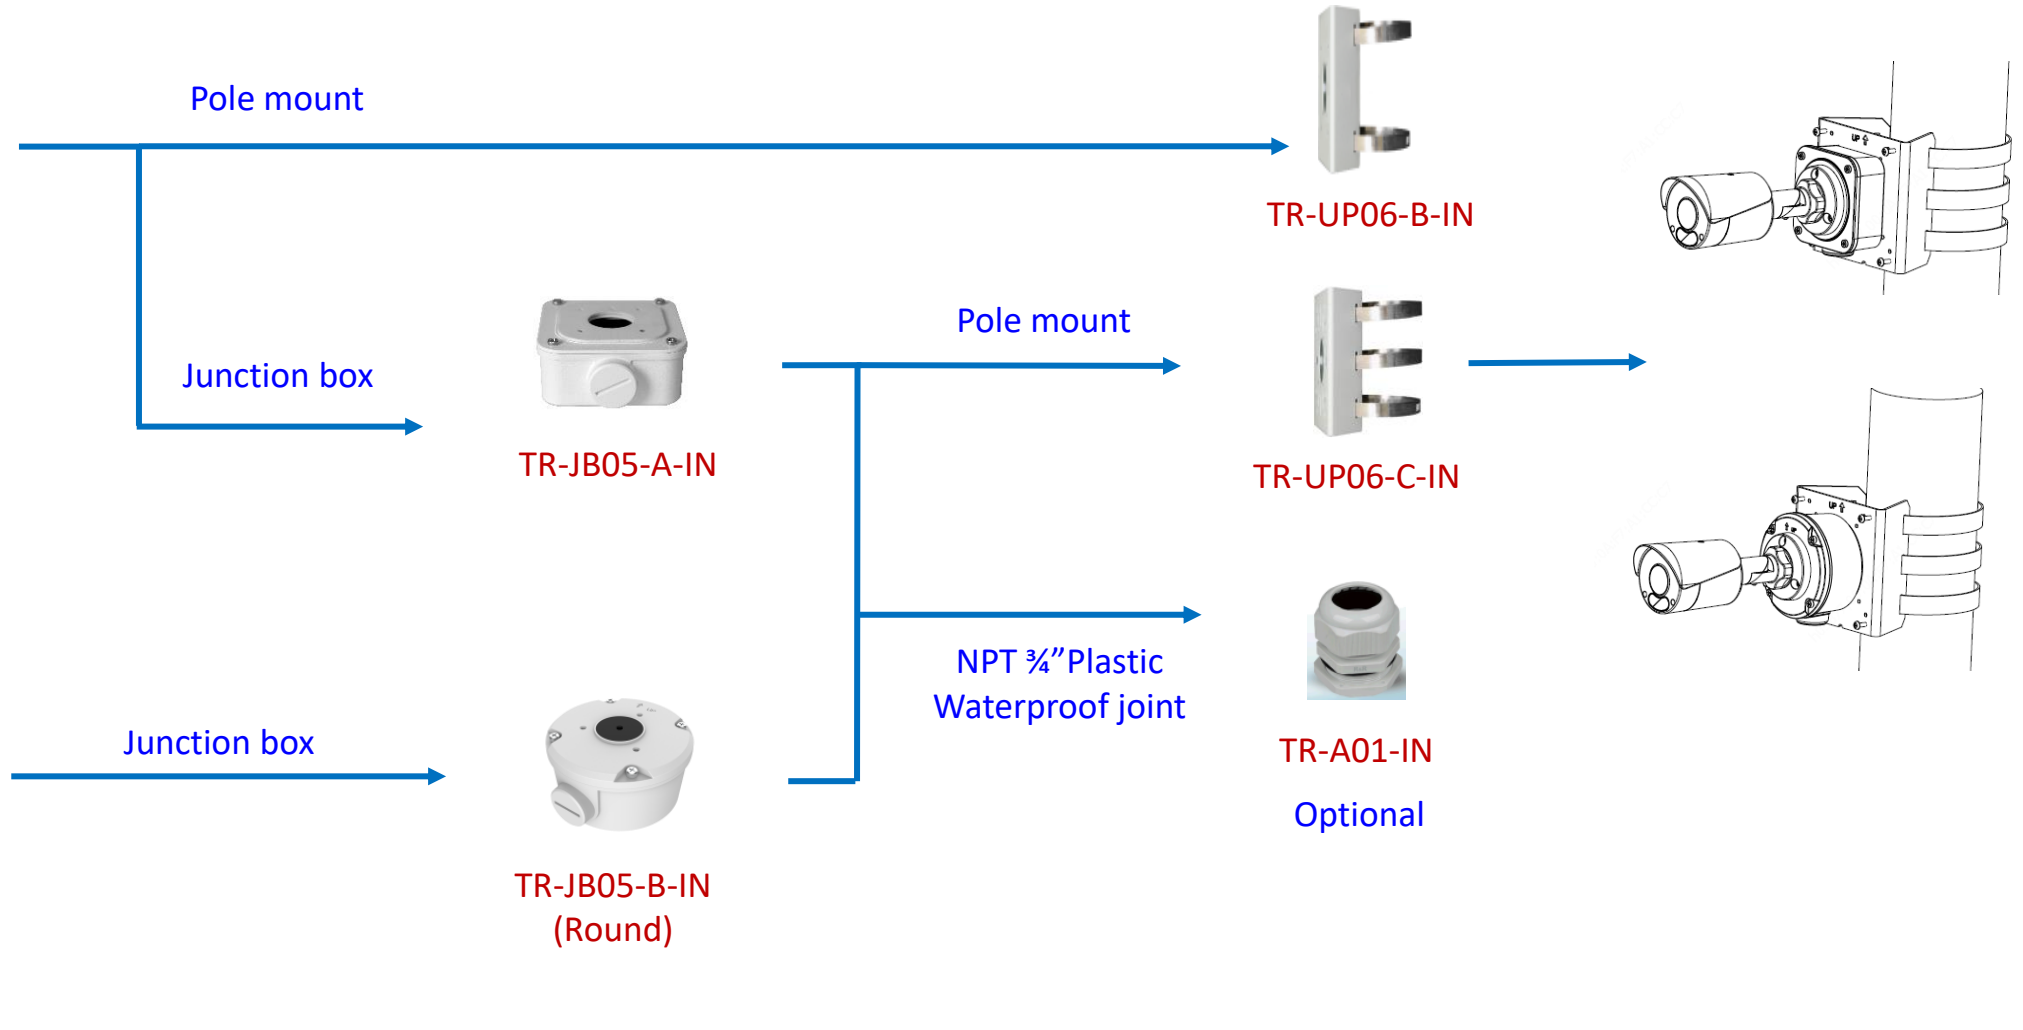

IPC Accessories Installation Guide

2022-01-17

Box camera mount

Dome camera mount

Dome camera mount

Dome camera mount

Electric-box Transfer plate

Dome camera mount

Dome camera mount

Fisheye camera mount

Dome camera Indoor pendent mount

*Release: 2019Q1

Junction box

- IPC323X series + TR-JB04-C-IN
- PRIME series
IPC363X
PRIME series
IPC361X S/E + TR-JB03-H-IN
Mini PTZ
PRIME series
IPC353X
- IPC361X LB/LE + TR-JB03-I-IN
IPC361X SR -F
- IPC32X series
IPC31X series + TR-JB03-G-IN
IPC354 series
IPC3616 series
IPC361X SS/SB series
- 868 fisheye + TR-JB04-D-IN
- 814 fisheye + TR-JB03-H-IN
815 fisheye
- IPC373XSE series

Indoor pendent mount

Bullet camera mount

Bullet camera mount

Mini Bullet camera mount

EASY/PRIME series
IPC21XX

IPC231X SB IPC2128 SB

IPC232X LB IPC21XX
(Round mount)

Bullet camera mount

IPC68xx Series
/TIC6831ER-F50-4X38P

Pendent mount adaptor is for **indoor**.

Outdoor installation should take care of waterproof.

Indoor PTZ camera mount

Indoor PTZ camera mount

Omniview Network Camera + PTZ dome