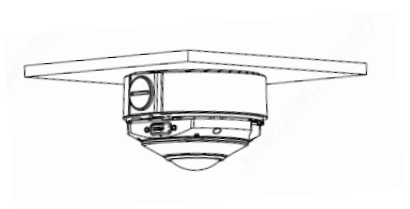

IPC Accessories Installation Guide

2022-01-17

Box camera mount

Dome camera mount

Dome camera mount

Dome camera mount

Electric-box Transfer plate

Dome camera mount

Dome camera mount

Fisheye camera mount

Dome camera Indoor pendent mount

*Release: 2019Q1

Junction box

- IPC323X series + TR-JB04-C-IN
- PRIME series
IPC363X
PRIME series
IPC361X S/E + TR-JB03-H-IN
Mini PTZ
PRIME series
IPC353X
- IPC361X LB/LE + TR-JB03-I-IN
IPC361X SR -F
- IPC32X series
IPC31X series + TR-JB03-G-IN
IPC354 series
IPC3616 series
IPC361X SS/SB series
- 868 fisheye + TR-JB04-D-IN
- 814 fisheye + TR-JB03-H-IN
815 fisheye
- IPC373XSE series