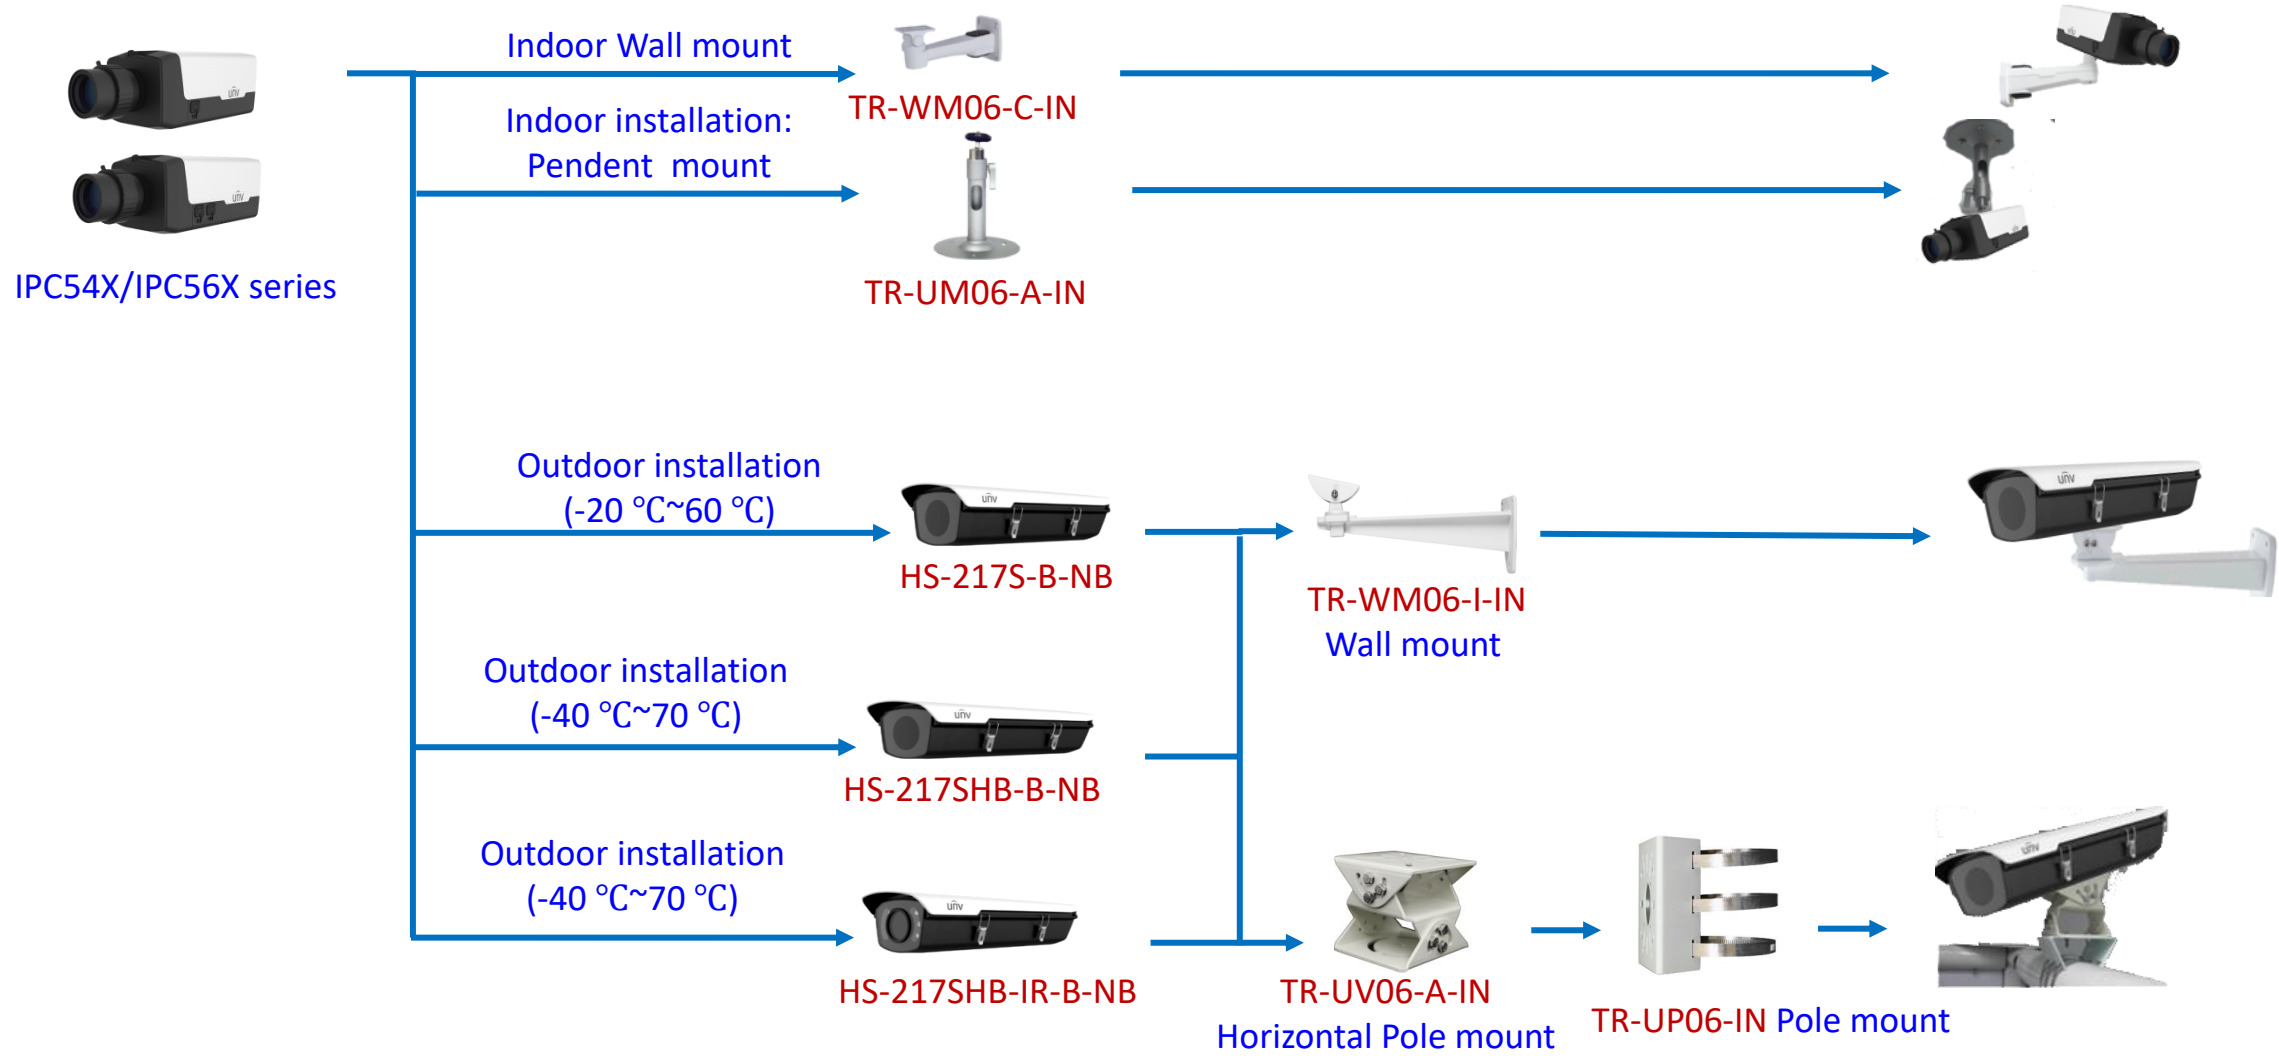

IPC Accessories Installation Guide

2022-01-17

Box camera mount

Dome camera mount

Dome camera mount

Dome camera mount

Electric-box Transfer plate

Dome camera mount

Dome camera mount

Fisheye camera mount

Dome camera Indoor pendent mount

*Release: 2019Q1

Junction box

- IPC323X series + TR-JB04-C-IN
- PRIME series
IPC363X
PRIME series
IPC361X S/E + TR-JB03-H-IN
Mini PTZ
PRIME series
IPC353X
- IPC361X LB/LE + TR-JB03-I-IN
IPC361X SR -F
- IPC32X series
IPC31X series + TR-JB03-G-IN
IPC354 series
IPC3616 series
IPC361X SS/SB series
- 868 fisheye + TR-JB04-D-IN
- 814 fisheye + TR-JB03-H-IN
815 fisheye
- IPC373XSE series

Indoor pendent mount

Bullet camera mount

Bullet camera mount

Mini Bullet camera mount

EASY/PRIME series
IPC21XX

IPC231X SB IPC2128 SB

IPC232X LB IPC21XX
(Round mount)

Bullet camera mount

IPC68xx Series
/TIC6831ER-F50-4X38P

Pendent mount adaptor is for **indoor**.

Outdoor installation should take care of waterproof.

Indoor PTZ camera mount

Indoor PTZ camera mount

Omniview Network Camera + PTZ dome