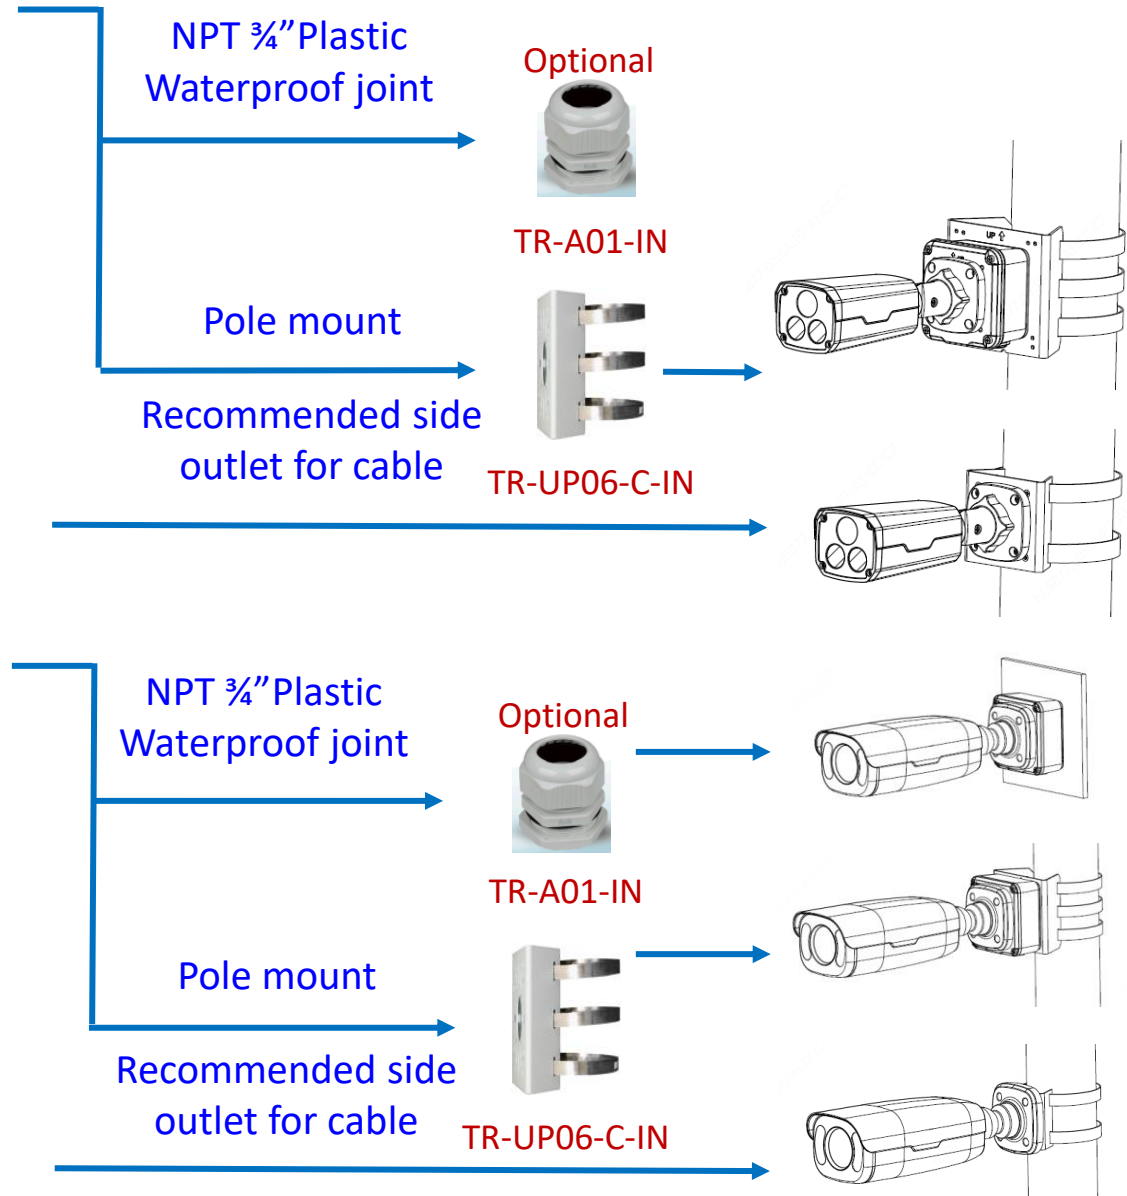

IPC Accessories Installation Guide

2022-01-17

Box camera mount

Dome camera mount

Dome camera mount

Dome camera mount

Electric-box Transfer plate

Dome camera mount

Dome camera mount

Fisheye camera mount

Dome camera Indoor pendent mount

*Release: 2019Q1

Junction box

- IPC323X series + TR-JB04-C-IN
- PRIME series
IPC363X
PRIME series
IPC361X S/E + TR-JB03-H-IN
Mini PTZ
PRIME series
IPC353X
- IPC361X LB/LE + TR-JB03-I-IN
IPC361X SR -F
- IPC32X series
IPC31X series + TR-JB03-G-IN
IPC354 series
IPC3616 series
IPC361X SS/SB series
- 868 fisheye + TR-JB04-D-IN
- 814 fisheye + TR-JB03-H-IN
815 fisheye
- IPC373XSE series

Indoor pendent mount

Bullet camera mount

Bullet camera mount

Mini Bullet camera mount

EASY/PRIME series
IPC21XX

IPC231X SB IPC2128 SB

IPC232X LB IPC21XX
(Round mount)

Bullet camera mount

IPC68xx Series
/TIC6831ER-F50-4X38P

Pendent mount adaptor is for **indoor**.

Outdoor installation should take care of waterproof.

Indoor PTZ camera mount

Indoor PTZ camera mount

Omniview Network Camera + PTZ dome