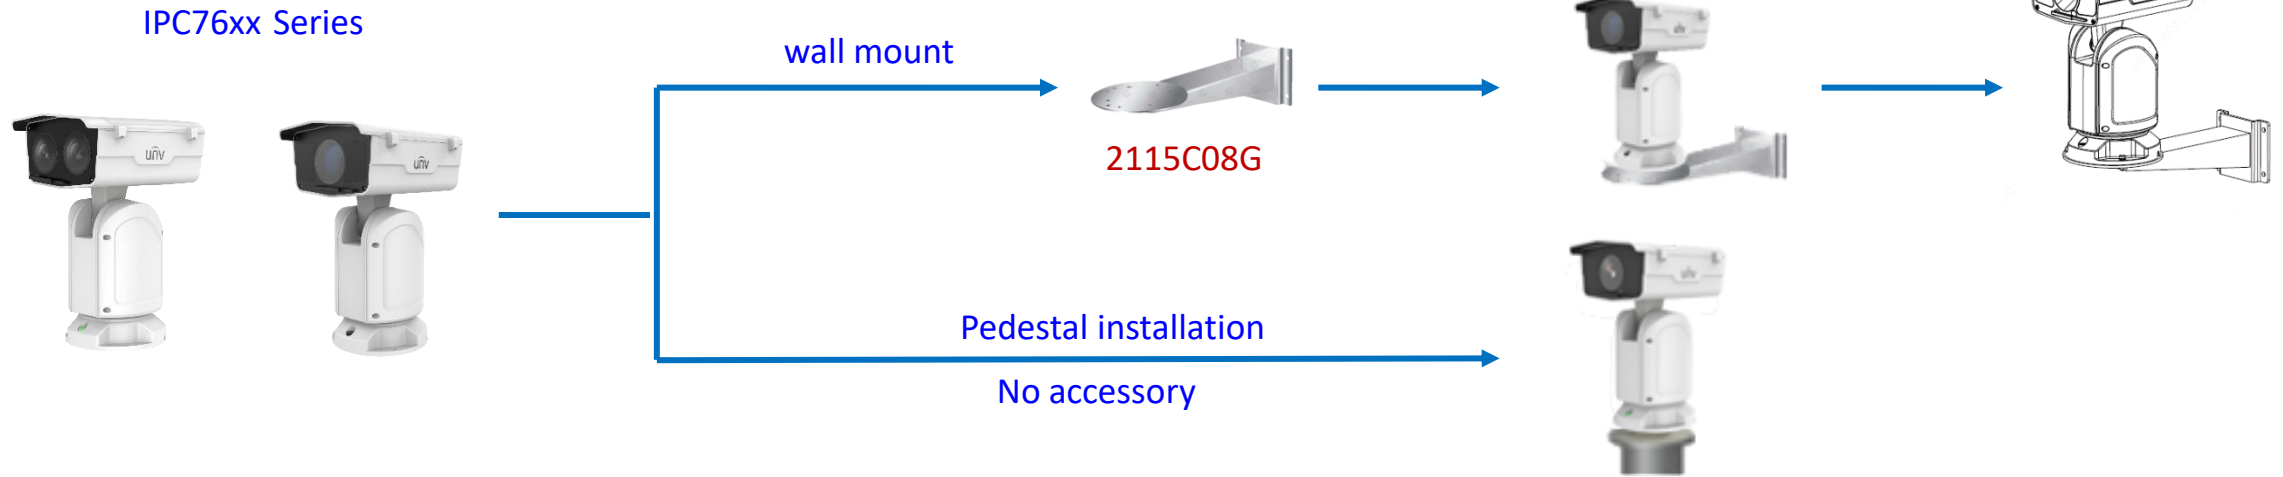

IPC68xx Series
/TIC6831ER-F50-4X38P

Pendent mount adaptor is for **indoor**.

Outdoor installation should take care of waterproof.

Indoor PTZ camera mount

Indoor PTZ camera mount

Omniview Network Camera + PTZ dome

Omniview Network Camera
+
PTZ dome

wall mount

TR-WE45-E-IN

pole mount

KIT-TR4-1

Positioning system mount

It is necessary to ensure that the mounting base is firm enough

The logo for Uniview, featuring the word "uniview" in a white, lowercase, sans-serif font. A thin white line arches over the "i" and "v". The text is centered within a white graphic element that consists of a horizontal line with rounded ends, forming a shallow U-shape that frames the text from below and sides.