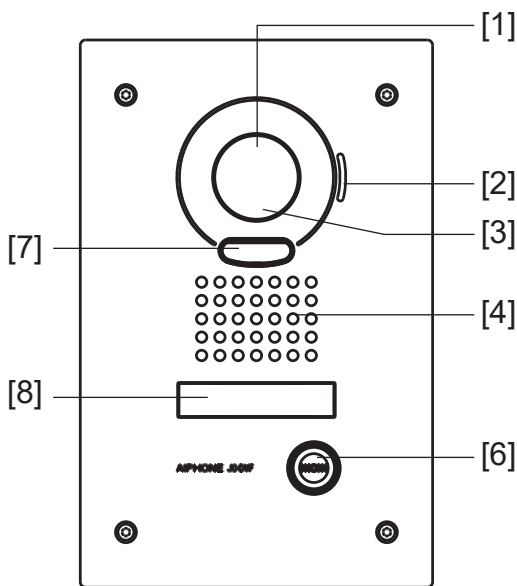

JO-DA/DV/DVF

Camera Door Stations for the JO Series

FEATURE CALL-OUT

FEATURE CALL-OUT DEFINITIONS

- [1] Camera
- [2] Microphone
- [3] Illumination sensor
- [4] Speaker
- [5] Call button with white LED
- [6] Call button
- [7] White LED
- [8] Directory Card

SPECIFICATIONS

Power Source:	Supplied from JO Series Master
Communication:	Hands-free communication (auto-voice actuated or PTT) controlled by master station
Camera:	CMOS
Min. illumination:	5 lux
Wiring:	2-conductor, PE insulation, Aiphone wire #871802
Wiring Distance:	330'
Operation Temp:	-4~140° F (-20 ~ 60° C)
Dimensions (HxWxD):	
JO-DA	5-¹/₁₆" x 3-¹³/₁₆" x 1-³/₈" (129 x 97 x 35.5 mm)
JO-DV	6-¹³/₁₆" x 3-⁷/₈" x 1-¹/₁₆" (179 x 98 x 26.8 mm)
JO-DVF	8-¹/₄" x 5-⁵/₁₆" (209 x 135 mm)
Weight: (approx)	JO-DA: 0.44lbs (200g) JO-DV: 1.43lbs (650g) JO-DVF: 1.27lbs (580g)