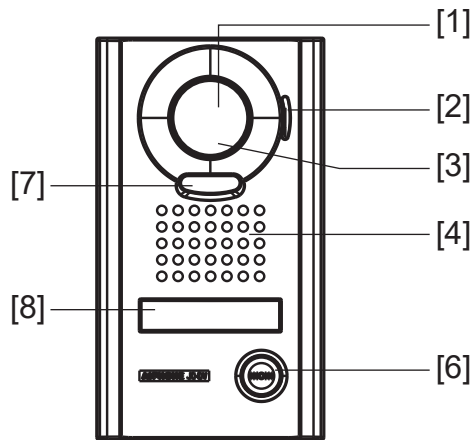

JO-DA/DV/DVF

Camera Door Stations for the JO Series

FEATURE CALL-OUT

FEATURE CALL-OUT DEFINITIONS

- [1] Camera
- [2] Microphone
- [3] Illumination sensor
- [4] Speaker
- [5] Call button with white LED
- [6] Call button
- [7] White LED
- [8] Directory Card

SPECIFICATIONS

Power Source:	Supplied from JO Series Master
Communication:	Hands-free communication (auto-voice actuated or PTT) controlled by master station
Camera:	CMOS
Min. illumination:	5 lux
Wiring:	2-conductor, PE insulation, Aiphone wire #871802
Wiring Distance:	330'
Operation Temp:	-4~140° F (-20 ~ 60° C)
Dimensions (HxWxD):	
JO-DA	5-¹/₁₆" x 3-¹³/₁₆" x 1-³/₈" (129 x 97 x 35.5 mm)
JO-DV	6-¹³/₁₆" x 3-⁷/₈" x 1-¹/₁₆" (179 x 98 x 26.8 mm)
JO-DVF	8-¹/₄" x 5-⁵/₁₆" (209 x 135 mm)
Weight: (approx)	JO-DA: 0.44lbs (200g) JO-DV: 1.43lbs (650g) JO-DVF: 1.27lbs (580g)