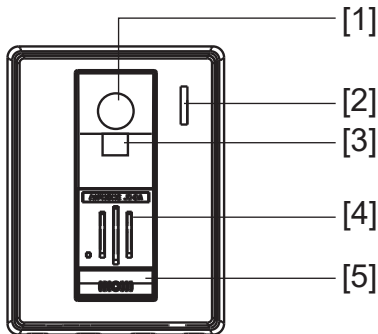

JO-DA/DV/DVF

Camera Door Stations for the JO Series

FEATURE CALL-OUT

FEATURE CALL-OUT DEFINITIONS

- [1] Camera
- [2] Microphone
- [3] Illumination sensor
- [4] Speaker
- [5] Call button with white LED
- [6] Call button
- [7] White LED
- [8] Directory Card

SPECIFICATIONS

Power Source:	Supplied from JO Series Master
Communication:	Hands-free communication (auto-voice actuated or PTT) controlled by master station
Camera:	CMOS
Min. illumination:	5 lux
Wiring:	2-conductor, PE insulation, Aiphone wire #871802
Wiring Distance:	330'
Operation Temp:	-4~140° F (-20 ~ 60° C)
Dimensions (HxWxD):	
JO-DA	5-¹/₁₆" x 3-¹³/₁₆" x 1-³/₈" (129 x 97 x 35.5 mm)
JO-DV	6-¹³/₁₆" x 3-⁷/₈" x 1-¹/₁₆" (179 x 98 x 26.8 mm)
JO-DVF	8-¹/₄" x 5-⁵/₁₆" (209 x 135 mm)
Weight: (approx)	JO-DA: 0.44lbs (200g) JO-DV: 1.43lbs (650g) JO-DVF: 1.27lbs (580g)